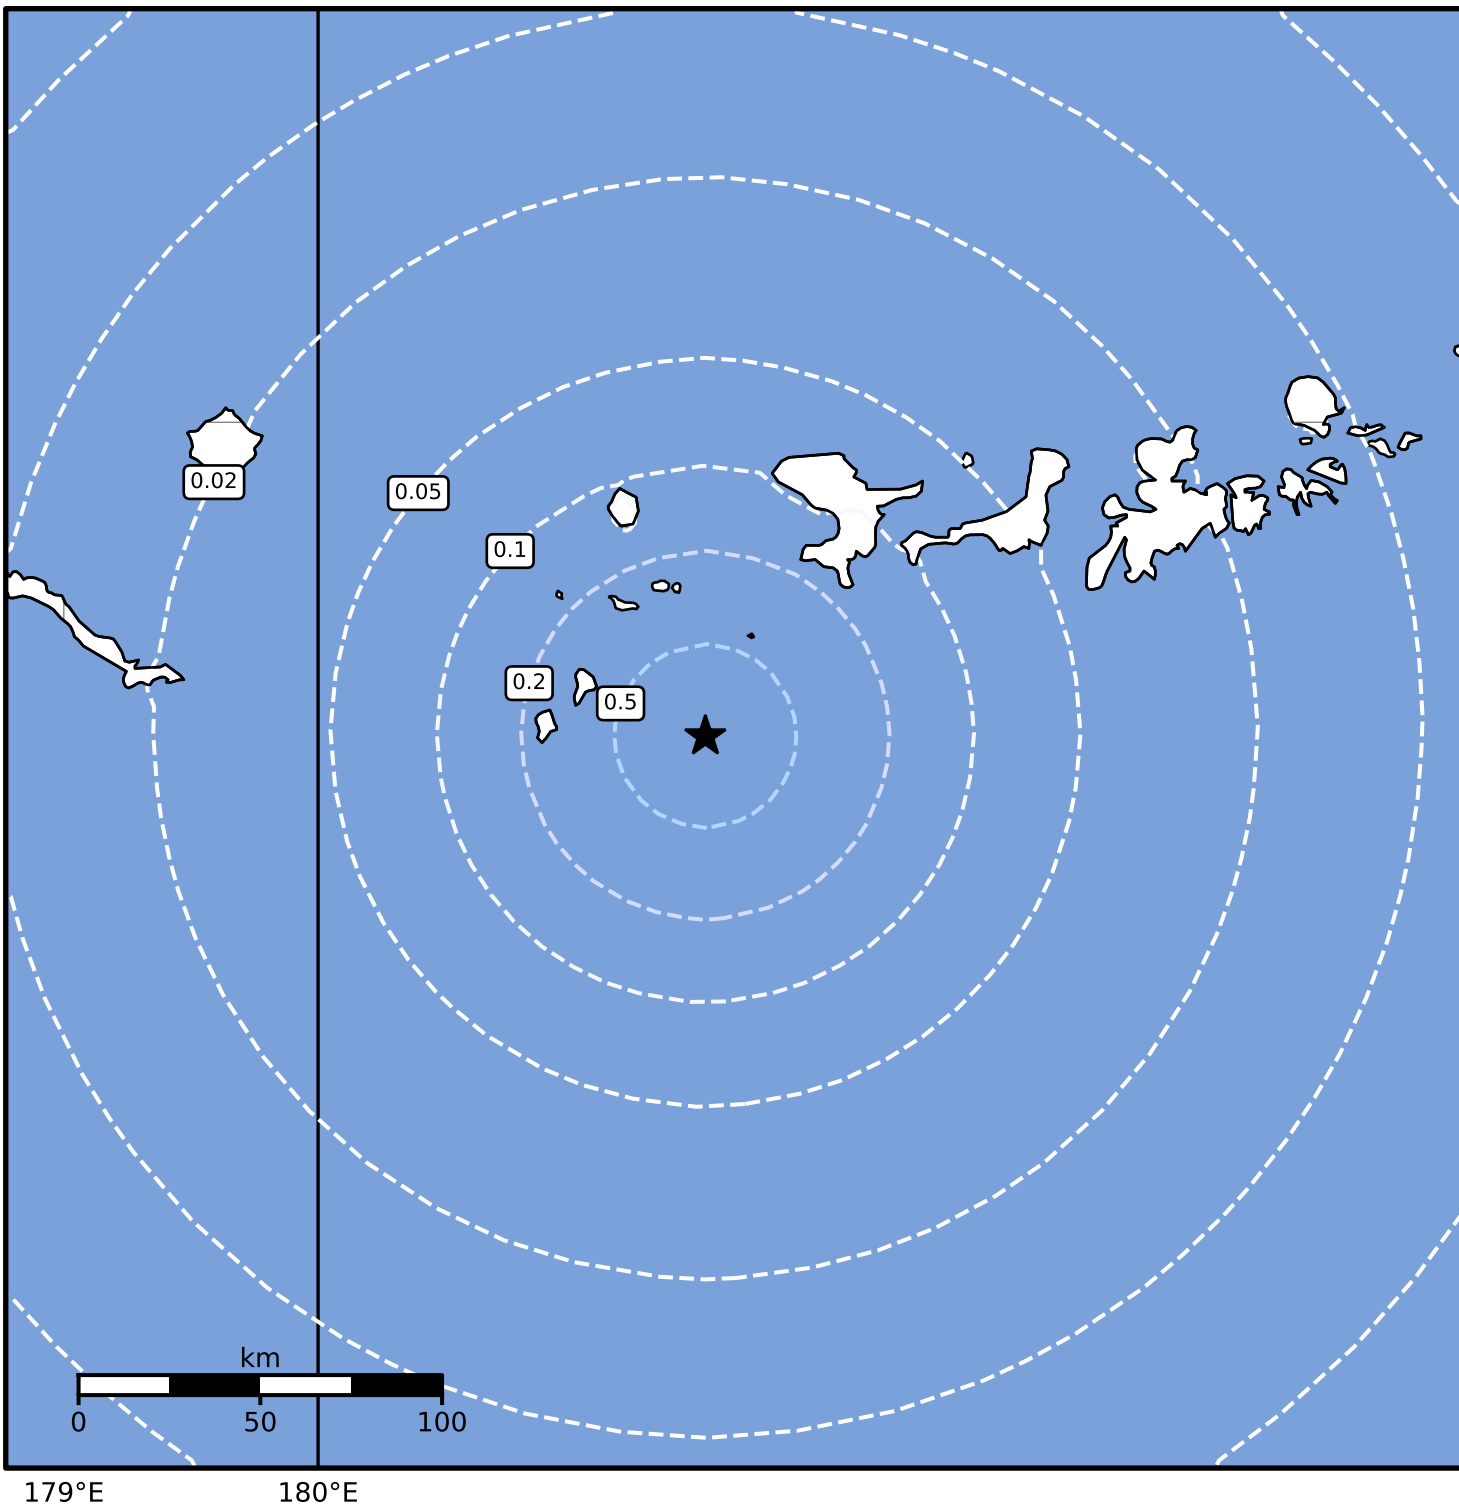

0.3 Second Peak Spectral Acceleration Map Alaska Earthquake Center
 ShakeMap: 145 km (90 miles) WSW of Adak
 Sep 26, 2024 20:52:40 UTC M4.0 N51.23 W178.48 Depth: 25.1km ID:ak024cevblob

SA(0.3) (%g)	0.1	0.2	0.5	1	2	5	10	20	50	100	200
--------------	-----	-----	-----	---	---	---	----	----	----	-----	-----

Scale based on Worden et al. (2012)

Version 2: Processed 2024-09-26T21:31:39Z

△ Seismic Instrument ○ Reported Intensity

★ Epicenter