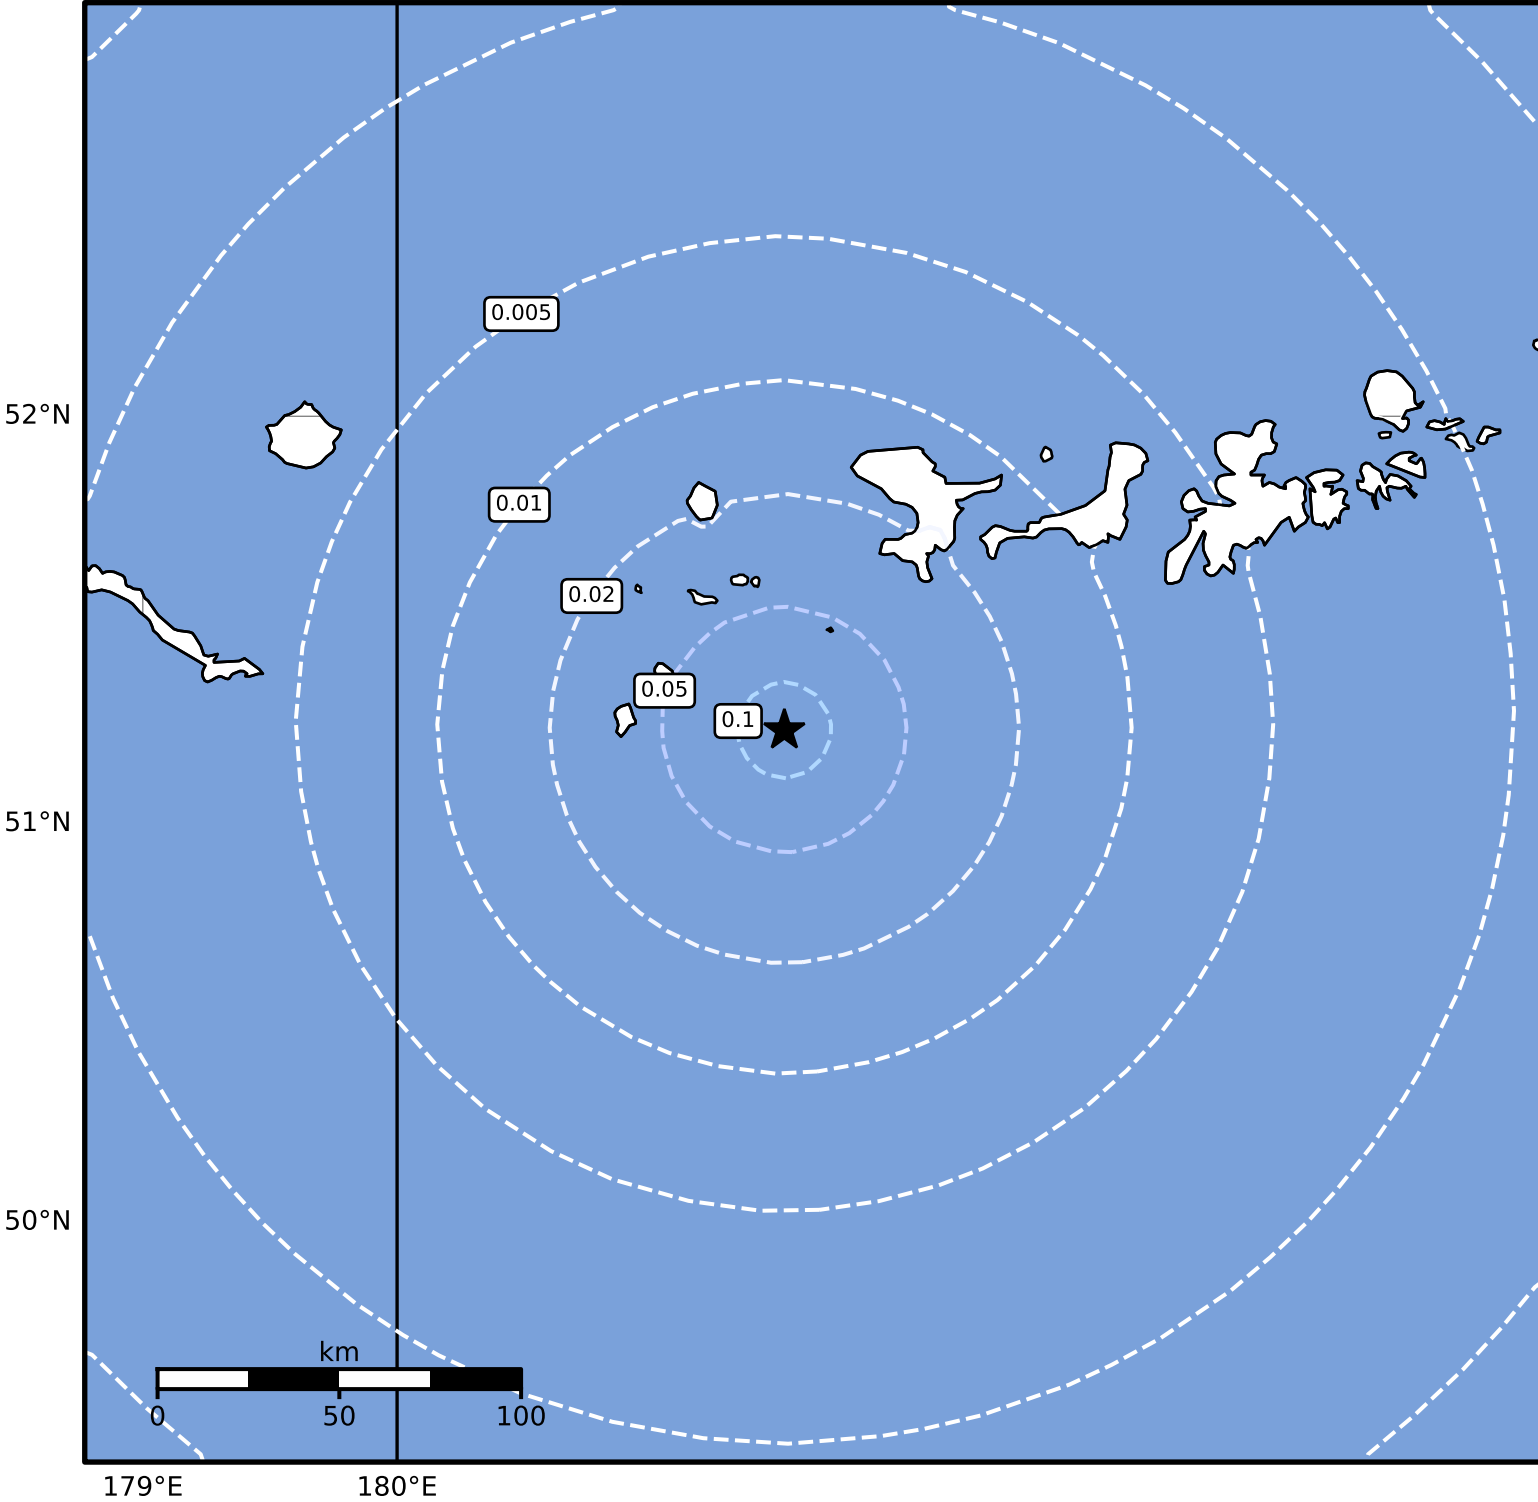

1.0 Second Peak Spectral Acceleration Map Alaska Earthquake Center
 ShakeMap: 145 km (90 miles) WSW of Adak
 Sep 26, 2024 20:52:40 UTC M4.0 N51.23 W178.48 Depth: 25.1km ID:ak024cevblob

SA(1.0) (%g)	0.1	0.2	0.5	1	2	5	10	20	50	100	200
--------------	-----	-----	-----	---	---	---	----	----	----	-----	-----

Scale based on Worden et al. (2012)

Version 2: Processed 2024-09-26T21:31:39Z

△ Seismic Instrument ○ Reported Intensity

★ Epicenter