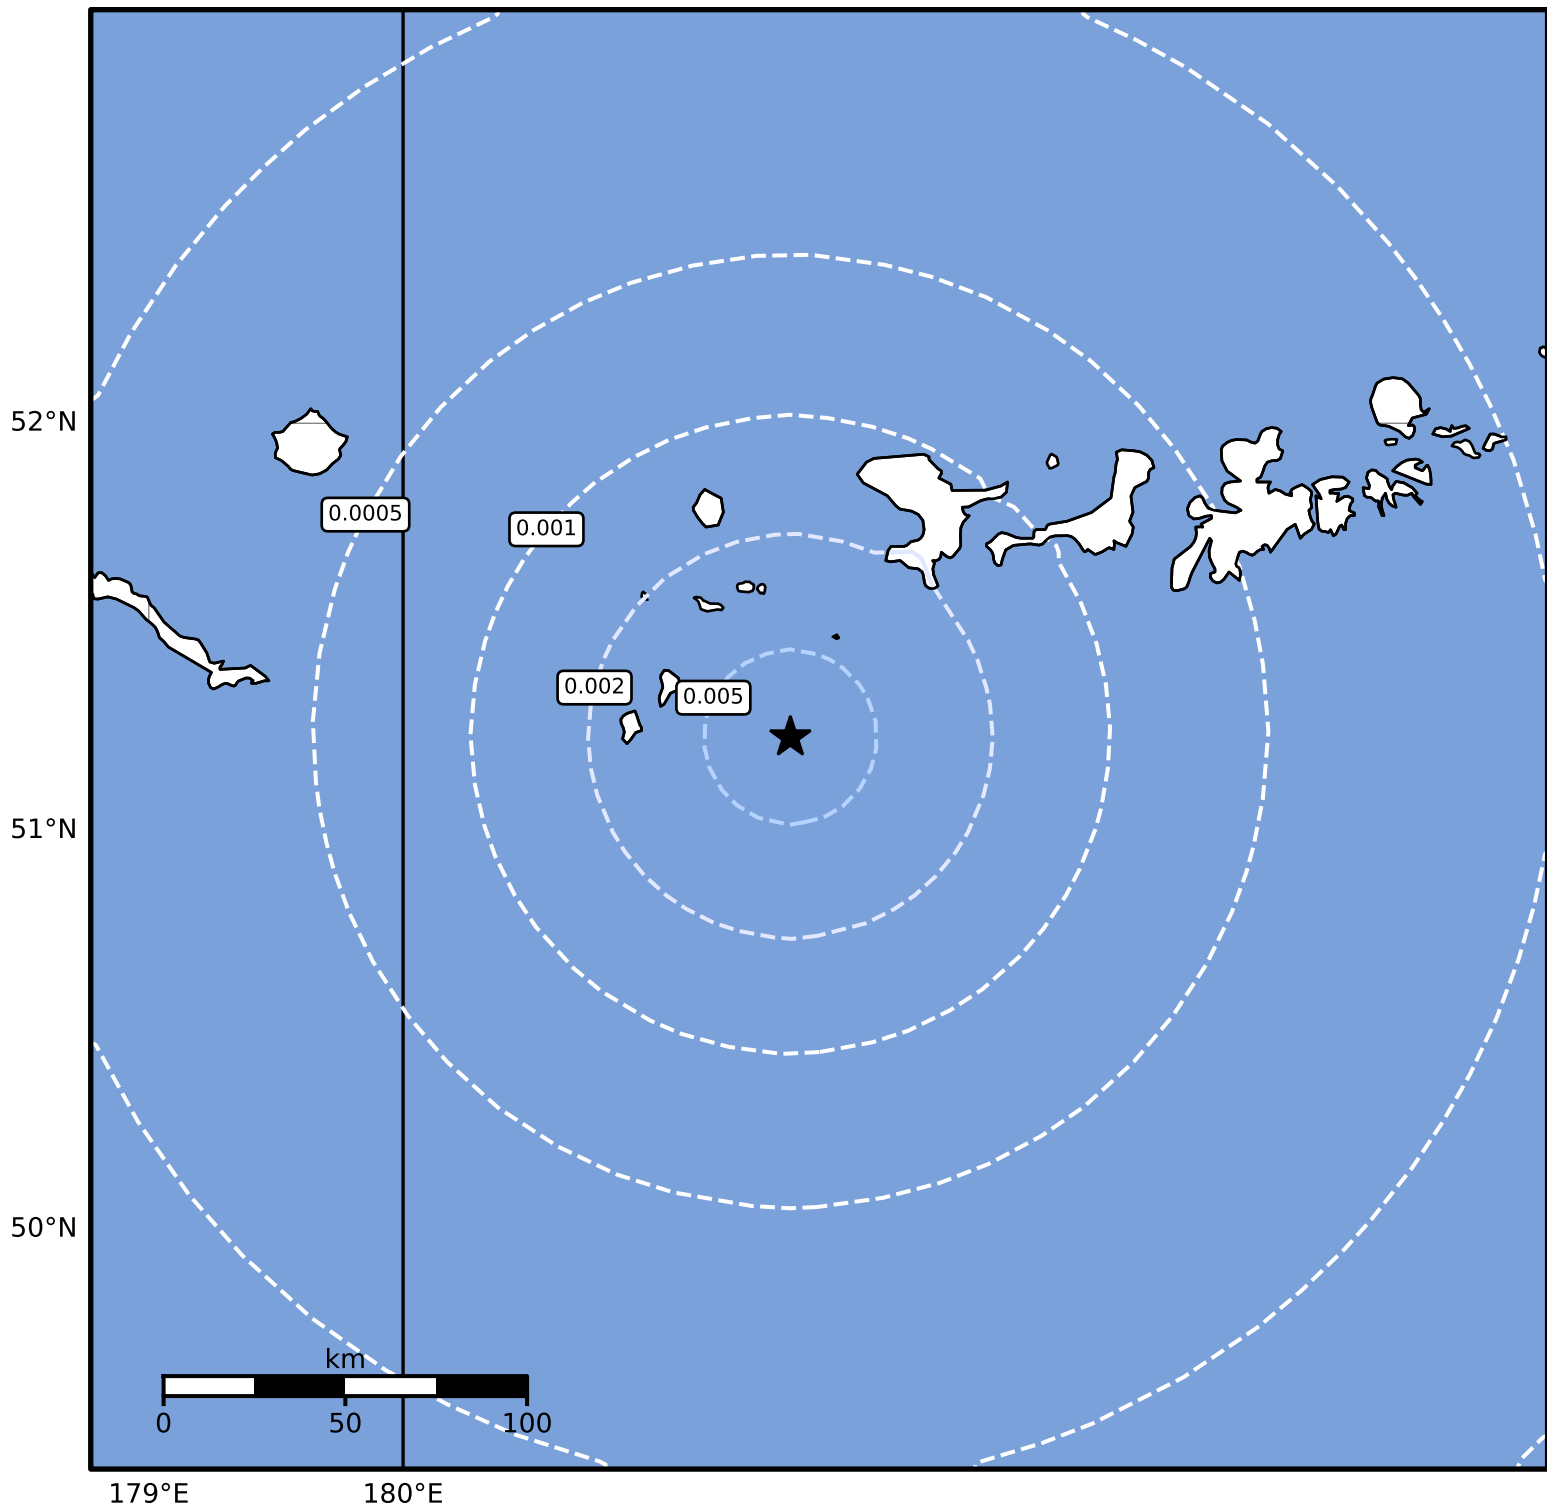

3.0 Second Peak Spectral Acceleration Map Alaska Earthquake Center
ShakeMap: 145 km (90 miles) WSW of Adak
Sep 26, 2024 20:52:40 UTC M4.0 N51.23 W178.48 Depth: 25.1km ID:ak024cevblob

SA(3.0) (%g)	0.1	0.2	0.5	1	2	5	10	20	50
--------------	-----	-----	-----	---	---	---	----	----	----

Scale based on Worden et al. (2012)

Version 2: Processed 2024-09-26T21:31:39Z

△ Seismic Instrument ○ Reported Intensity

★ Epicenter