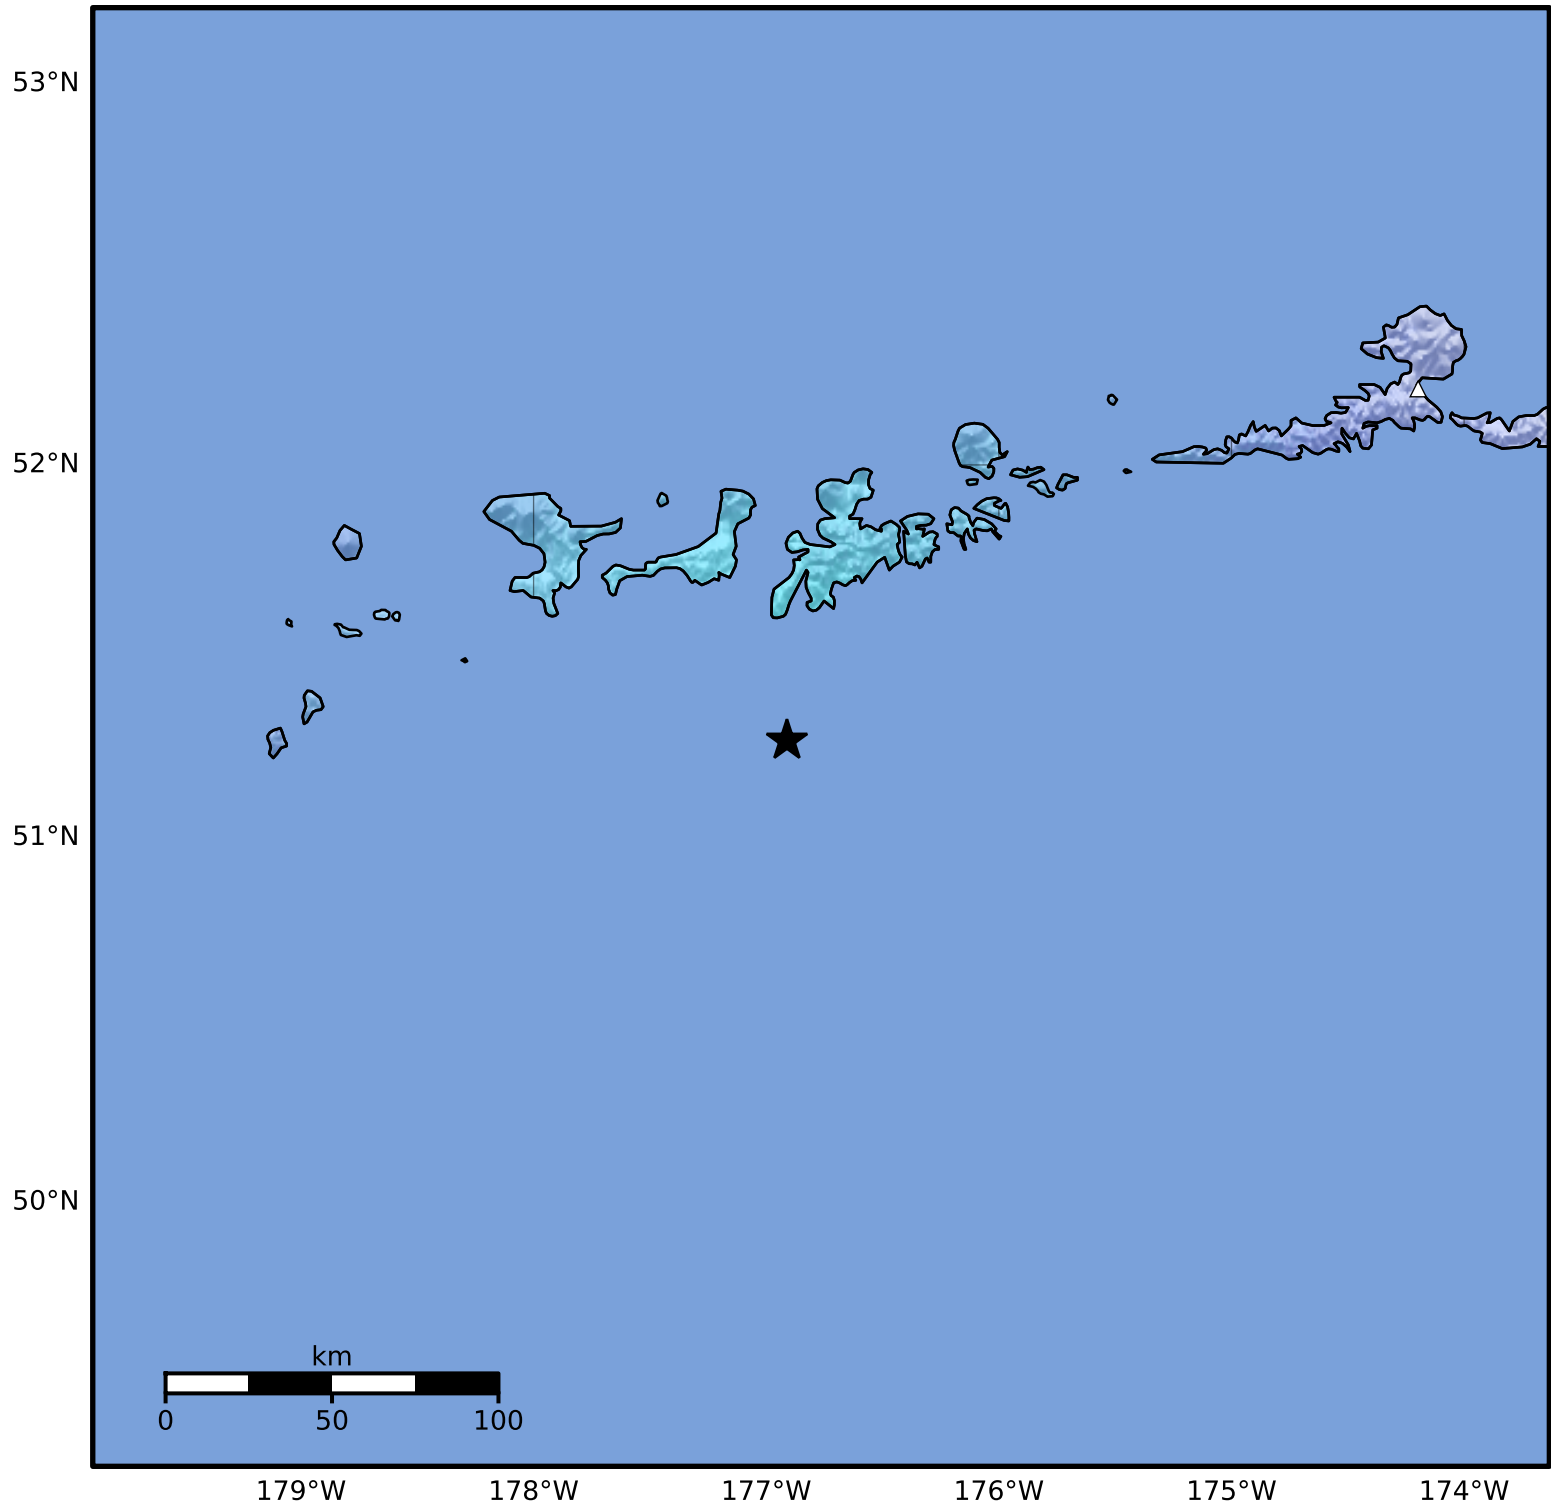

Macroseismic Intensity Map Alaska Earthquake Center
 ShakeMap: 70 km (43 miles) SSW of Adak
 Oct 03, 2024 13:08:39 UTC M5.1 N51.26 W176.91 Depth: 23.9km ID:ak024cqbnkiv

SHAKING	Not felt	Weak	Light	Moderate	Strong	Very strong	Severe	Violent	Extreme
DAMAGE	None	None	None	Very light	Light	Moderate	Moderate/heavy	Heavy	Very heavy
PGA(%g)	<0.0464	0.297	2.76	6.2	11.5	21.5	40.1	74.7	>139
PGV(cm/s)	<0.0215	0.135	1.41	4.65	9.64	20	41.4	85.8	>178
INTENSITY	I	II-III	IV	V	VI	VII	VIII	IX	X+

Scale based on Worden et al. (2012)

Version 1: Processed 2024-10-11T16:21:14Z

△ Seismic Instrument ○ Reported Intensity

★ Epicenter