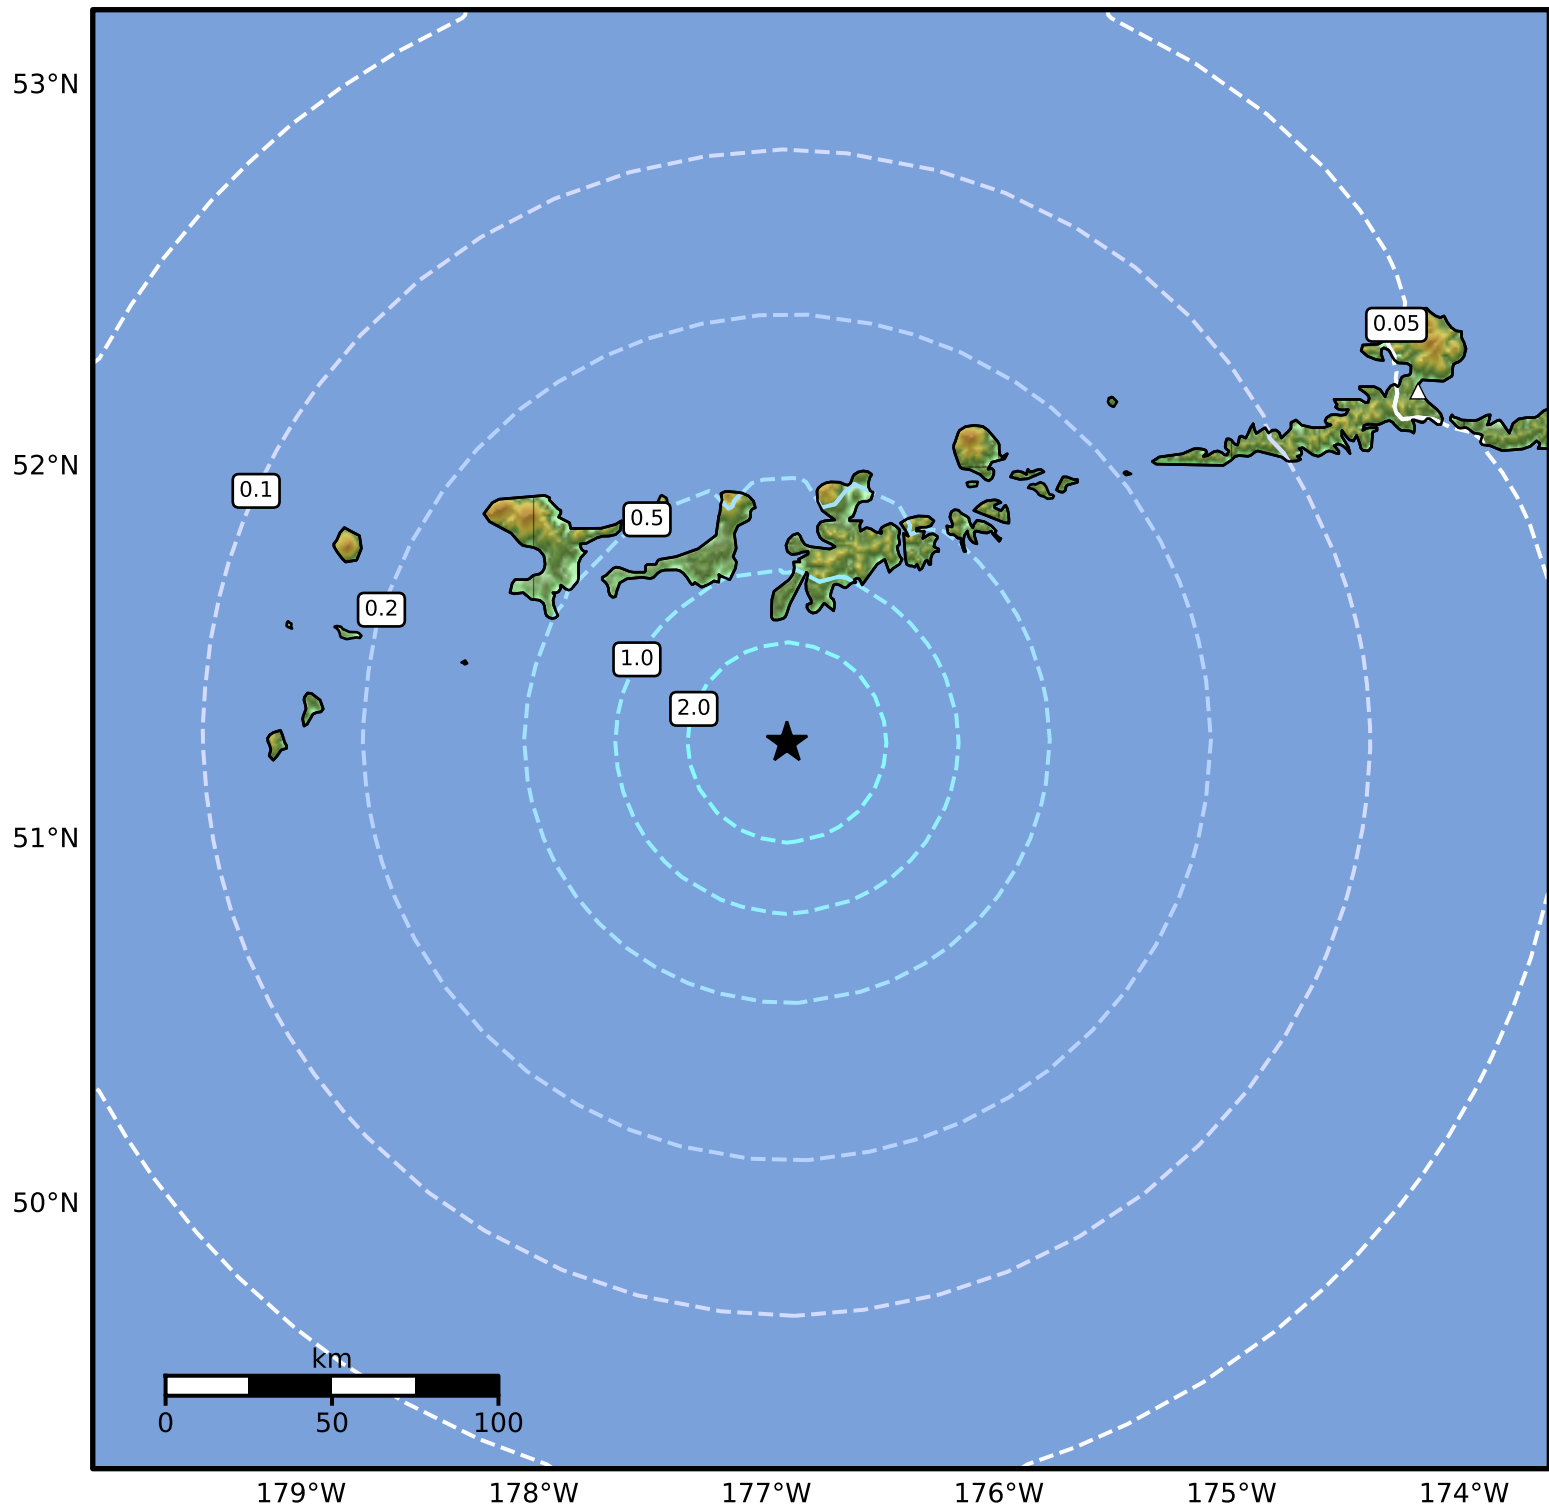

Peak Ground Acceleration Map Alaska Earthquake Center
 ShakeMap: 70 km (43 miles) SSW of Adak
 Oct 03, 2024 13:08:39 UTC M5.1 N51.26 W176.91 Depth: 23.9km ID:ak024cqbnkiv

PGA (%g)	0.1	0.2	0.5	1	2	5	10	20	50	100	200

Scale based on Worden et al. (2012)

Version 1: Processed 2024-10-11T16:21:14Z

△ Seismic Instrument ○ Reported Intensity

★ Epicenter