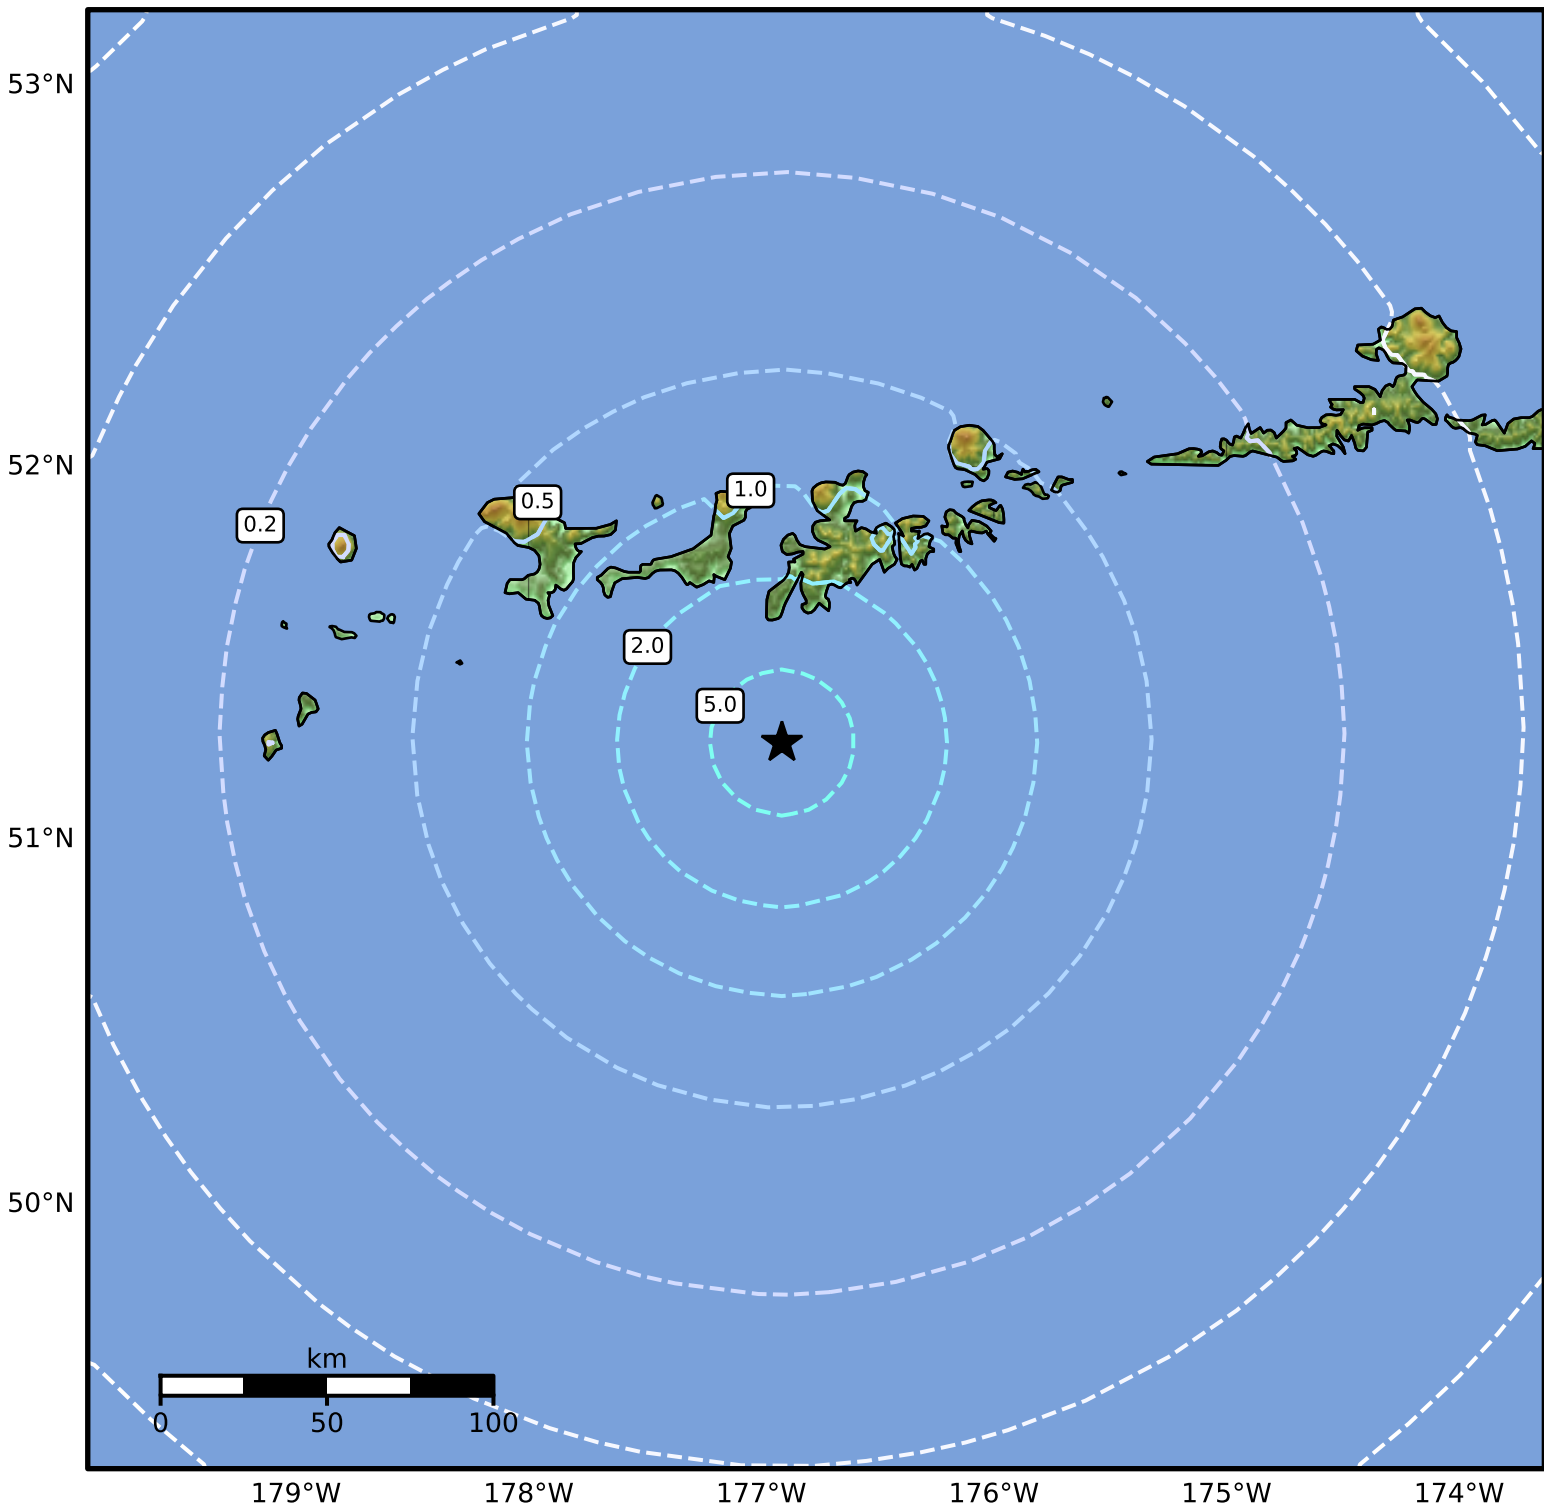

0.3 Second Peak Spectral Acceleration Map Alaska Earthquake Center  
 ShakeMap: 70 km (43 miles) SSW of Adak  
 Oct 03, 2024 13:08:39 UTC M5.1 N51.26 W176.91 Depth: 23.9km ID:ak024cqbnkiv

SA(0.3) (%g)	0.1	0.2	0.5	1	2	5	10	20	50	100	200
--------------	-----	-----	-----	---	---	---	----	----	----	-----	-----

Scale based on Worden et al. (2012)

Version 1: Processed 2024-10-11T16:21:14Z

△ Seismic Instrument ○ Reported Intensity

★ Epicenter