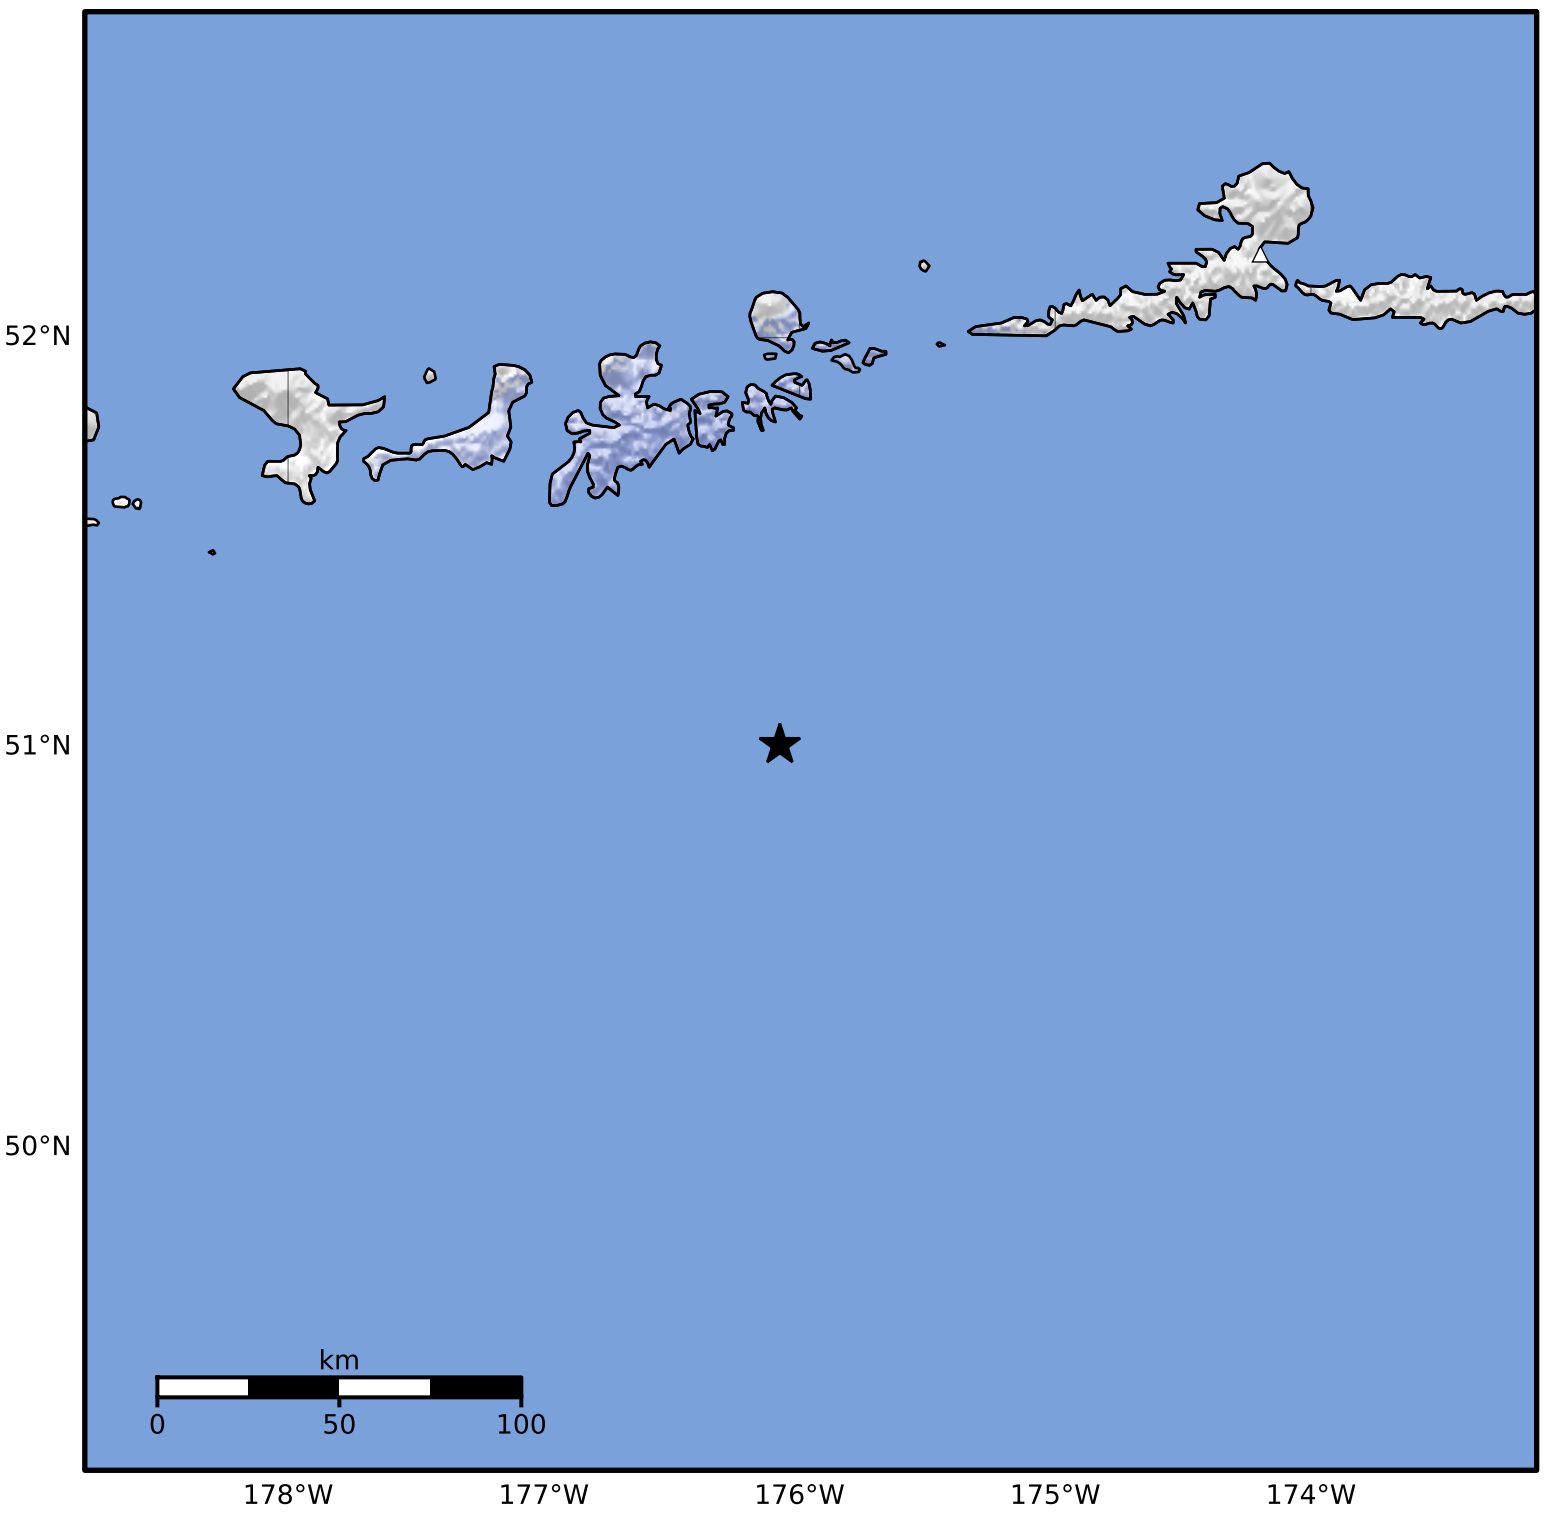

Macroseismic Intensity Map Alaska Earthquake Center
 ShakeMap: 105 km (65 miles) SSE of Adak
 Oct 03, 2024 13:54:18 UTC M4.1 N51.01 W176.08 Depth: 11.4km ID:ak024cqbxdip

SHAKING	Not felt	Weak	Light	Moderate	Strong	Very strong	Severe	Violent	Extreme
DAMAGE	None	None	None	Very light	Light	Moderate	Moderate/heavy	Heavy	Very heavy
PGA(%g)	<0.0464	0.297	2.76	6.2	11.5	21.5	40.1	74.7	>139
PGV(cm/s)	<0.0215	0.135	1.41	4.65	9.64	20	41.4	85.8	>178
INTENSITY	I	II-III	IV	V	VI	VII	VIII	IX	X+

Scale based on Worden et al. (2012) Version 1: Processed 2024-10-11T17:53:58Z
 △ Seismic Instrument ○ Reported Intensity ★ Epicenter