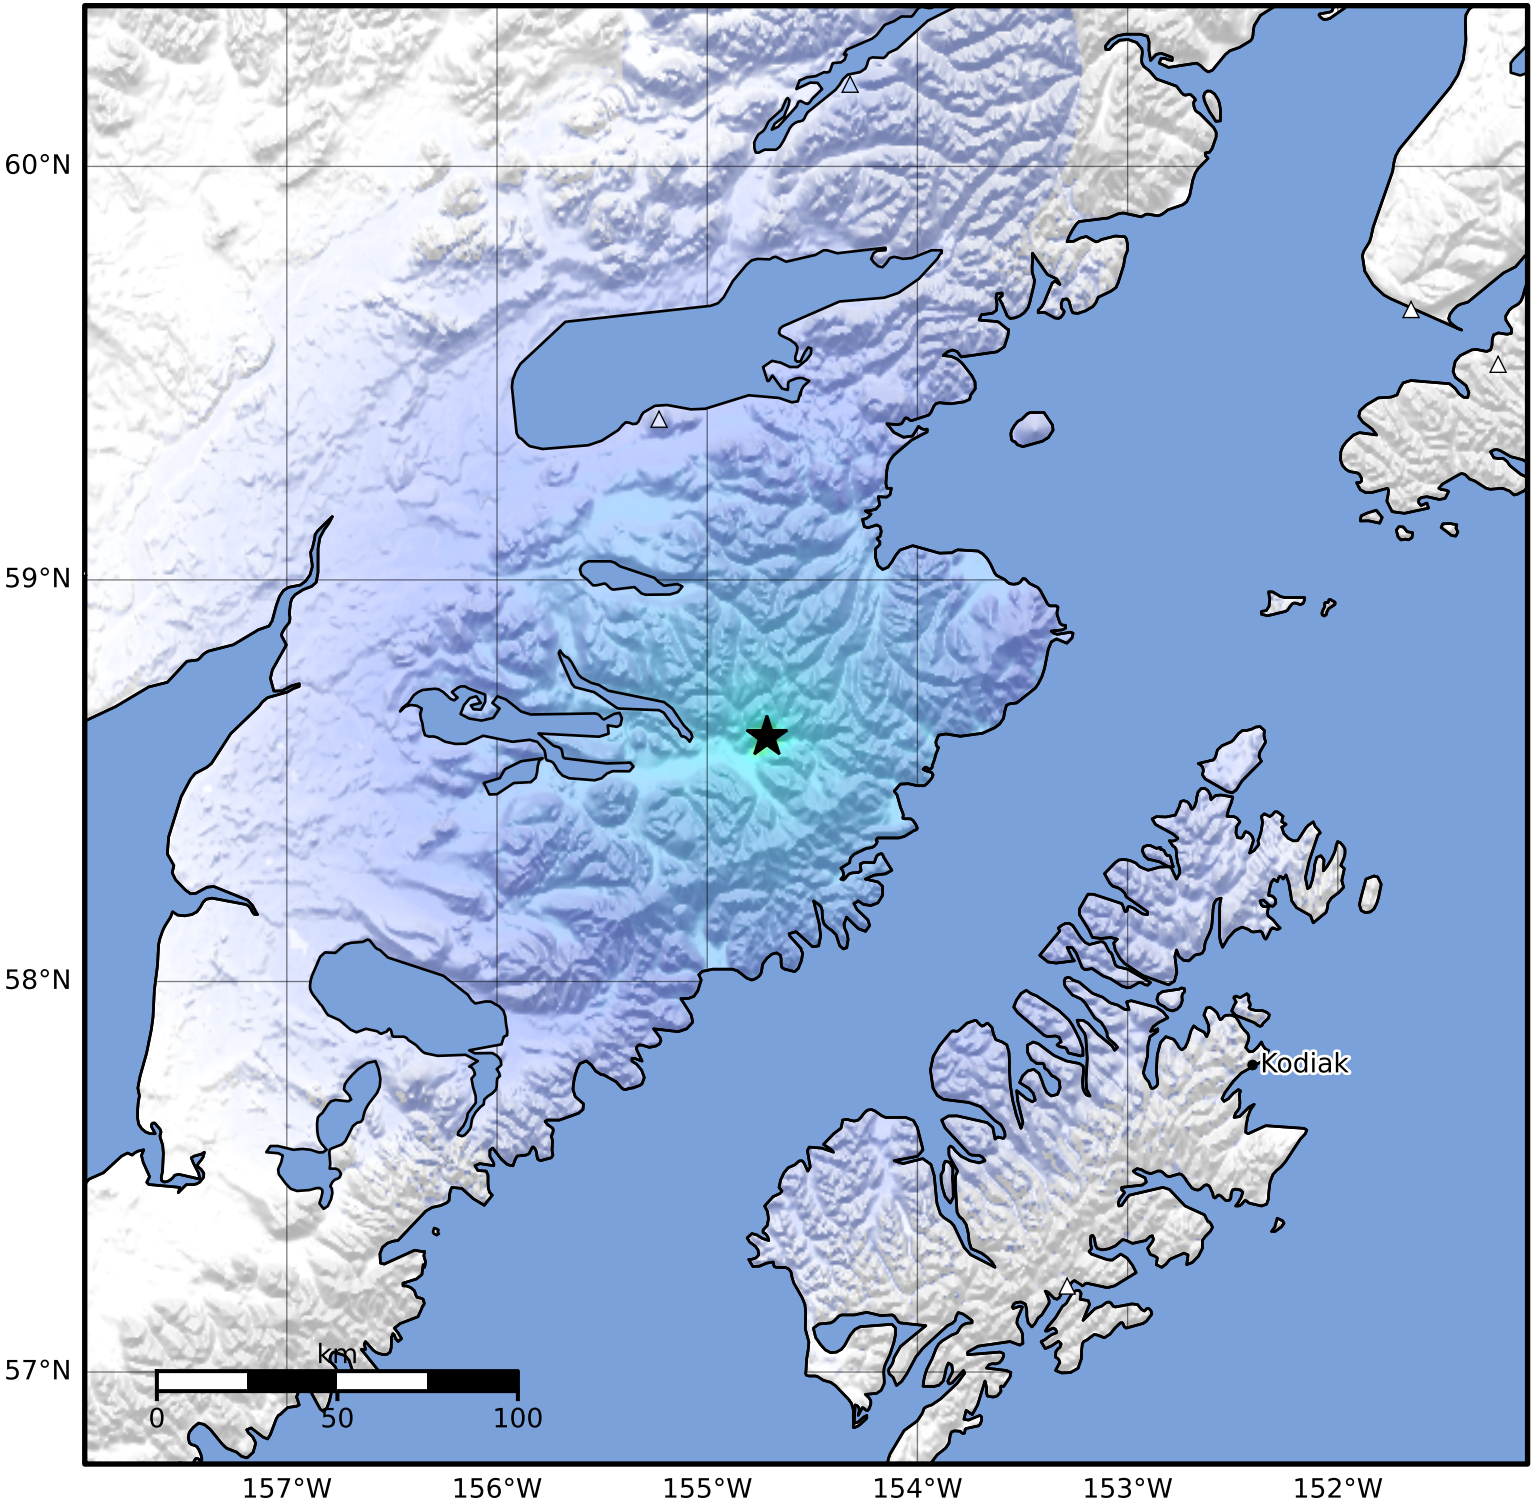

Macroseismic Intensity Map Alaska Earthquake Center
 ShakeMap: 91 km (57 miles) S of Kokhanok
 Oct 04, 2024 01:49:12 UTC M4.3 N58.61 W154.72 Depth: 2.6km ID:ak024crsafyp

SHAKING	Not felt	Weak	Light	Moderate	Strong	Very strong	Severe	Violent	Extreme
DAMAGE	None	None	None	Very light	Light	Moderate	Moderate/heavy	Heavy	Very heavy
PGA(%g)	<0.0464	0.297	2.76	6.2	11.5	21.5	40.1	74.7	>139
PGV(cm/s)	<0.0215	0.135	1.41	4.65	9.64	20	41.4	85.8	>178
INTENSITY	I	II-III	IV	V	VI	VII	VIII	IX	X+

Scale based on Worden et al. (2012) Version 1: Processed 2024-10-11T17:42:49Z
 △ Seismic Instrument ○ Reported Intensity ★ Epicenter