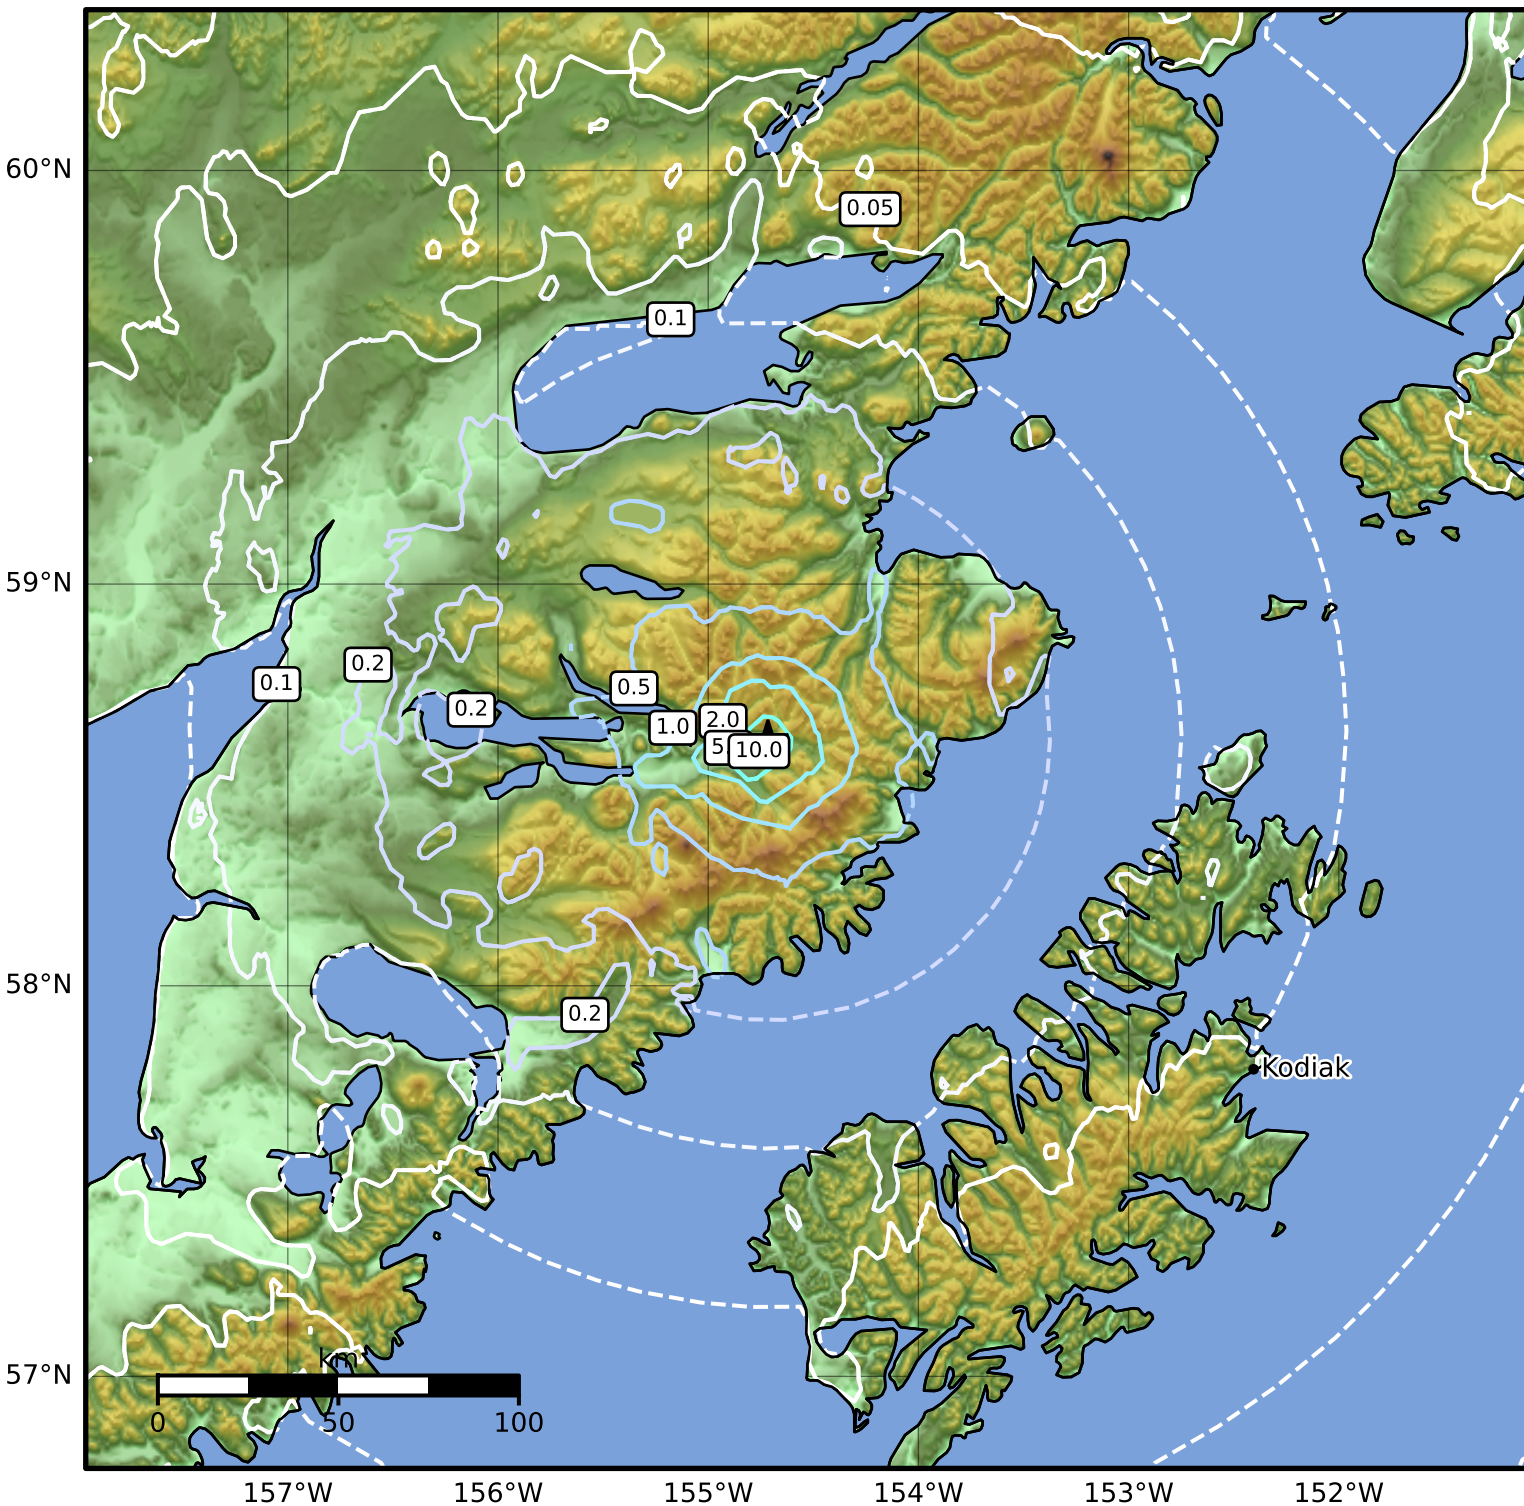

0.3 Second Peak Spectral Acceleration Map Alaska Earthquake Center  
 ShakeMap: 91 km (57 miles) S of Kodiak  
 Oct 04, 2024 01:49:12 UTC M4.3 N58.61 W154.72 Depth: 2.6km ID:ak024crsafyp

<b>SA(0.3) (%g)</b>	<b>0.1</b>	<b>0.2</b>	<b>0.5</b>	<b>1</b>	<b>2</b>	<b>5</b>	<b>10</b>	<b>20</b>	<b>50</b>	<b>100</b>	<b>200</b>
---------------------	------------	------------	------------	----------	----------	----------	-----------	-----------	-----------	------------	------------

Scale based on Worden et al. (2012)

Version 1: Processed 2024-10-11T17:42:49Z

△ Seismic Instrument ○ Reported Intensity

★ Epicenter