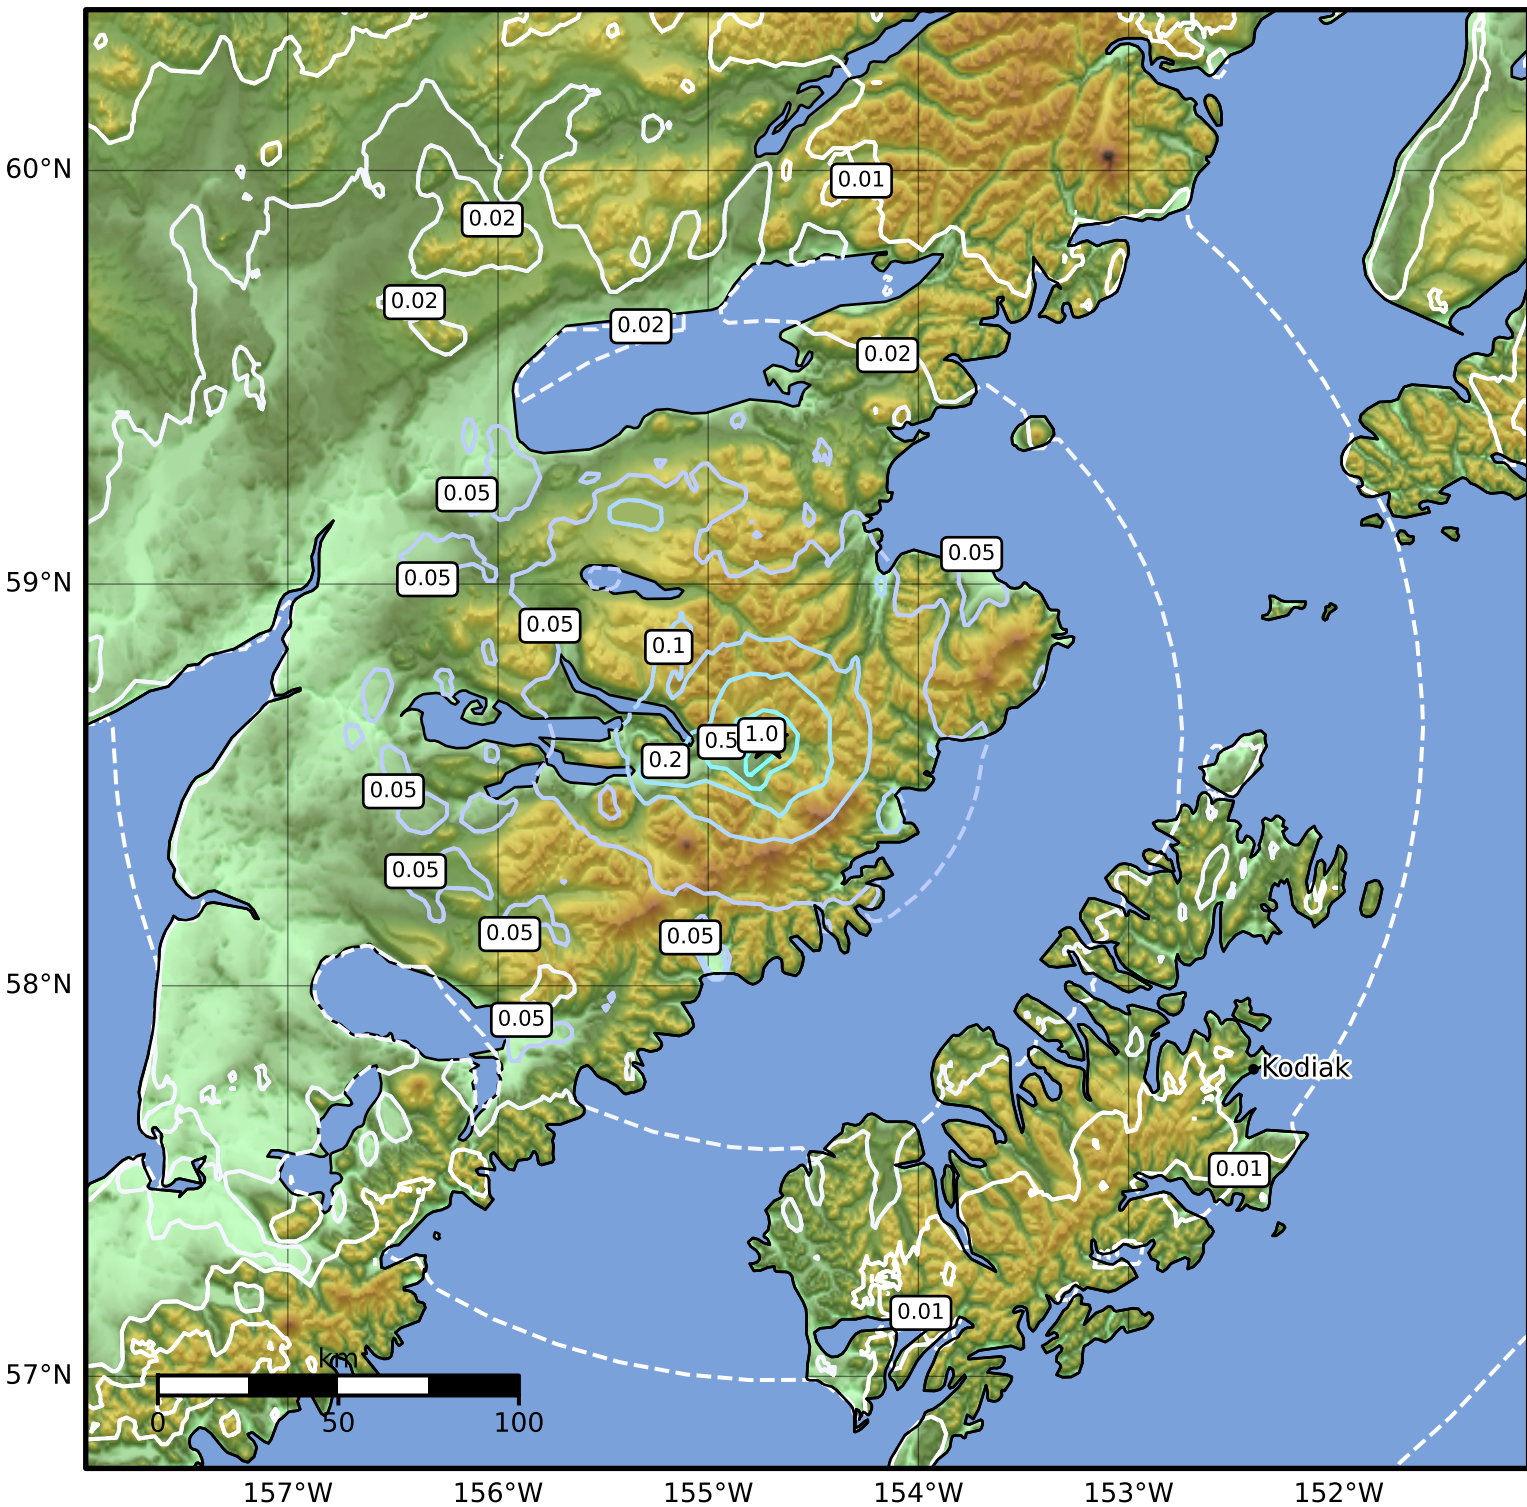

1.0 Second Peak Spectral Acceleration Map Alaska Earthquake Center
 ShakeMap: 91 km (57 miles) S of Kokhanok
 Oct 04, 2024 01:49:12 UTC M4.3 N58.61 W154.72 Depth: 2.6km ID:ak024crsafyp

SA(1.0) (%g)	0.1	0.2	0.5	1	2	5	10	20	50	100	200
--------------	-----	-----	-----	---	---	---	----	----	----	-----	-----

Scale based on Worden et al. (2012)

Version 1: Processed 2024-10-11T17:42:49Z

△ Seismic Instrument ○ Reported Intensity

★ Epicenter