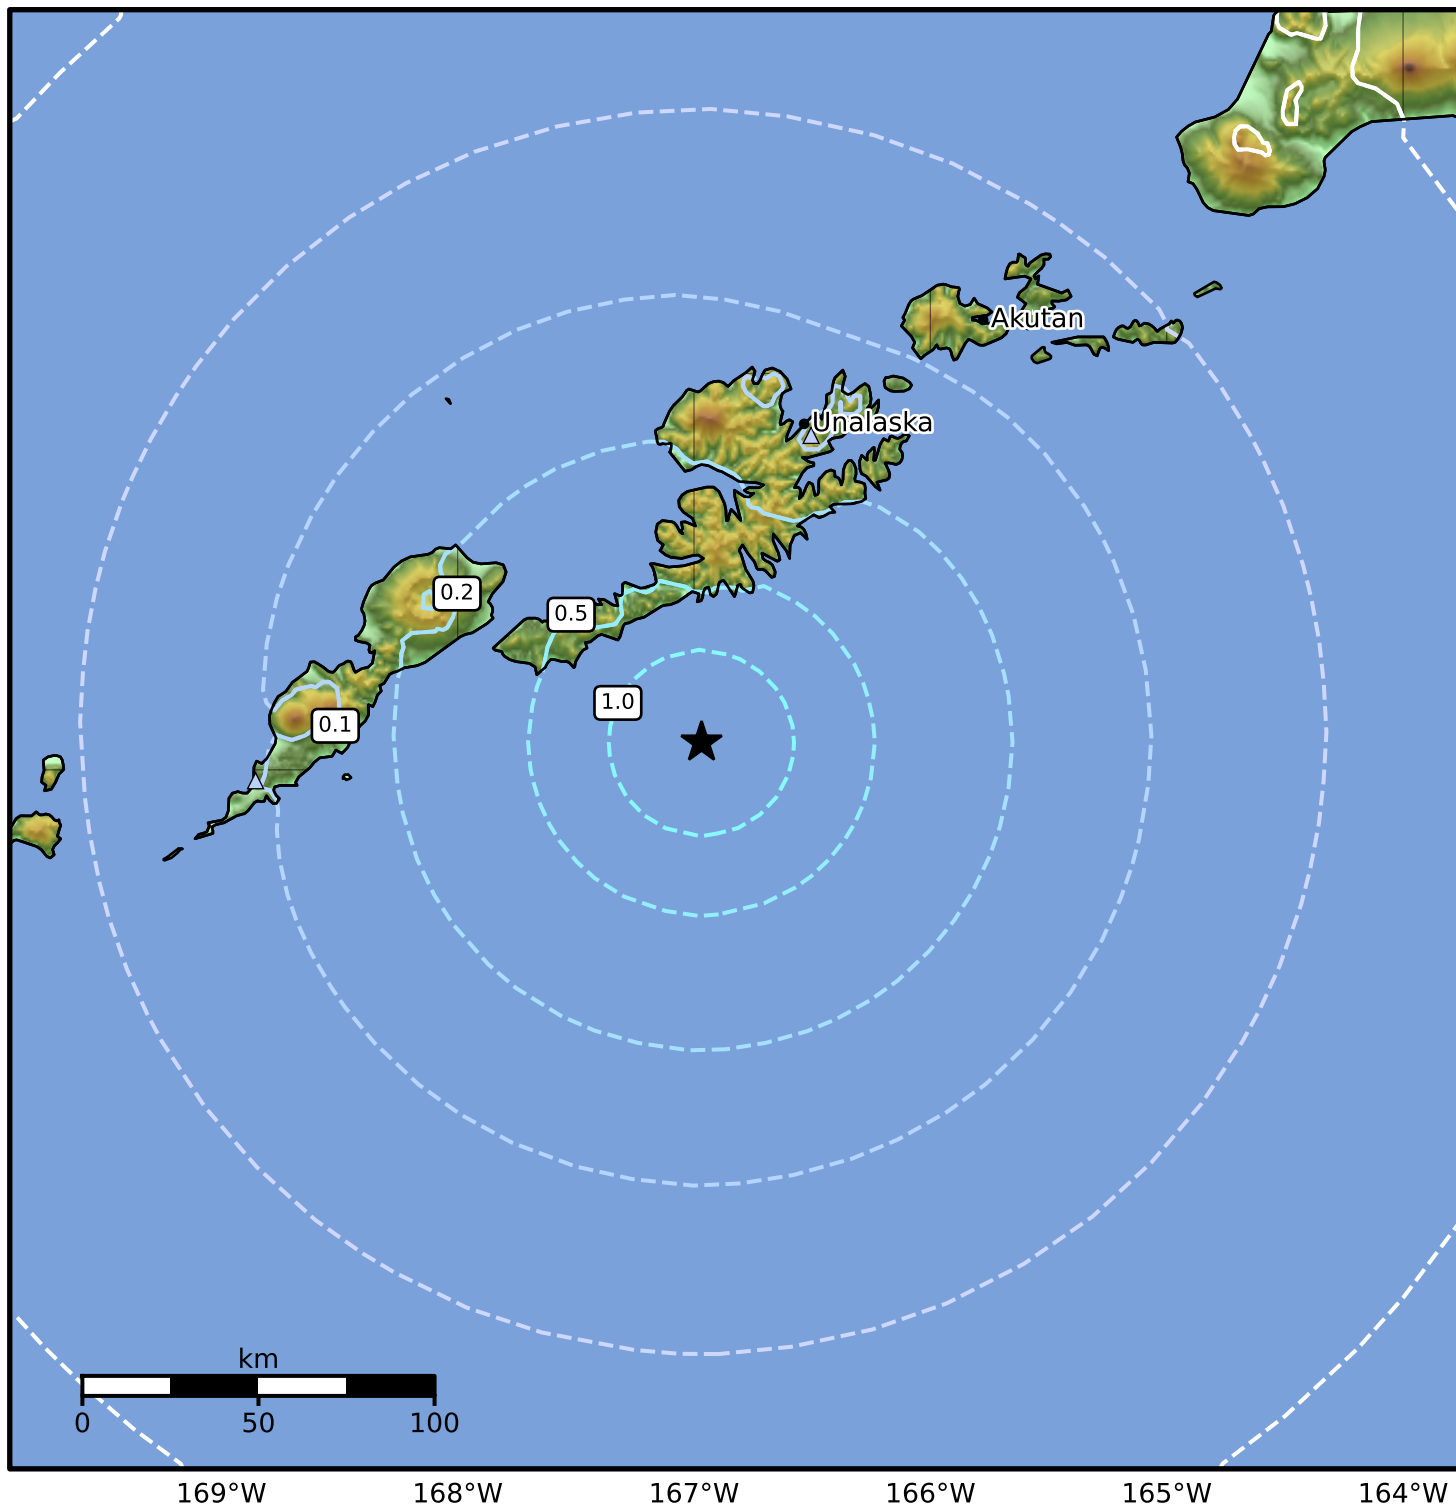

Peak Ground Velocity Map Alaska Earthquake Center
ShakeMap: 94 km (58 miles) SSW of Unalaska
Oct 05, 2024 12:50:23 UTC M5.1 N53.07 W166.97 Depth: 25.6km ID:ak024ctmdswf

PGV (cm/s)	0.1	0.2	0.5	1	2	5	10	20	50	100	200
------------	-----	-----	-----	---	---	---	----	----	----	-----	-----

Scale based on Worden et al. (2012)

Version 1: Processed 2024-10-11T17:27:28Z

△ Seismic Instrument ○ Reported Intensity

★ Epicenter