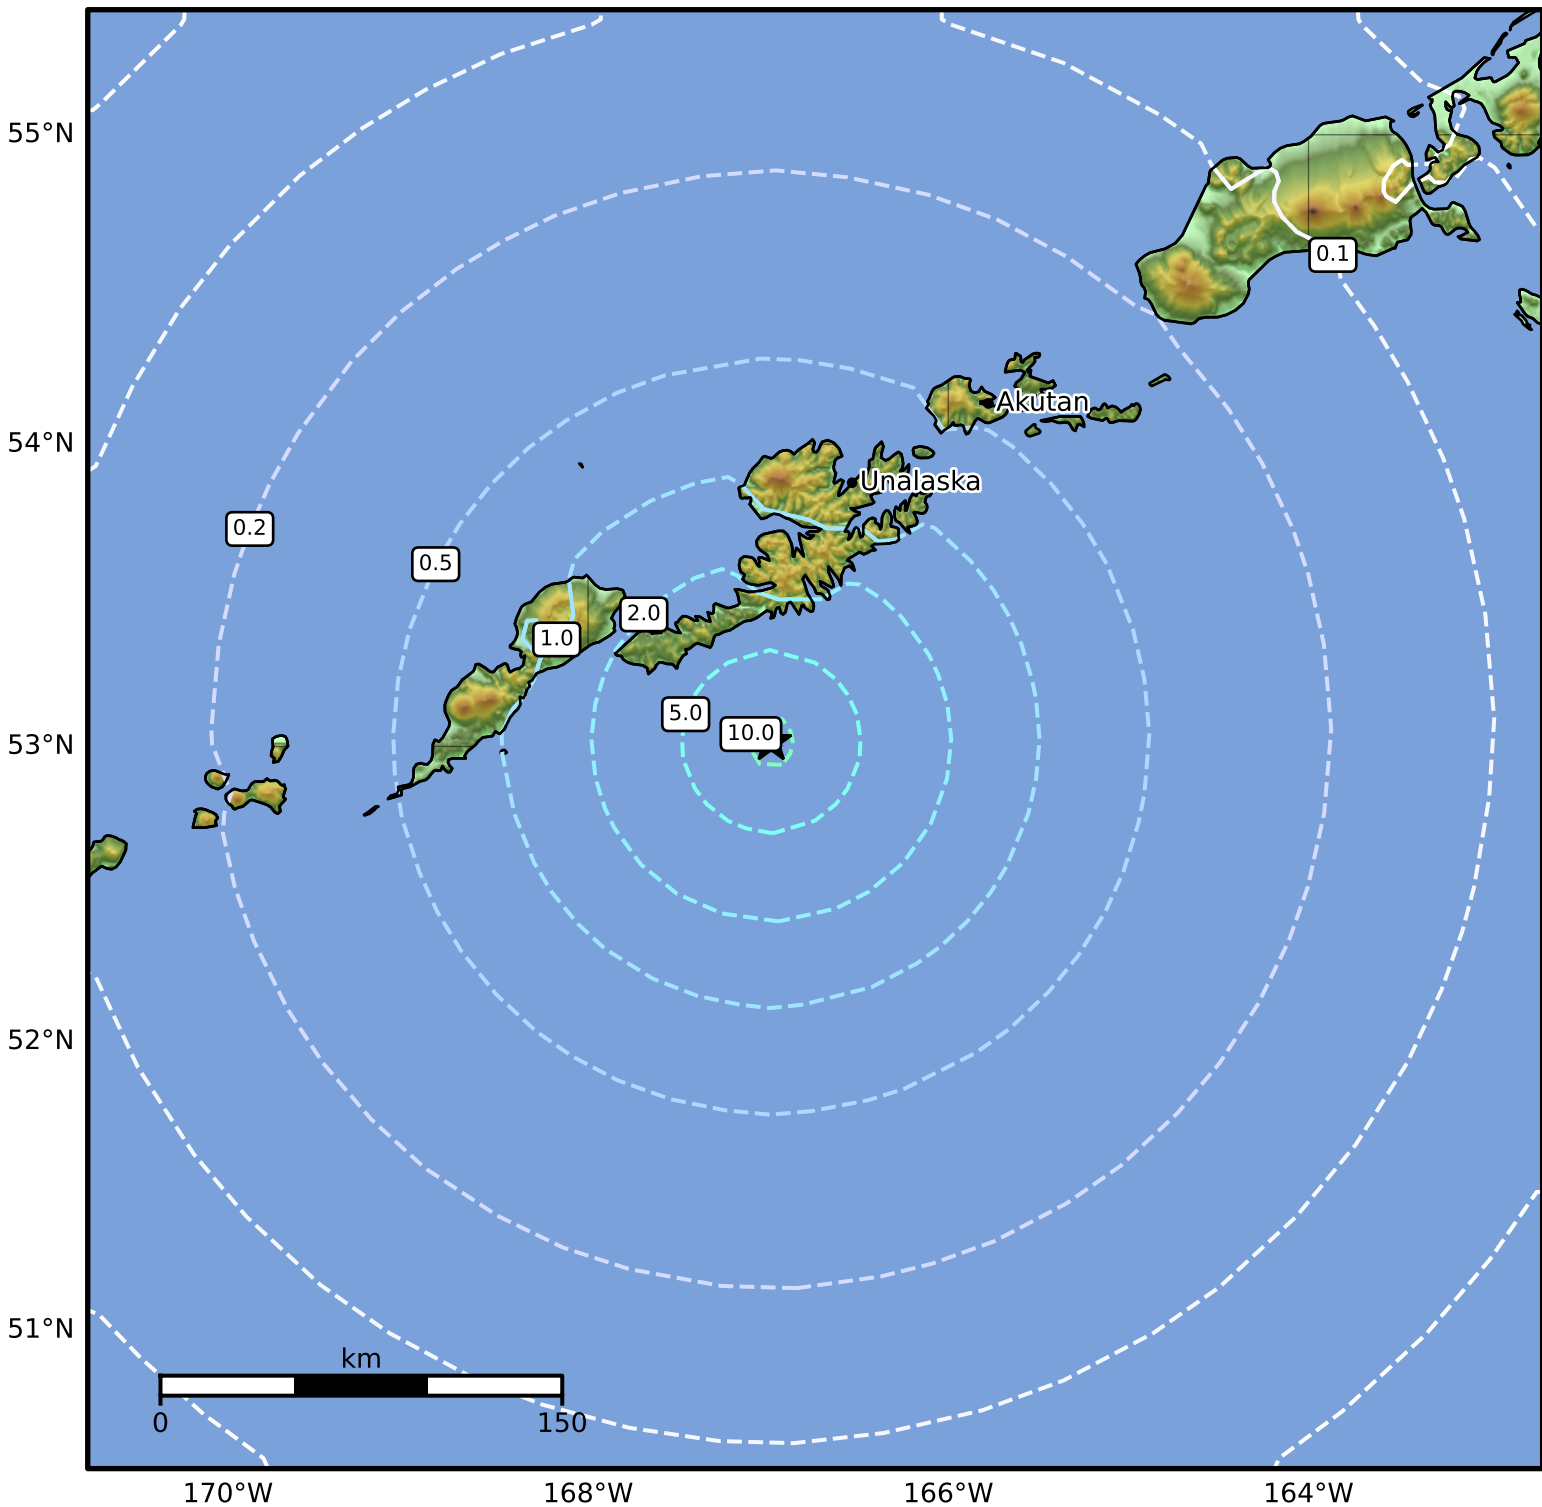

0.3 Second Peak Spectral Acceleration Map Alaska Earthquake Center  
 ShakeMap: 100 km (62 miles) SSW of Unalaska  
 Oct 05, 2024 12:50:41 UTC M5.4 N53.02 W166.98 Depth: 25.9km ID:ak024ctmdua1

SA(0.3) (%g)	0.1	0.2	0.5	1	2	5	10	20	50	100	200
--------------	-----	-----	-----	---	---	---	----	----	----	-----	-----

Scale based on Worden et al. (2012)

Version 1: Processed 2024-10-11T17:20:06Z

△ Seismic Instrument    ○ Reported Intensity

★ Epicenter