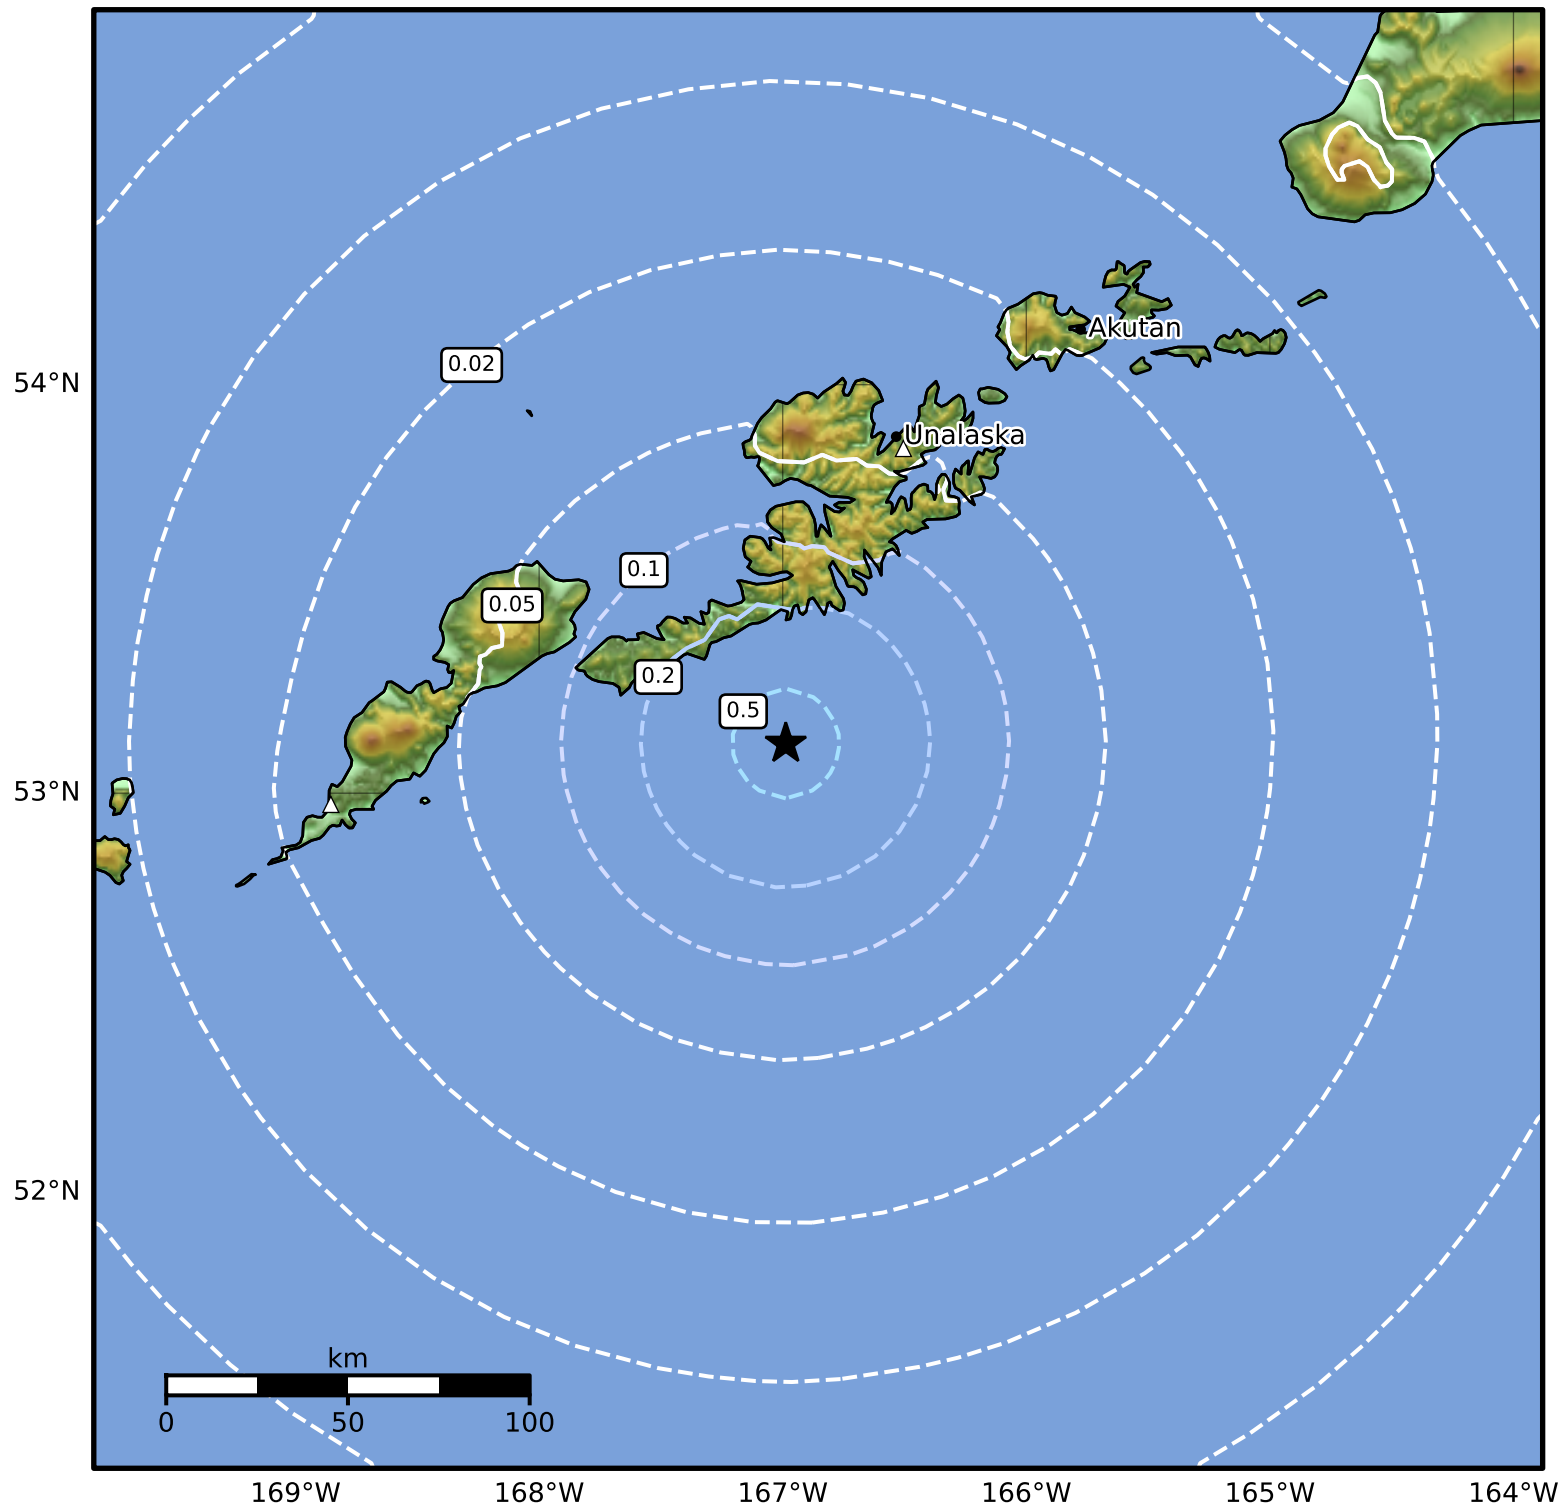

Peak Ground Acceleration Map Alaska Earthquake Center
 ShakeMap: 88 km (55 miles) SSW of Unalaska
 Oct 05, 2024 20:52:07 UTC M4.1 N53.12 W166.99 Depth: 25.6km ID:ak024ctr5noo

| PGA (%g) | 0.1 | 0.2 | 0.5 | 1 | 2 | 5 | 10 | 20 | 50 | 100 | 200 |
|----------|-----|-----|-----|---|---|---|----|----|----|-----|-----|
|----------|-----|-----|-----|---|---|---|----|----|----|-----|-----|

Scale based on Worden et al. (2012)

△ Seismic Instrument ○ Reported Intensity

★ Epicenter

Version 1: Processed 2024-10-11T17:07:02Z