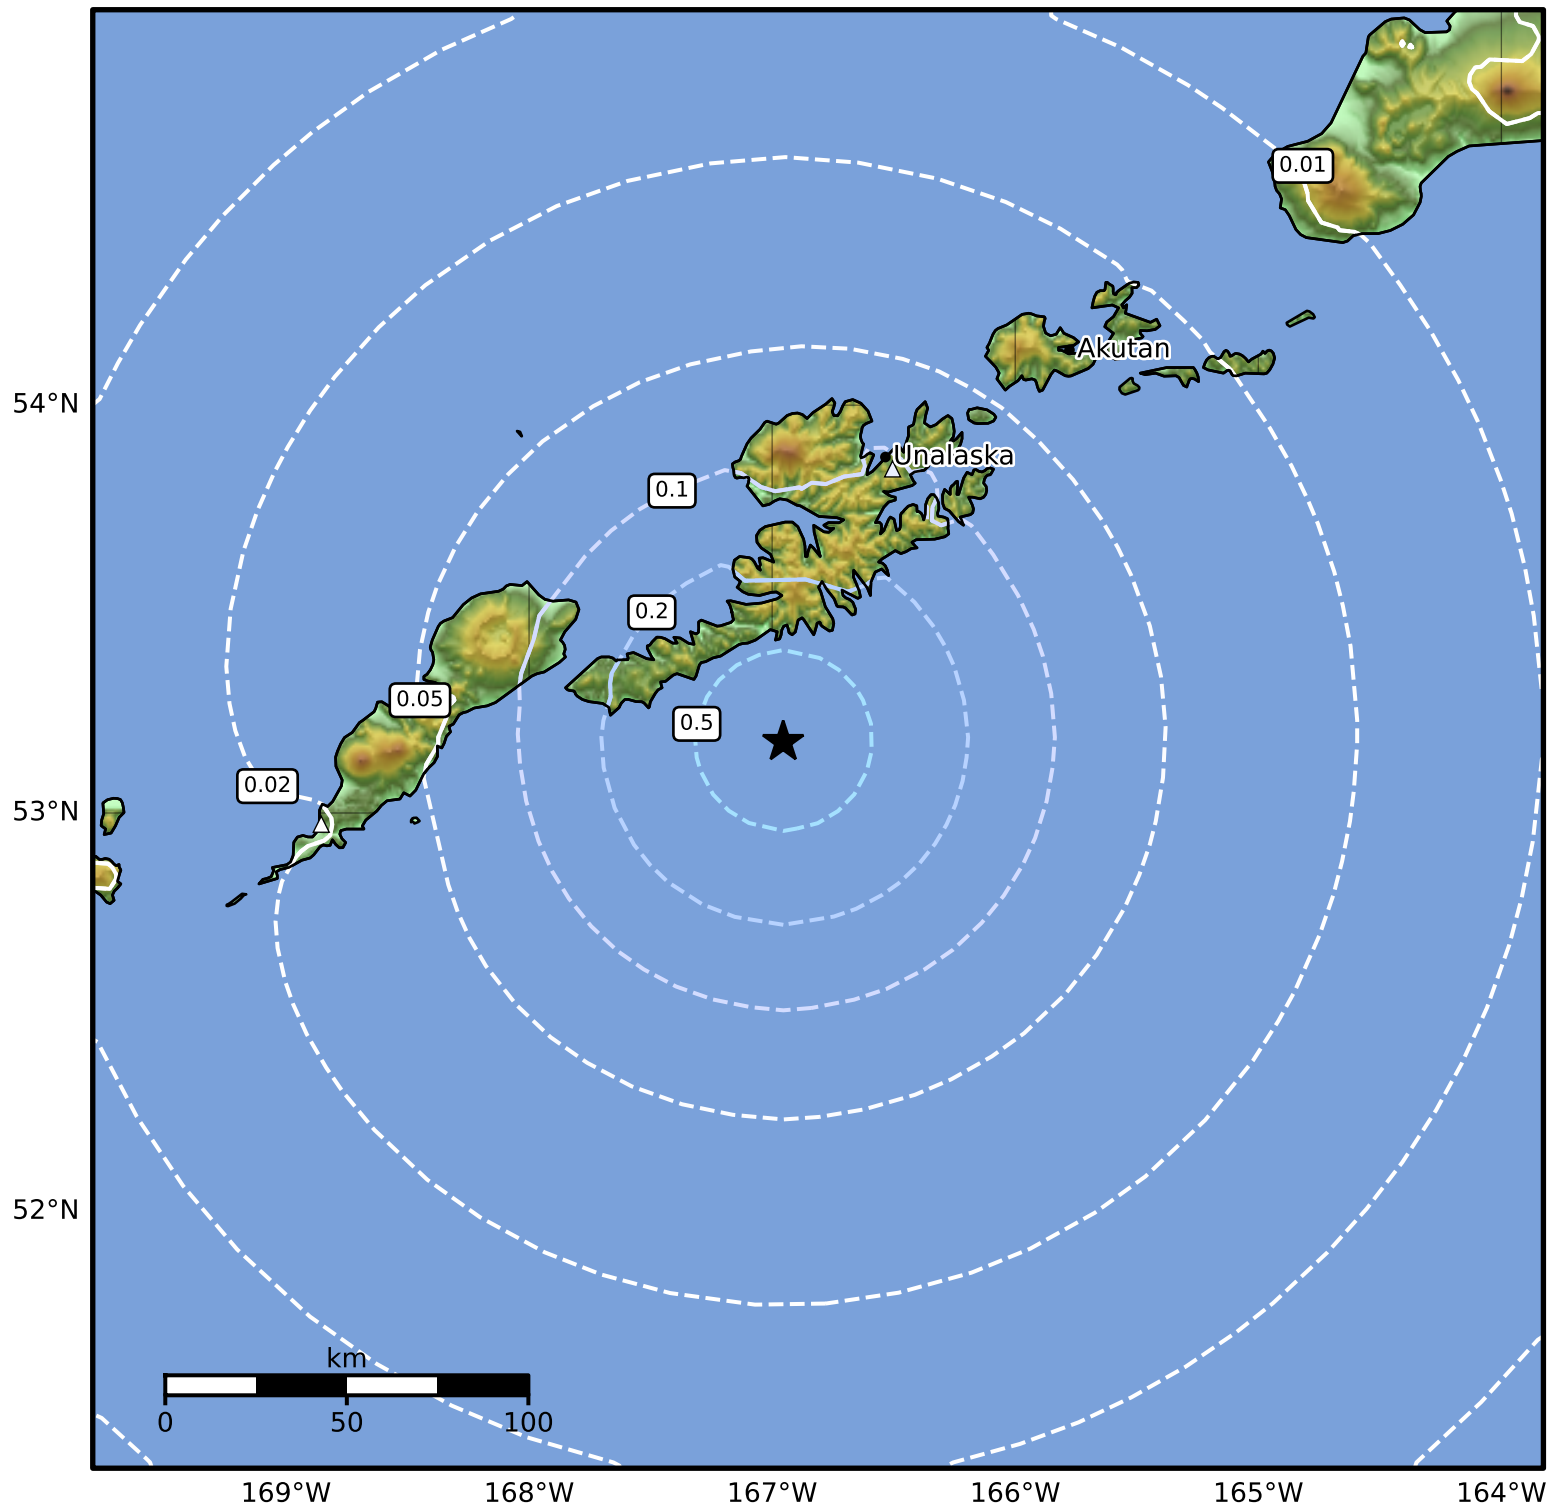

Peak Ground Acceleration Map Alaska Earthquake Center
ShakeMap: 82 km (51 miles) SSW of Unalaska
Oct 06, 2024 03:33:44 UTC M4.2 N53.18 W166.95 Depth: 25.7km ID:ak024cv4gn3w

PGA (%g)	0.1	0.2	0.5	1	2	5	10	20	50	100	200
----------	-----	-----	-----	---	---	---	----	----	----	-----	-----

Scale based on Worden et al. (2012)

Version 1: Processed 2024-10-11T17:00:57Z

△ Seismic Instrument ○ Reported Intensity

★ Epicenter