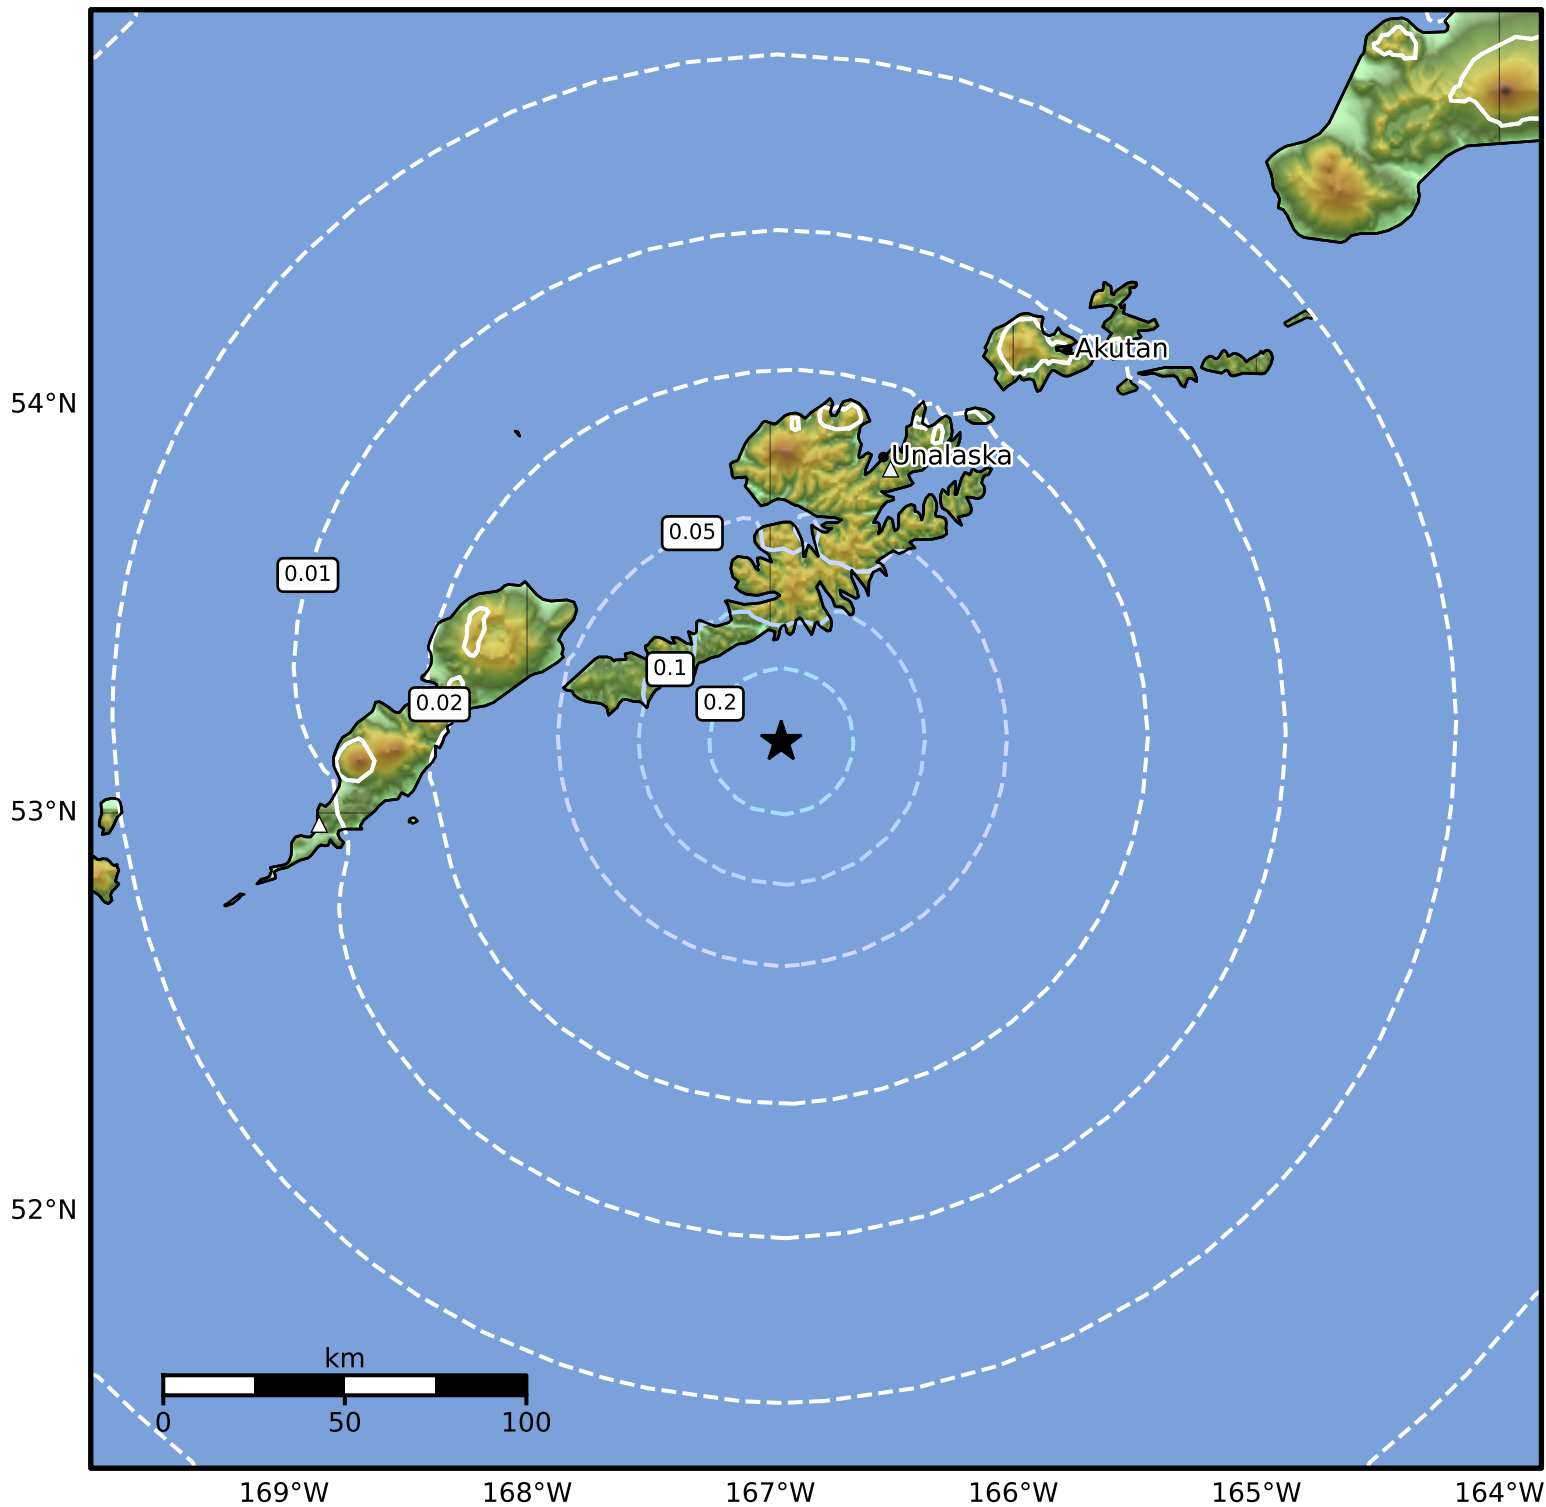

Peak Ground Velocity Map Alaska Earthquake Center  
ShakeMap: 82 km (51 miles) SSW of Unalaska  
Oct 06, 2024 03:33:44 UTC M4.2 N53.18 W166.95 Depth: 25.7km ID:ak024cv4gn3w

PGV (cm/s)	0.1	0.2	0.5	1	2	5	10	20	50	100	200
------------	-----	-----	-----	---	---	---	----	----	----	-----	-----

Scale based on Worden et al. (2012)

Version 1: Processed 2024-10-11T17:00:57Z

△ Seismic Instrument ○ Reported Intensity

★ Epicenter