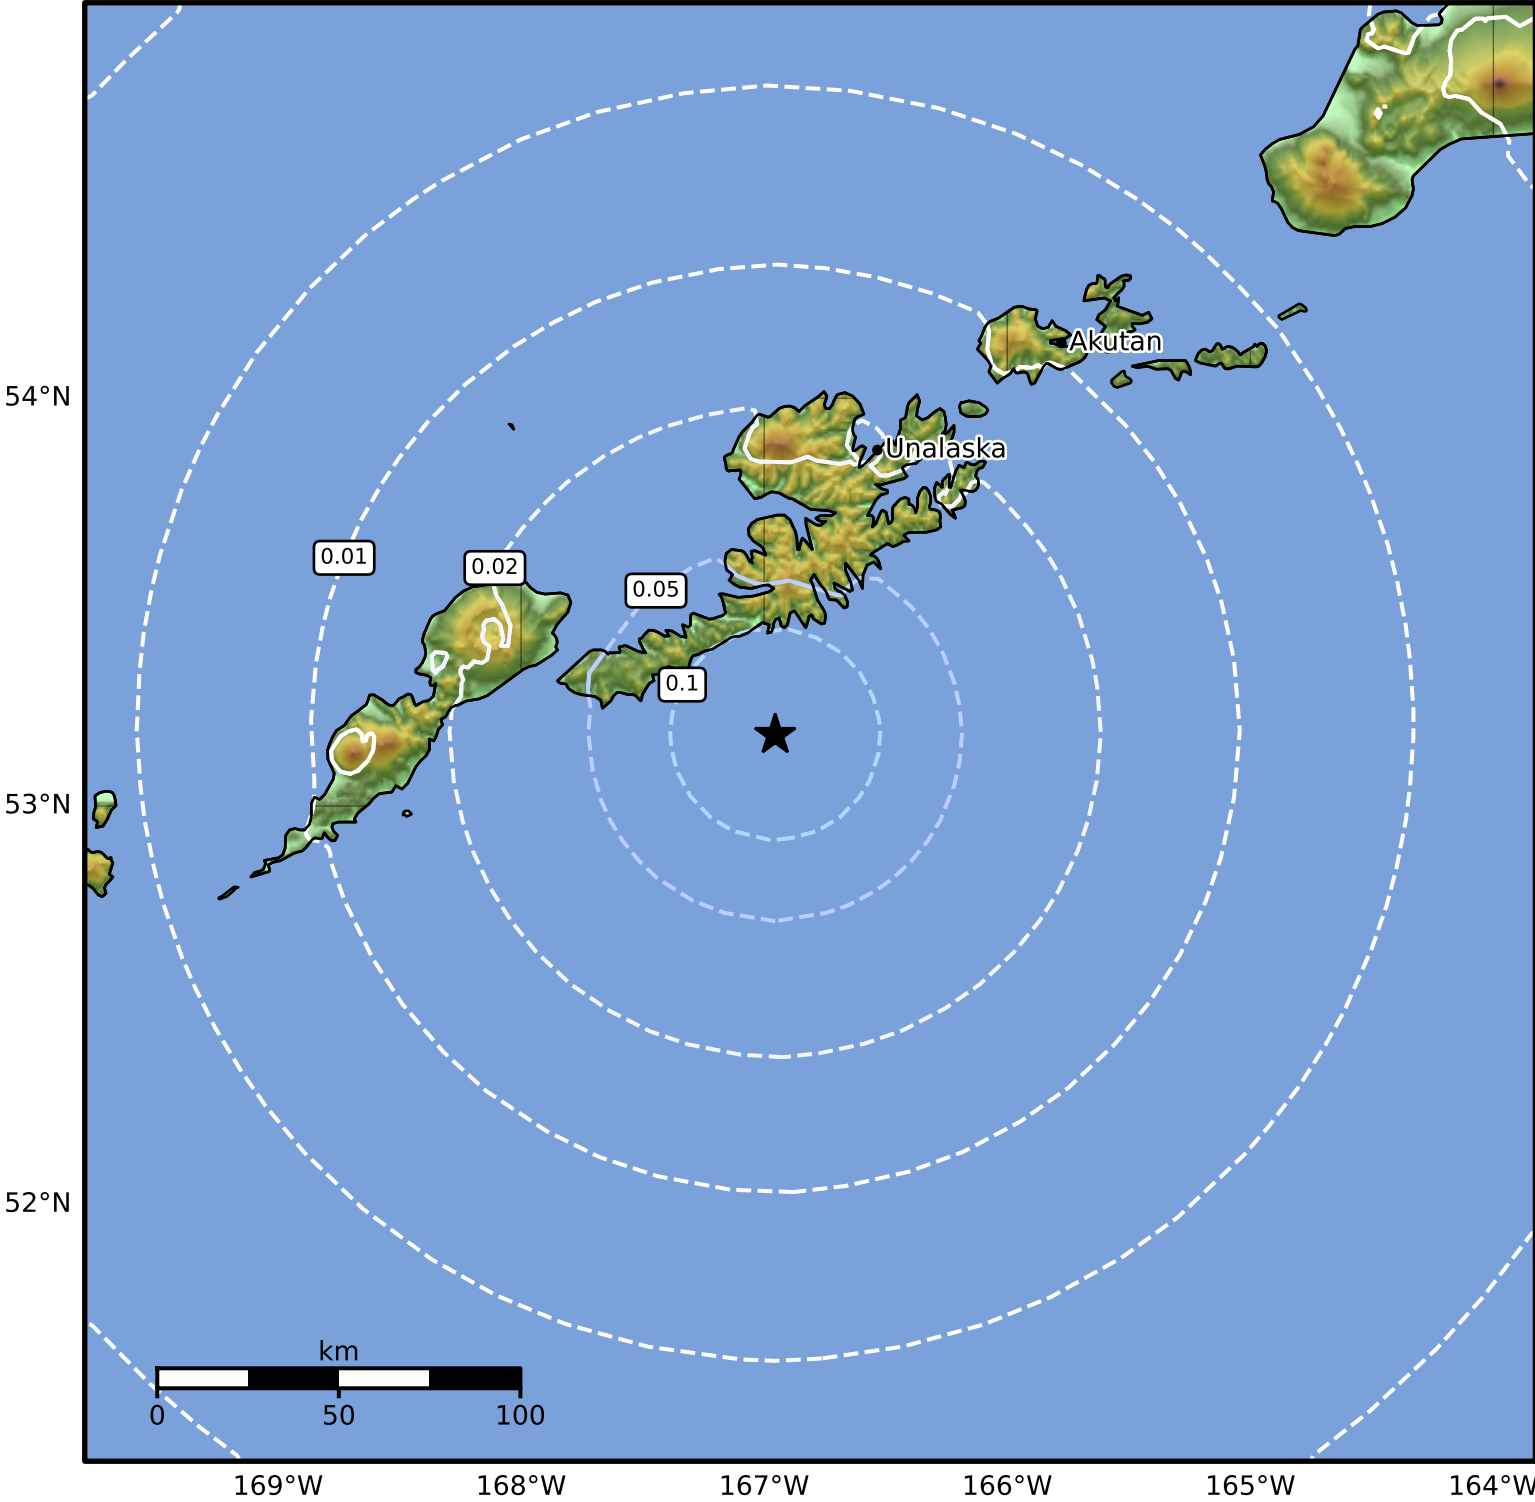

1.0 Second Peak Spectral Acceleration Map Alaska Earthquake Center
 ShakeMap: 82 km (51 miles) SSW of Unalaska
 Oct 06, 2024 03:33:44 UTC M4.2 N53.18 W166.95 Depth: 25.7km ID:ak024cv4gn3w

SA(1.0) (%g)	0.1	0.2	0.5	1	2	5	10	20	50	100	200
--------------	-----	-----	-----	---	---	---	----	----	----	-----	-----

Scale based on Worden et al. (2012)

Version 1: Processed 2024-10-11T17:00:57Z

△ Seismic Instrument ○ Reported Intensity

★ Epicenter