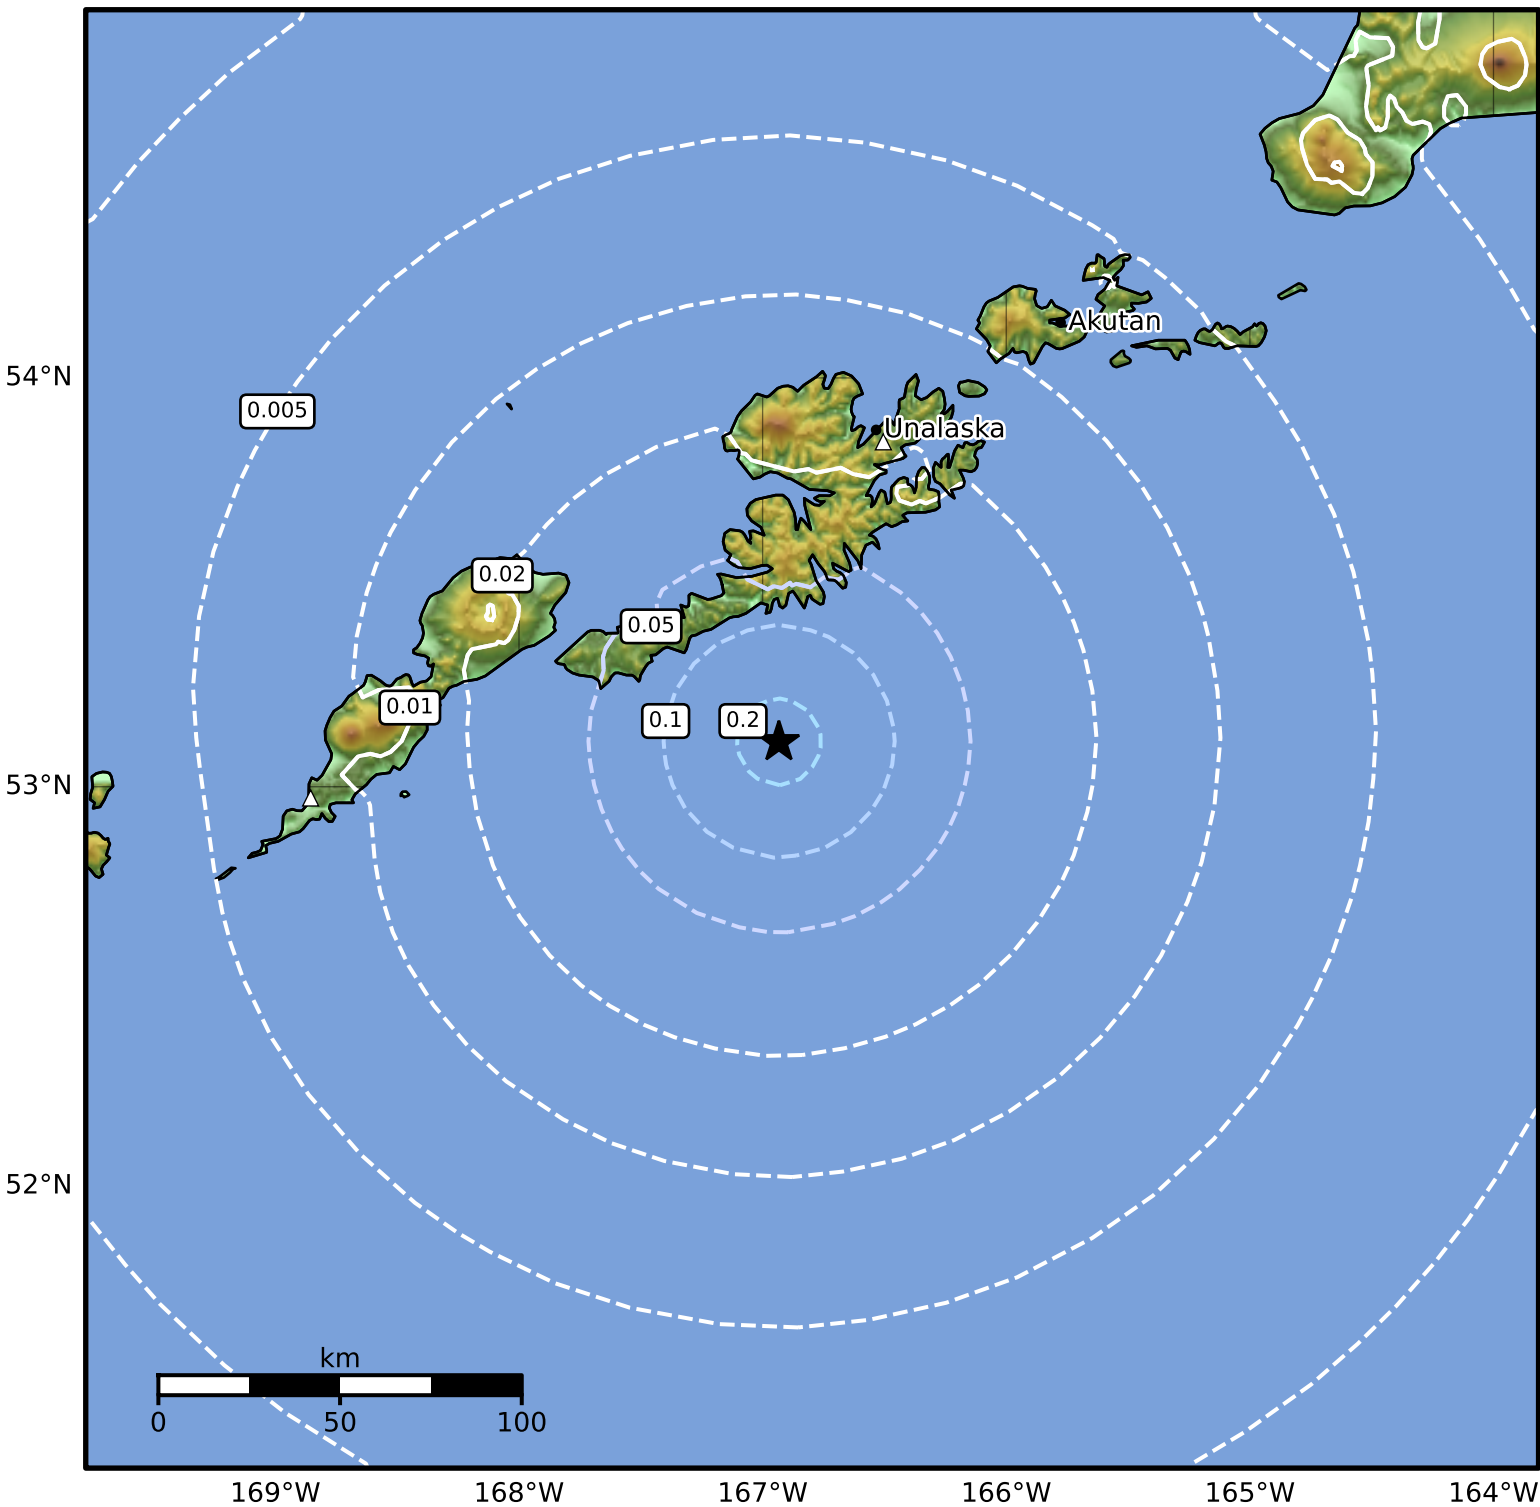

Peak Ground Velocity Map Alaska Earthquake Center  
ShakeMap: 89 km (55 miles) SSW of Unalaska  
Oct 06, 2024 03:57:31 UTC M4.1 N53.11 W166.93 Depth: 25.6km ID:ak024cv4lrg5

PGV (cm/s)	0.1	0.2	0.5	1	2	5	10	20	50	100	200
------------	-----	-----	-----	---	---	---	----	----	----	-----	-----

Scale based on Worden et al. (2012)

Version 1: Processed 2024-10-11T16:53:08Z

△ Seismic Instrument ○ Reported Intensity

★ Epicenter