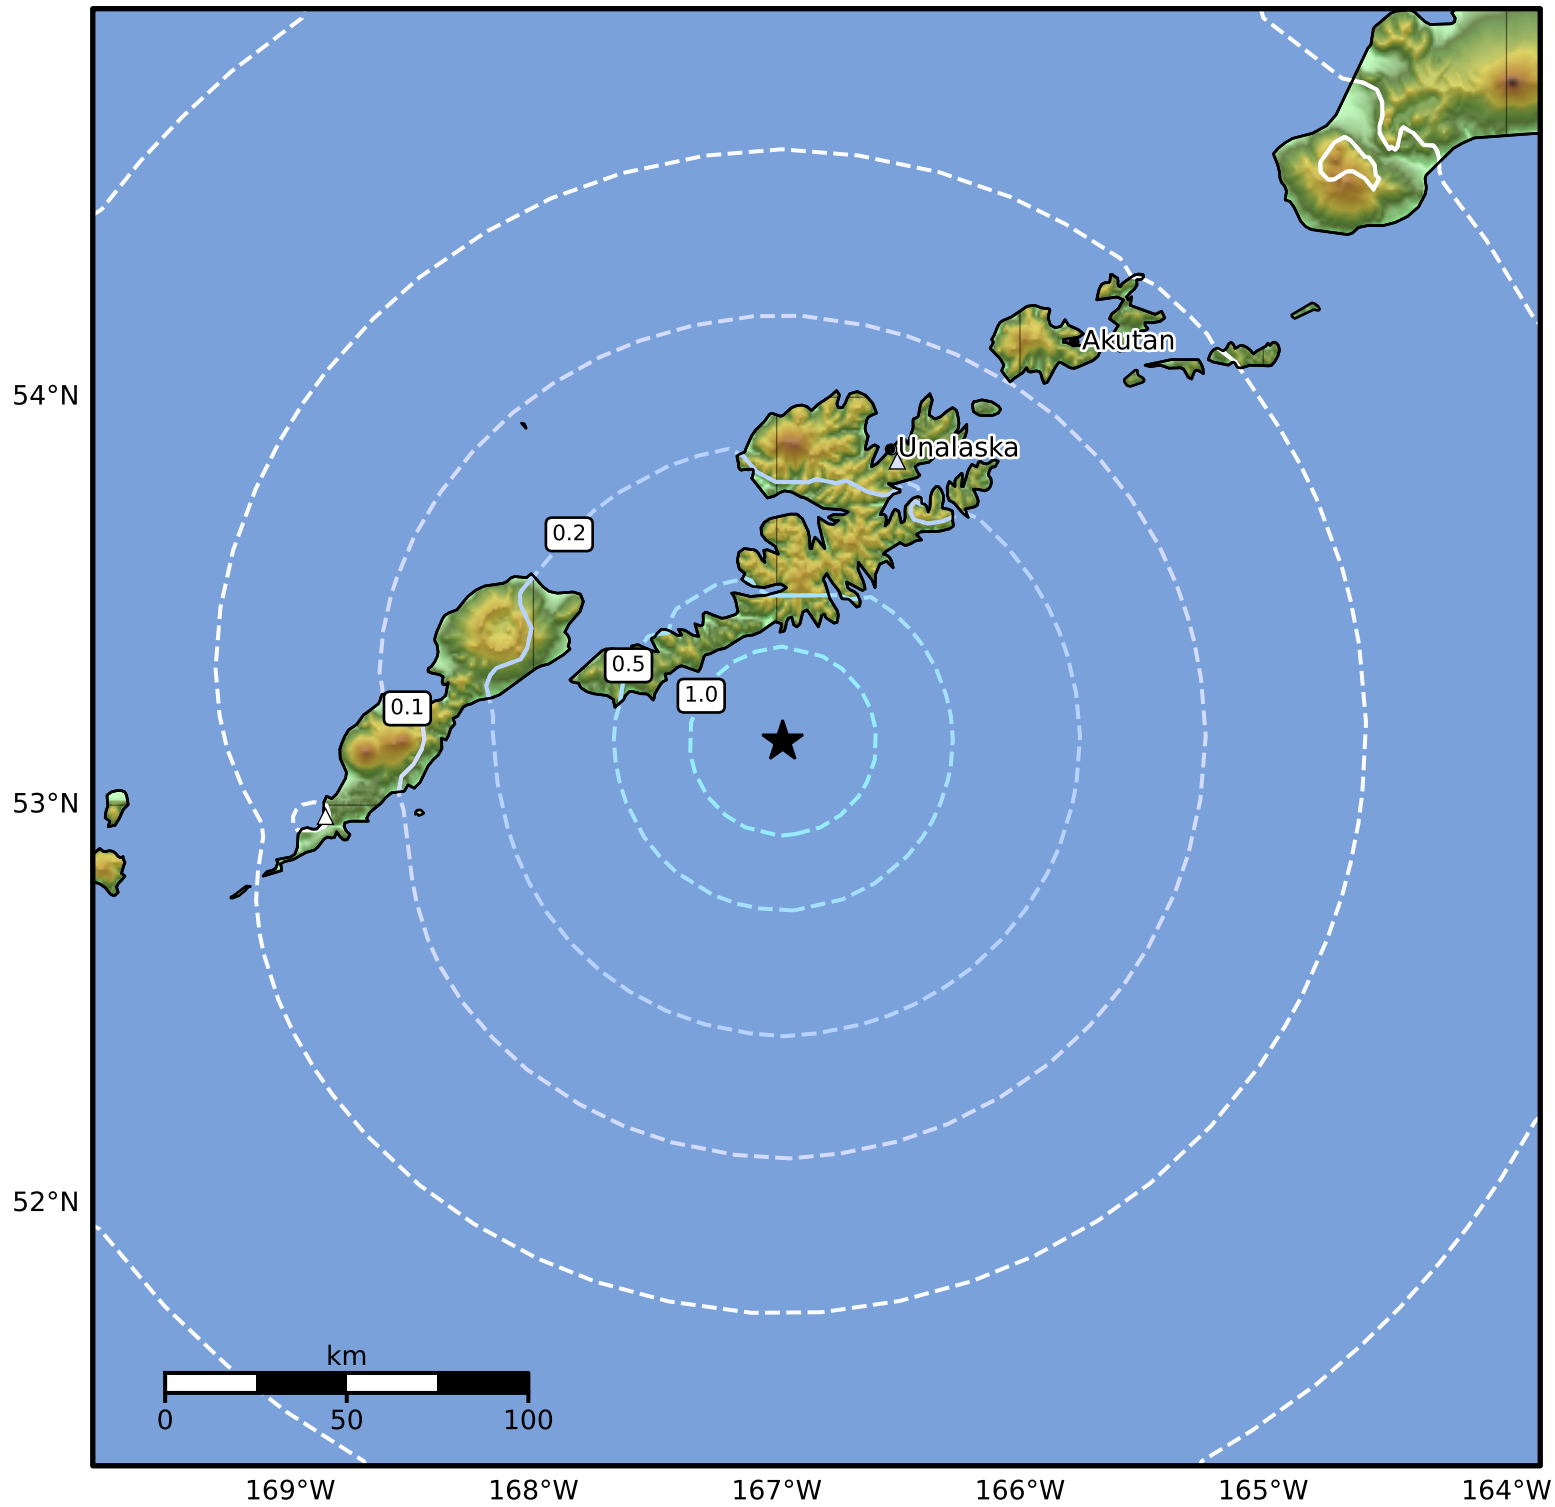

Peak Ground Acceleration Map Alaska Earthquake Center  
ShakeMap: 84 km (52 miles) SSW of Unalaska  
Oct 06, 2024 08:34:11 UTC M4.7 N53.16 W166.98 Depth: 25.8km ID:ak024cv7fyc0

PGA (%g)	0.1	0.2	0.5	1	2	5	10	20	50	100	200
----------	-----	-----	-----	---	---	---	----	----	----	-----	-----

Scale based on Worden et al. (2012)

Version 1: Processed 2024-10-11T16:37:22Z

△ Seismic Instrument ○ Reported Intensity

★ Epicenter