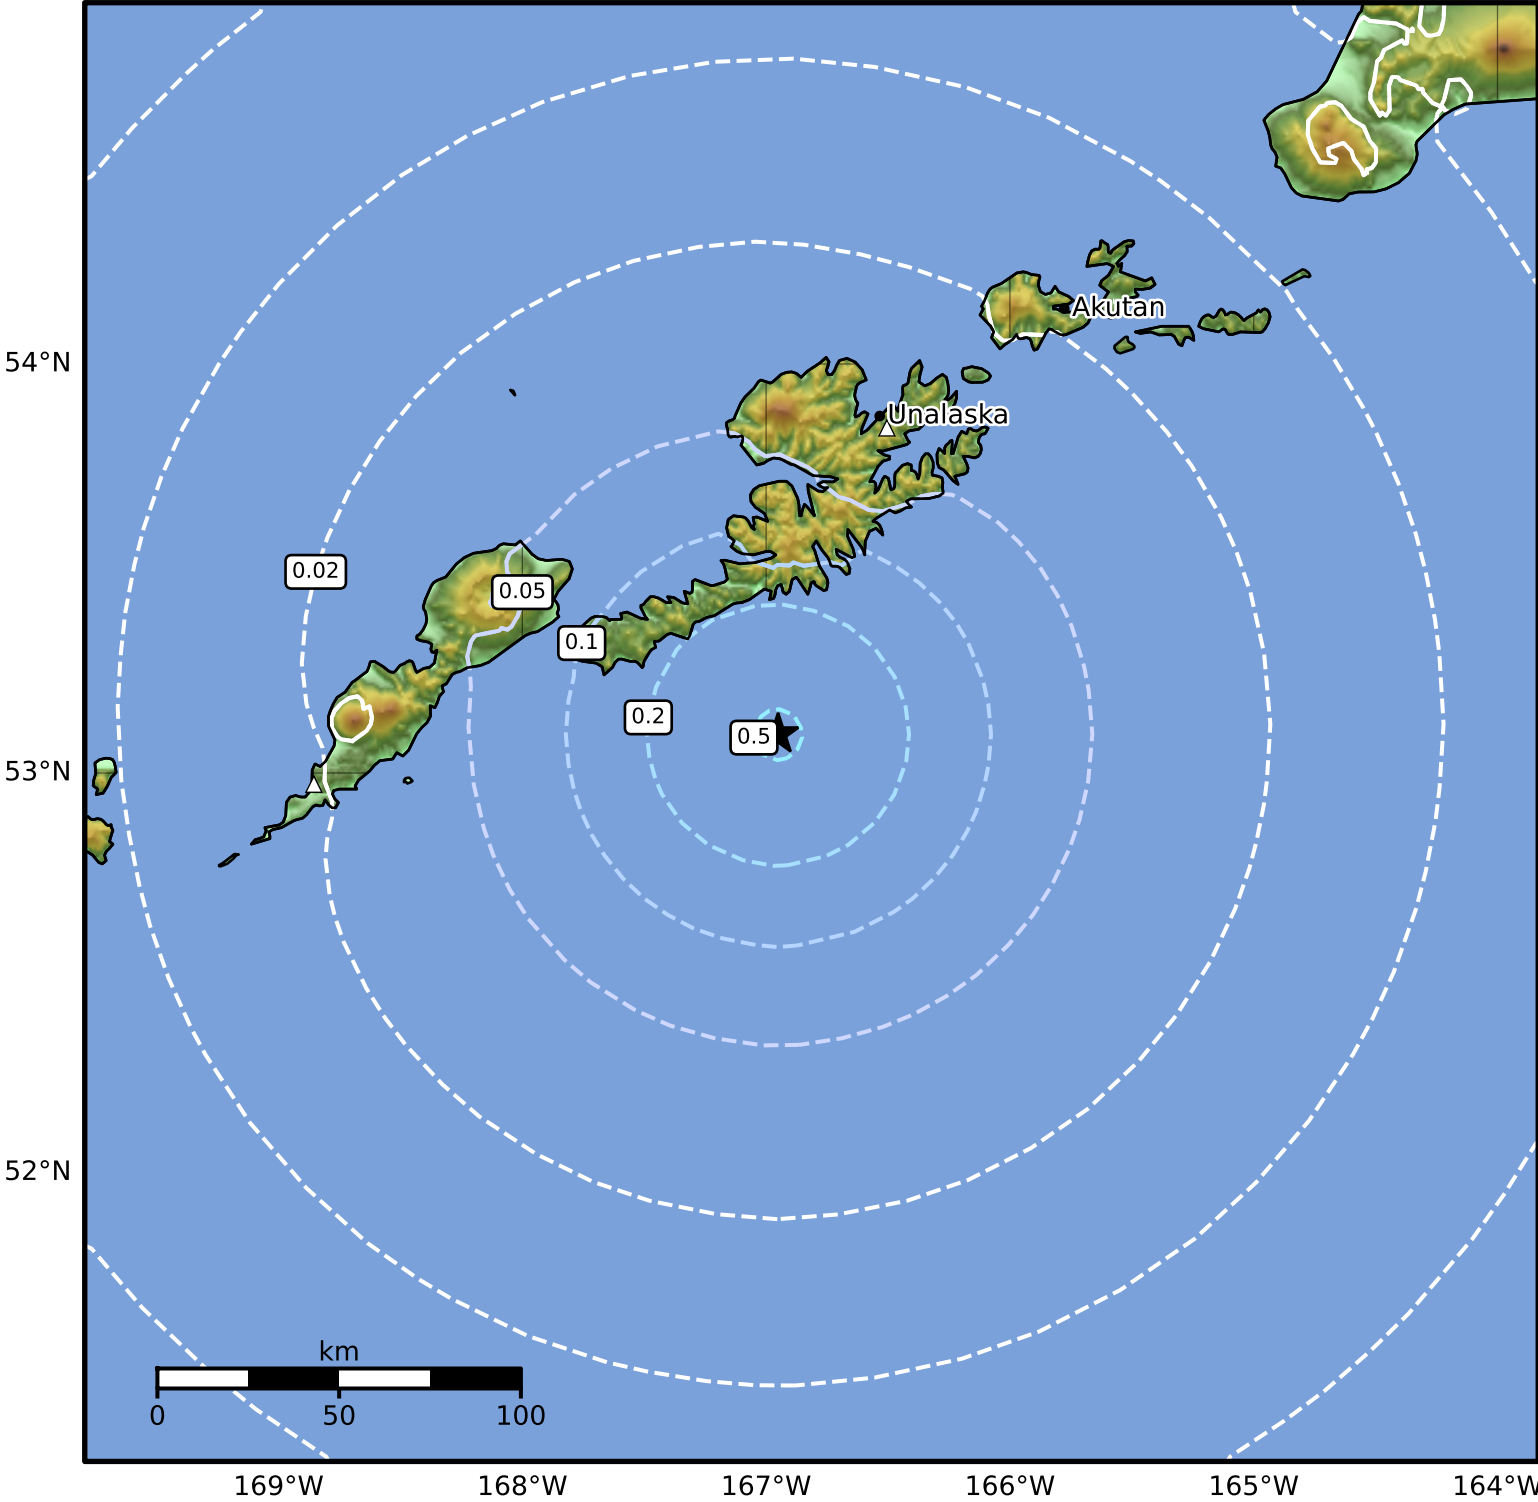

Peak Ground Velocity Map Alaska Earthquake Center
ShakeMap: 90 km (56 miles) SSW of Unalaska
Oct 06, 2024 11:08:55 UTC M4.5 N53.10 W166.95 Depth: 25.5km ID:ak024cv92s0r

PGV (cm/s)	0.1	0.2	0.5	1	2	5	10	20	50	100	200
------------	-----	-----	-----	---	---	---	----	----	----	-----	-----

Scale based on Worden et al. (2012)

Version 1: Processed 2024-10-11T16:31:01Z

△ Seismic Instrument ○ Reported Intensity

★ Epicenter