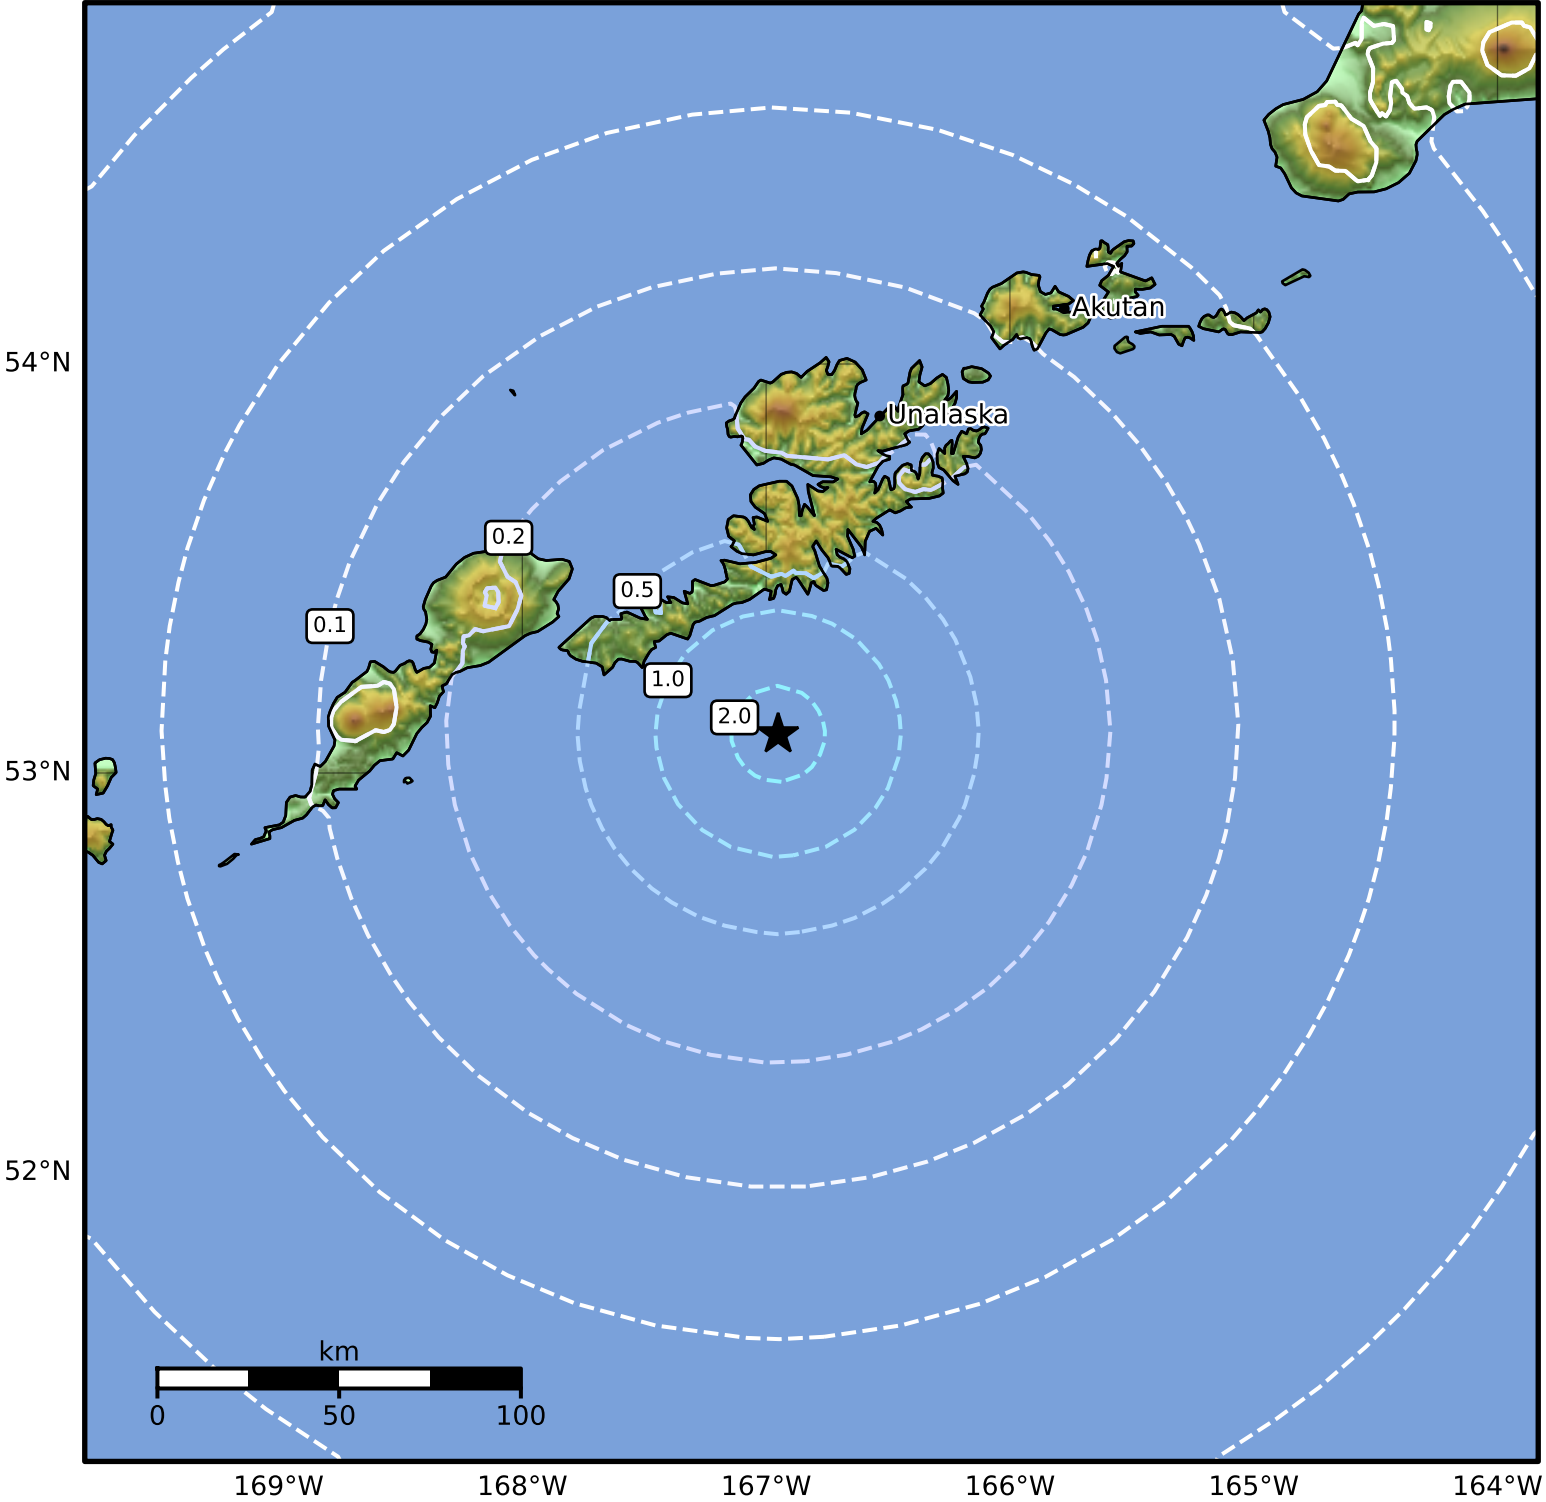

0.3 Second Peak Spectral Acceleration Map Alaska Earthquake Center  
 ShakeMap: 90 km (56 miles) SSW of Unalaska  
 Oct 06, 2024 11:08:55 UTC M4.5 N53.10 W166.95 Depth: 25.5km ID:ak024cv92s0r

SA(0.3) (%g)	0.1	0.2	0.5	1	2	5	10	20	50	100	200
--------------	-----	-----	-----	---	---	---	----	----	----	-----	-----

Scale based on Worden et al. (2012)

Version 1: Processed 2024-10-11T16:31:01Z

△ Seismic Instrument ○ Reported Intensity

★ Epicenter