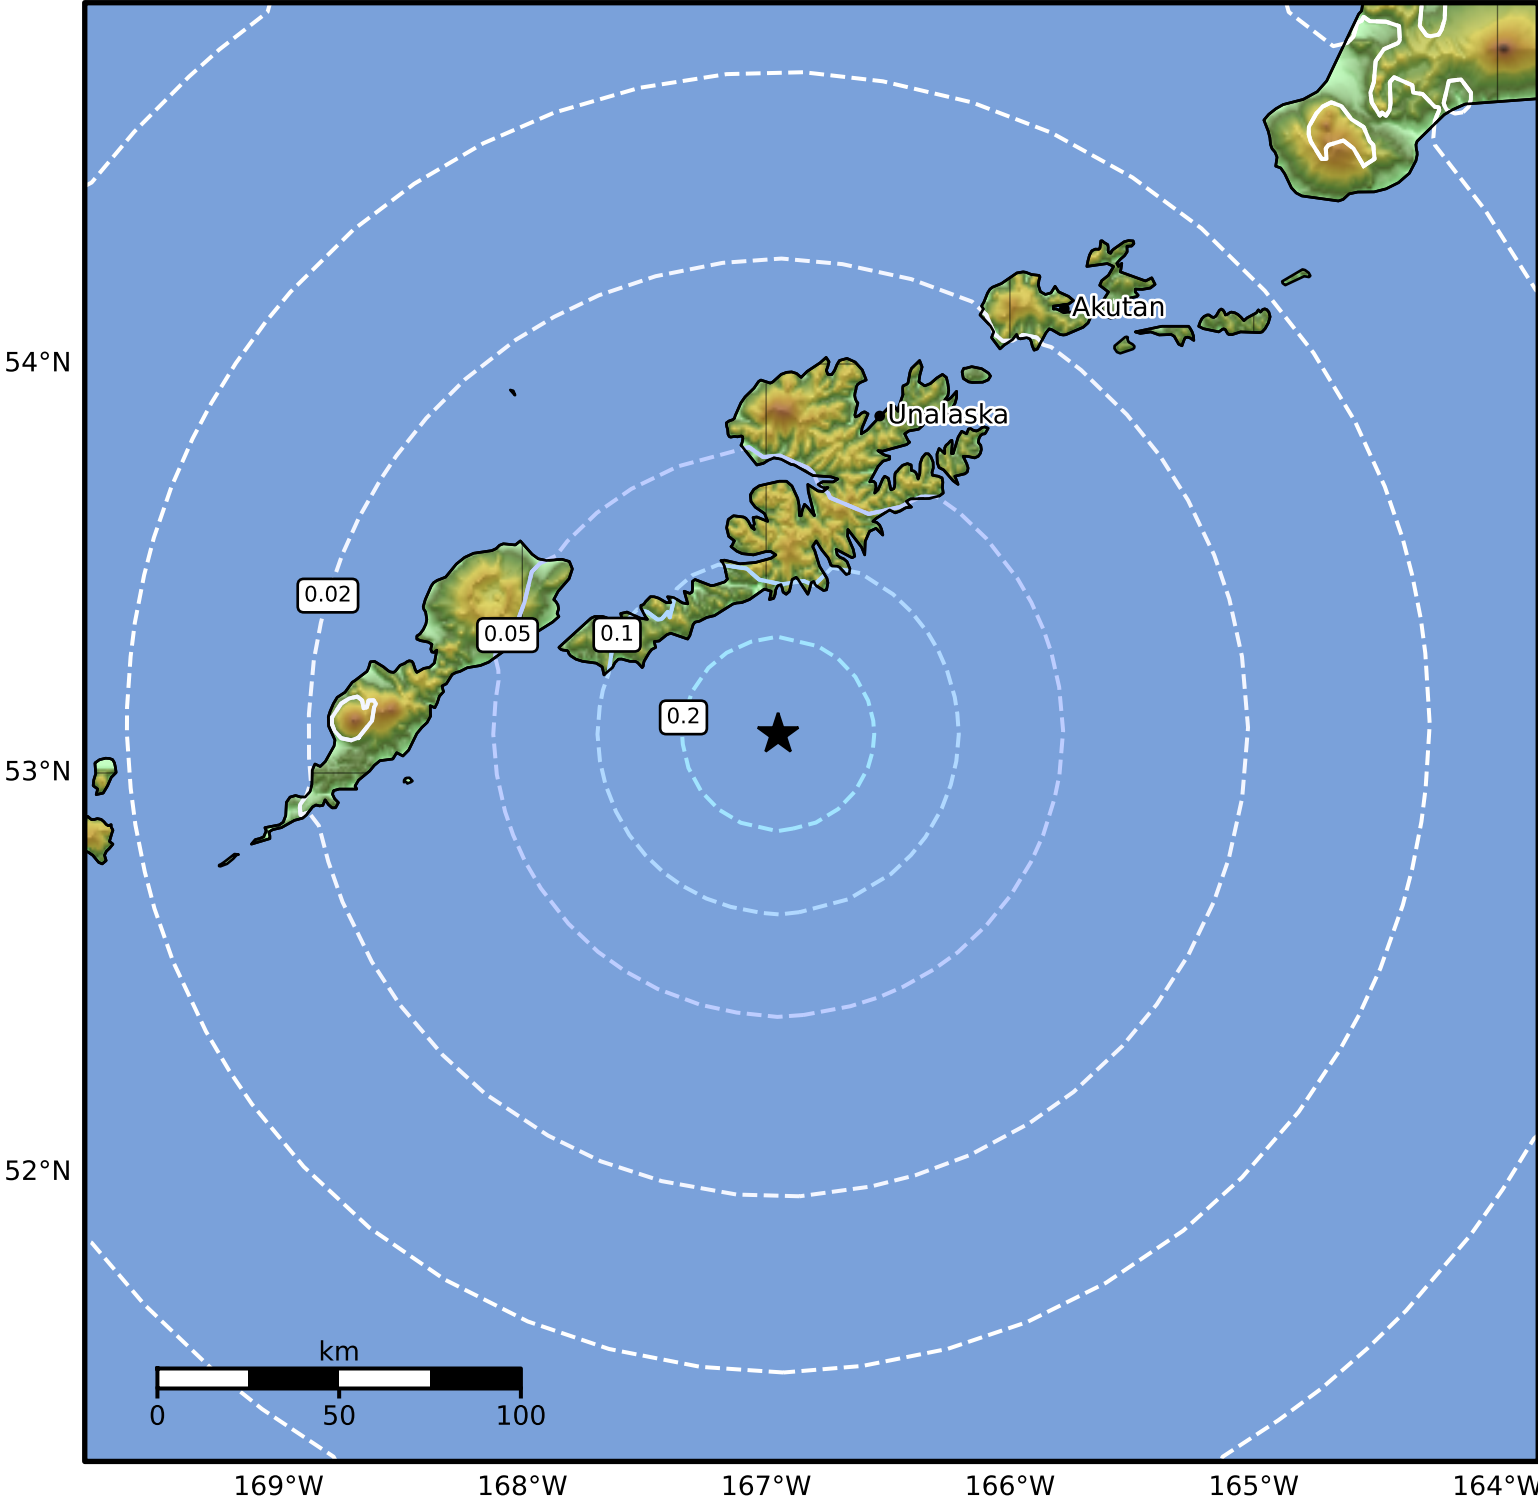

1.0 Second Peak Spectral Acceleration Map Alaska Earthquake Center
 ShakeMap: 90 km (56 miles) SSW of Unalaska
 Oct 06, 2024 11:08:55 UTC M4.5 N53.10 W166.95 Depth: 25.5km ID:ak024cv92s0r

SA(1.0) (%g)	0.1	0.2	0.5	1	2	5	10	20	50	100	200
--------------	-----	-----	-----	---	---	---	----	----	----	-----	-----

Scale based on Worden et al. (2012)

Version 1: Processed 2024-10-11T16:31:01Z

△ Seismic Instrument ○ Reported Intensity

★ Epicenter