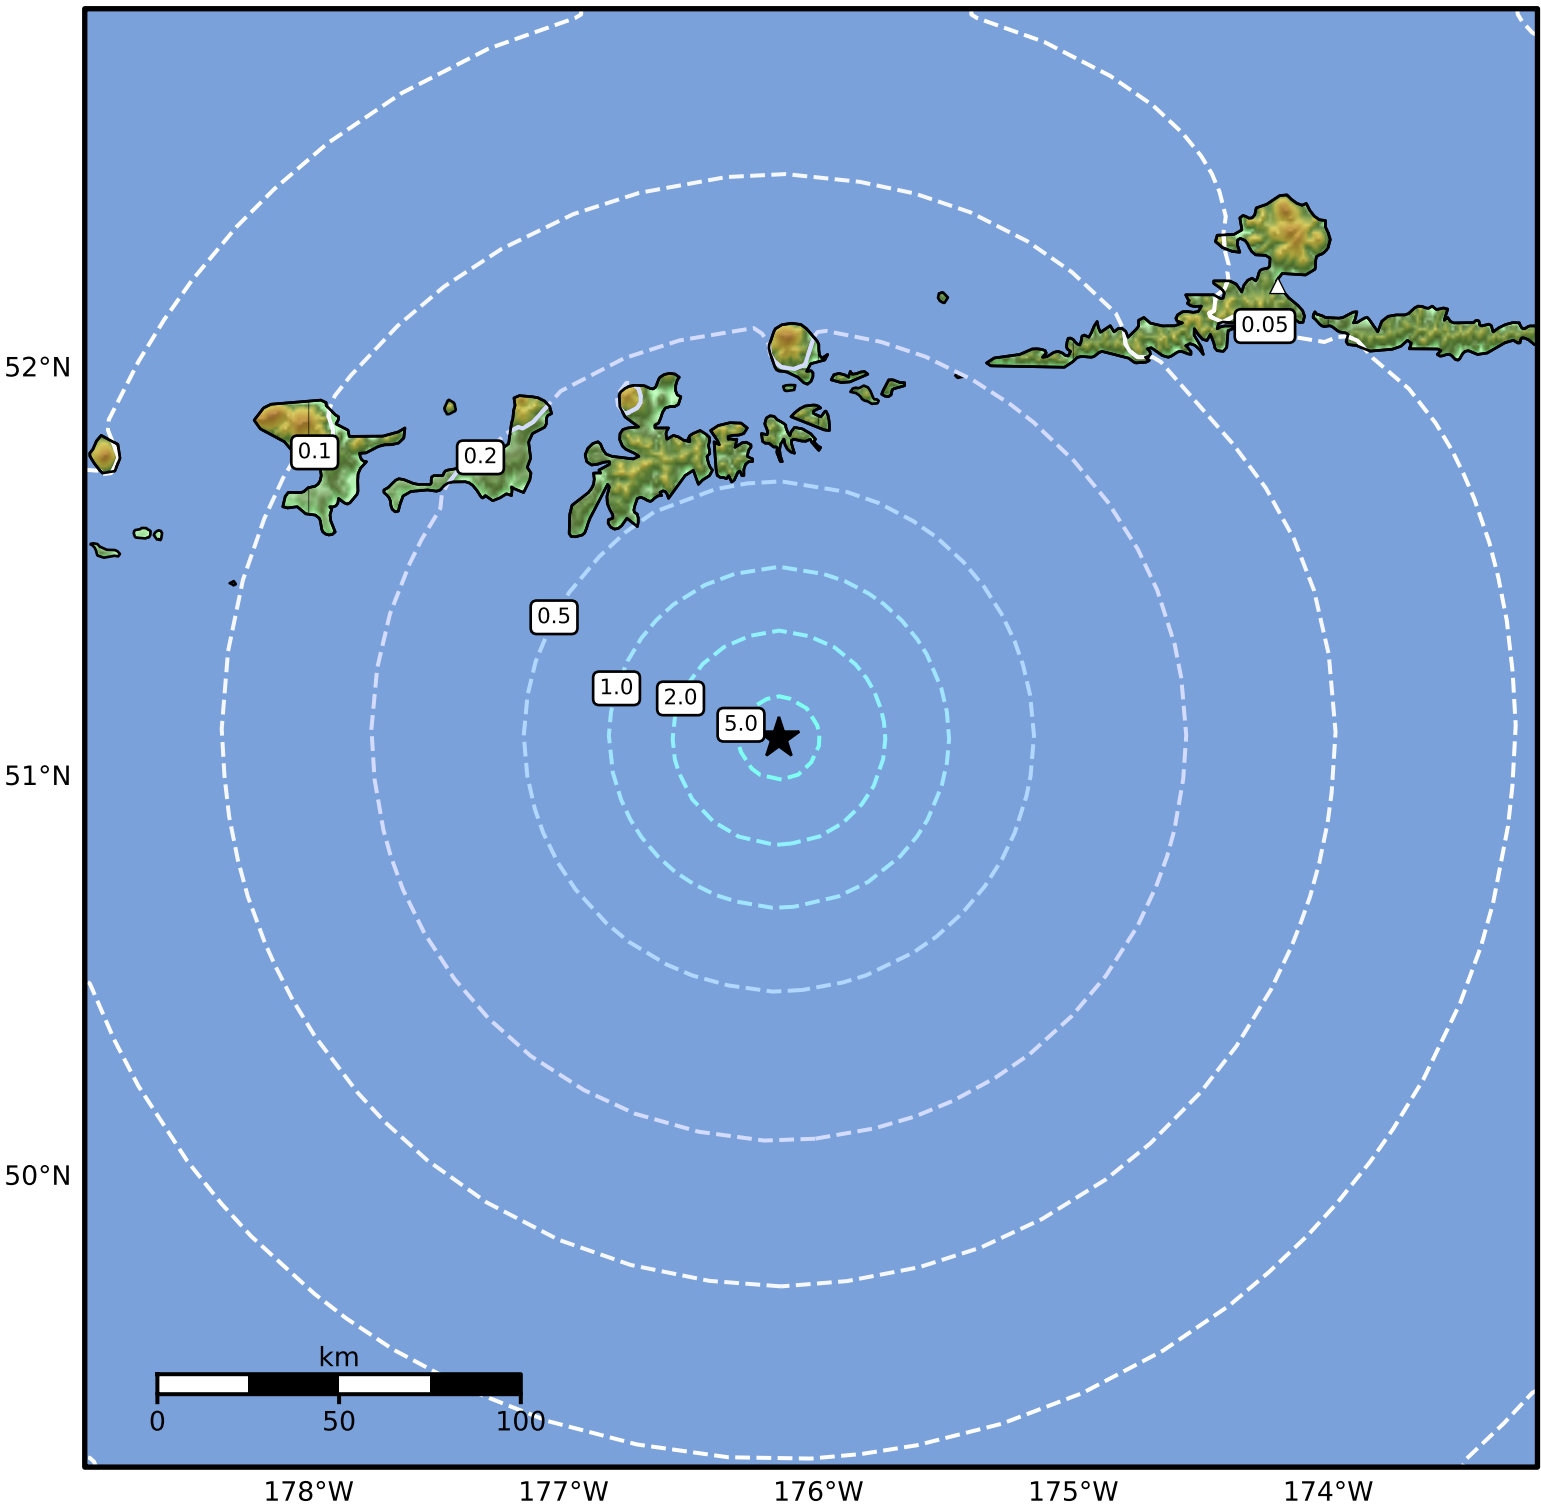

0.3 Second Peak Spectral Acceleration Map Alaska Earthquake Center  
 ShakeMap: 93 km (58 miles) SSE of Adak  
 Oct 07, 2024 21:06:53 UTC M4.6 N51.10 W176.15 Depth: 15.1km ID:ak024cx2k0tf

SA(0.3) (%g)	0.1	0.2	0.5	1	2	5	10	20	50	100	200
--------------	-----	-----	-----	---	---	---	----	----	----	-----	-----

Scale based on Worden et al. (2012)

Version 2: Processed 2024-10-08T01:18:53Z

△ Seismic Instrument ○ Reported Intensity

★ Epicenter