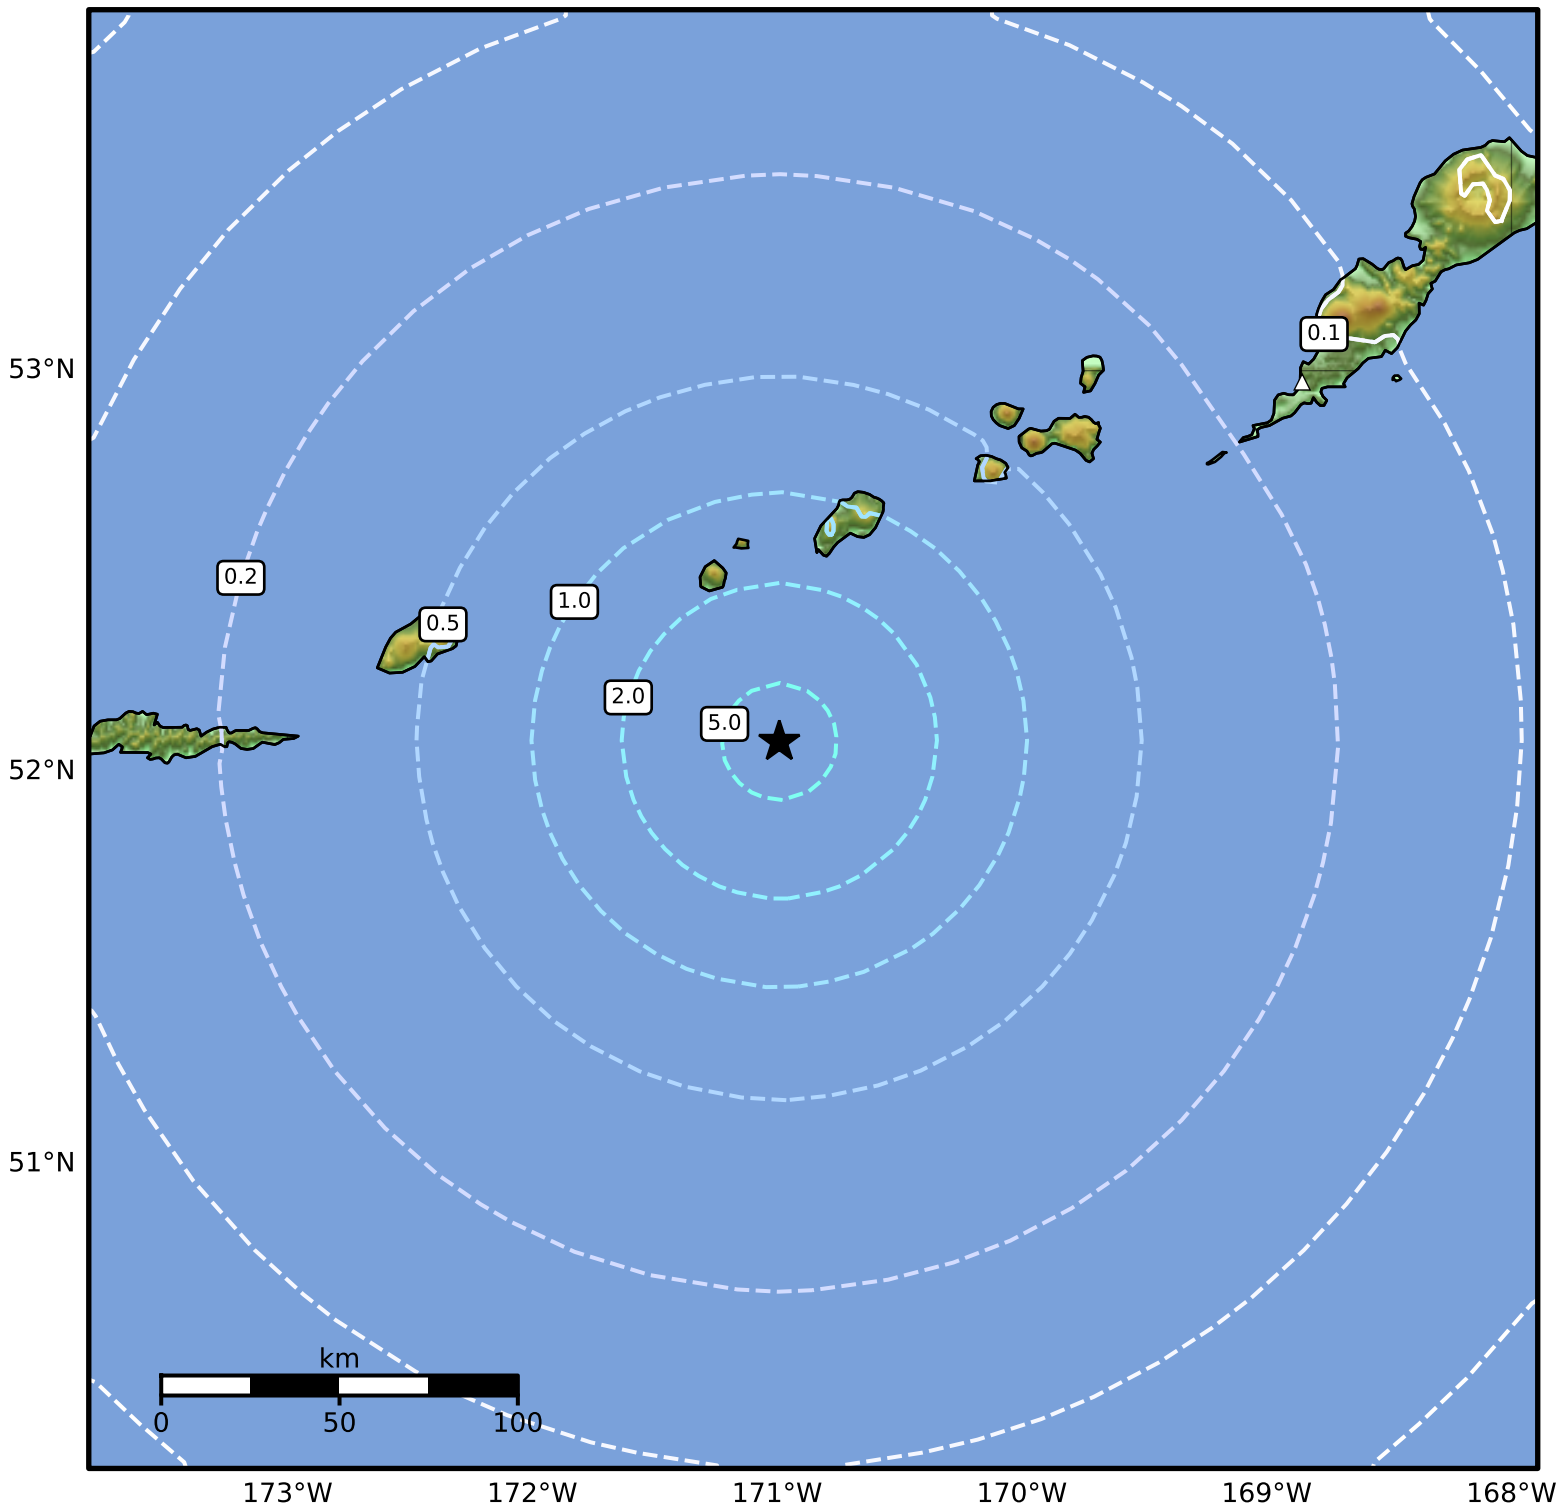

0.3 Second Peak Spectral Acceleration Map Alaska Earthquake Center
 ShakeMap: 75 km (47 miles) ESE of Amukta Pass
 Oct 09, 2024 04:41:07 UTC M5.0 N52.08 W170.99 Depth: 24.6km ID:ak024d03pqsa

SA(0.3) (%g)	0.1	0.2	0.5	1	2	5	10	20	50	100	200
--------------	-----	-----	-----	---	---	---	----	----	----	-----	-----

Scale based on Worden et al. (2012)

△ Seismic Instrument ○ Reported Intensity

★ Epicenter

Version 4: Processed 2024-10-09T05:44:03Z