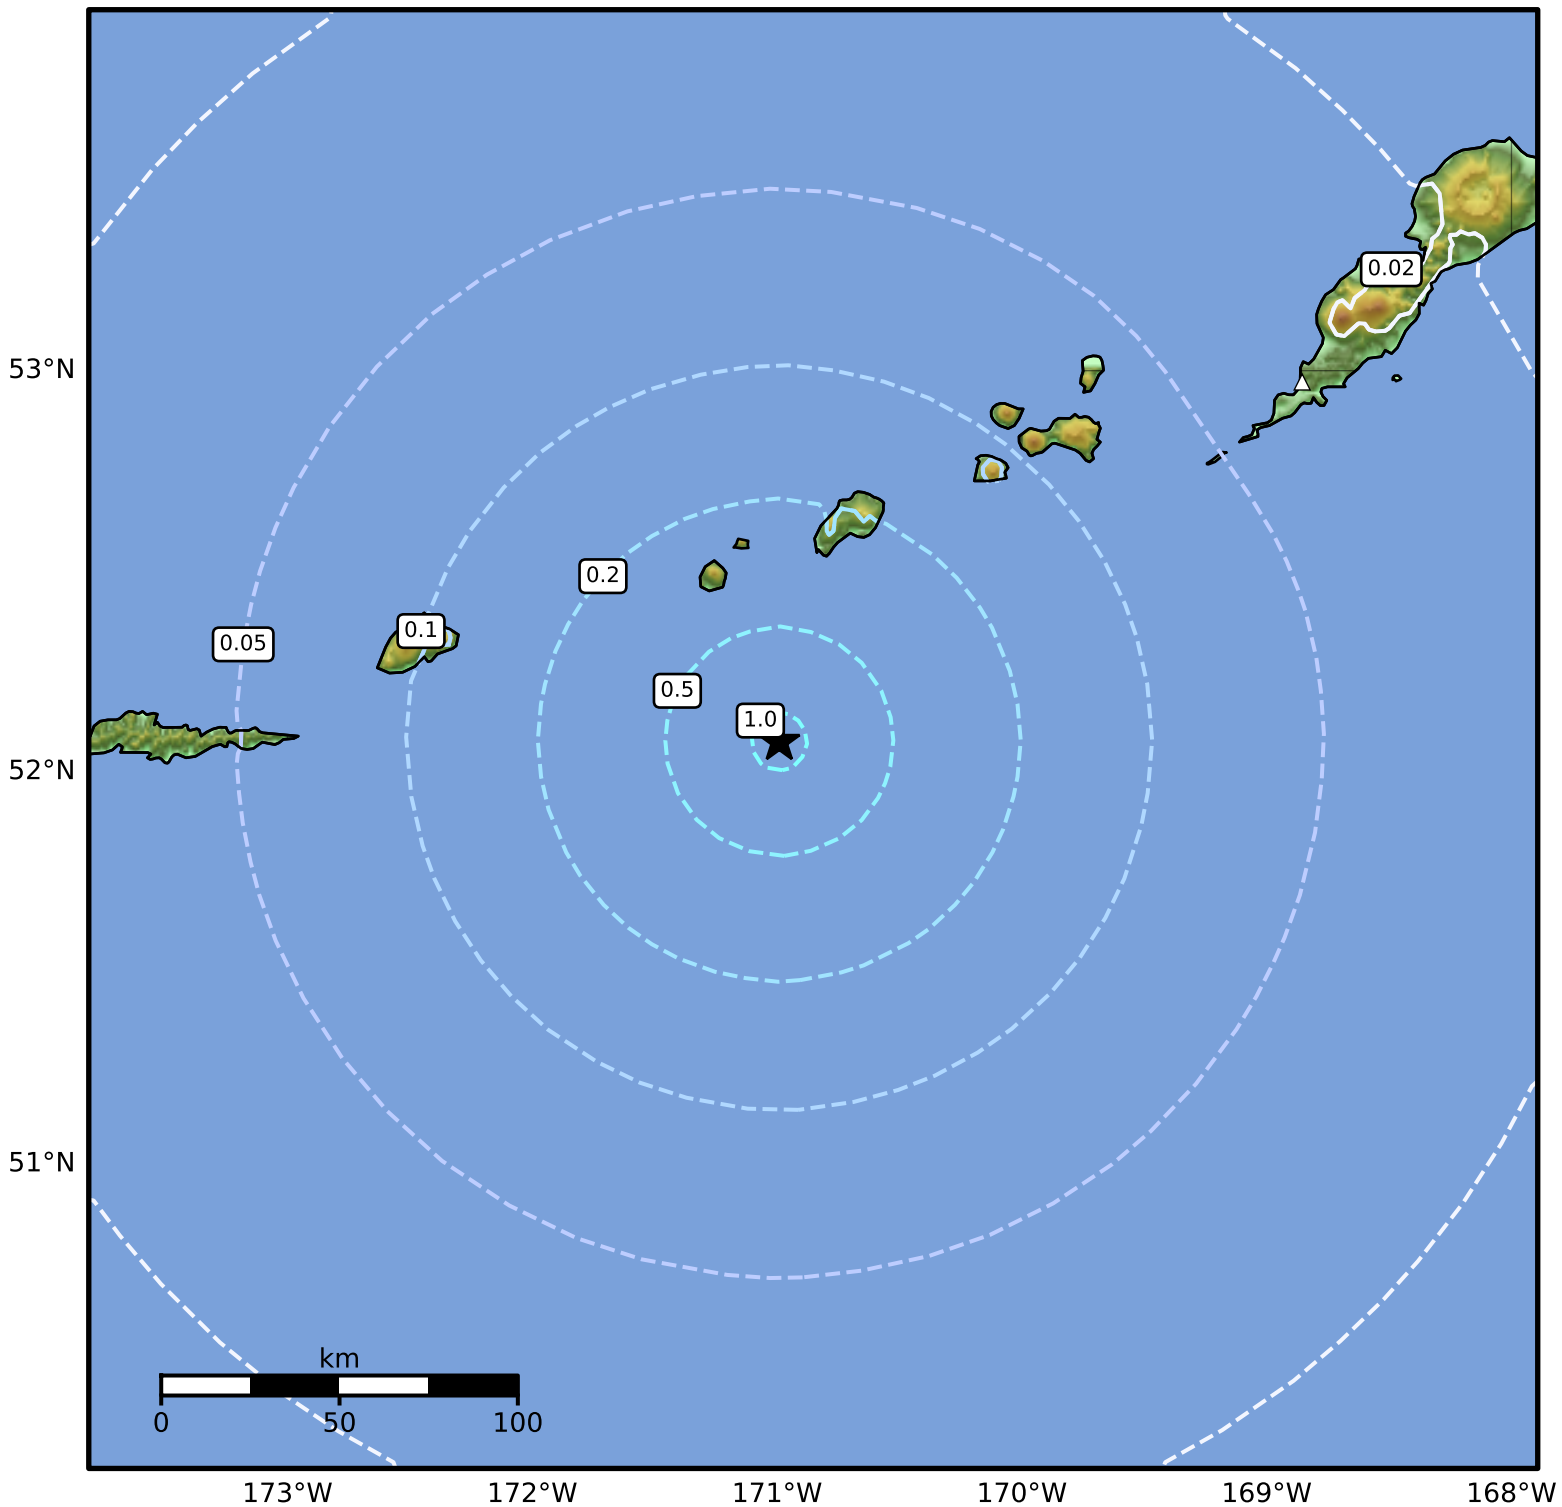

1.0 Second Peak Spectral Acceleration Map Alaska Earthquake Center
ShakeMap: 75 km (47 miles) ESE of Amukta Pass
Oct 09, 2024 04:41:07 UTC M5.0 N52.08 W170.99 Depth: 24.6km ID:ak024d03pqsa

SA(1.0) (%g)	0.1	0.2	0.5	1	2	5	10	20	50	100	200
--------------	-----	-----	-----	---	---	---	----	----	----	-----	-----

Scale based on Worden et al. (2012)

△ Seismic Instrument ○ Reported Intensity

★ Epicenter

Version 4: Processed 2024-10-09T05:44:03Z