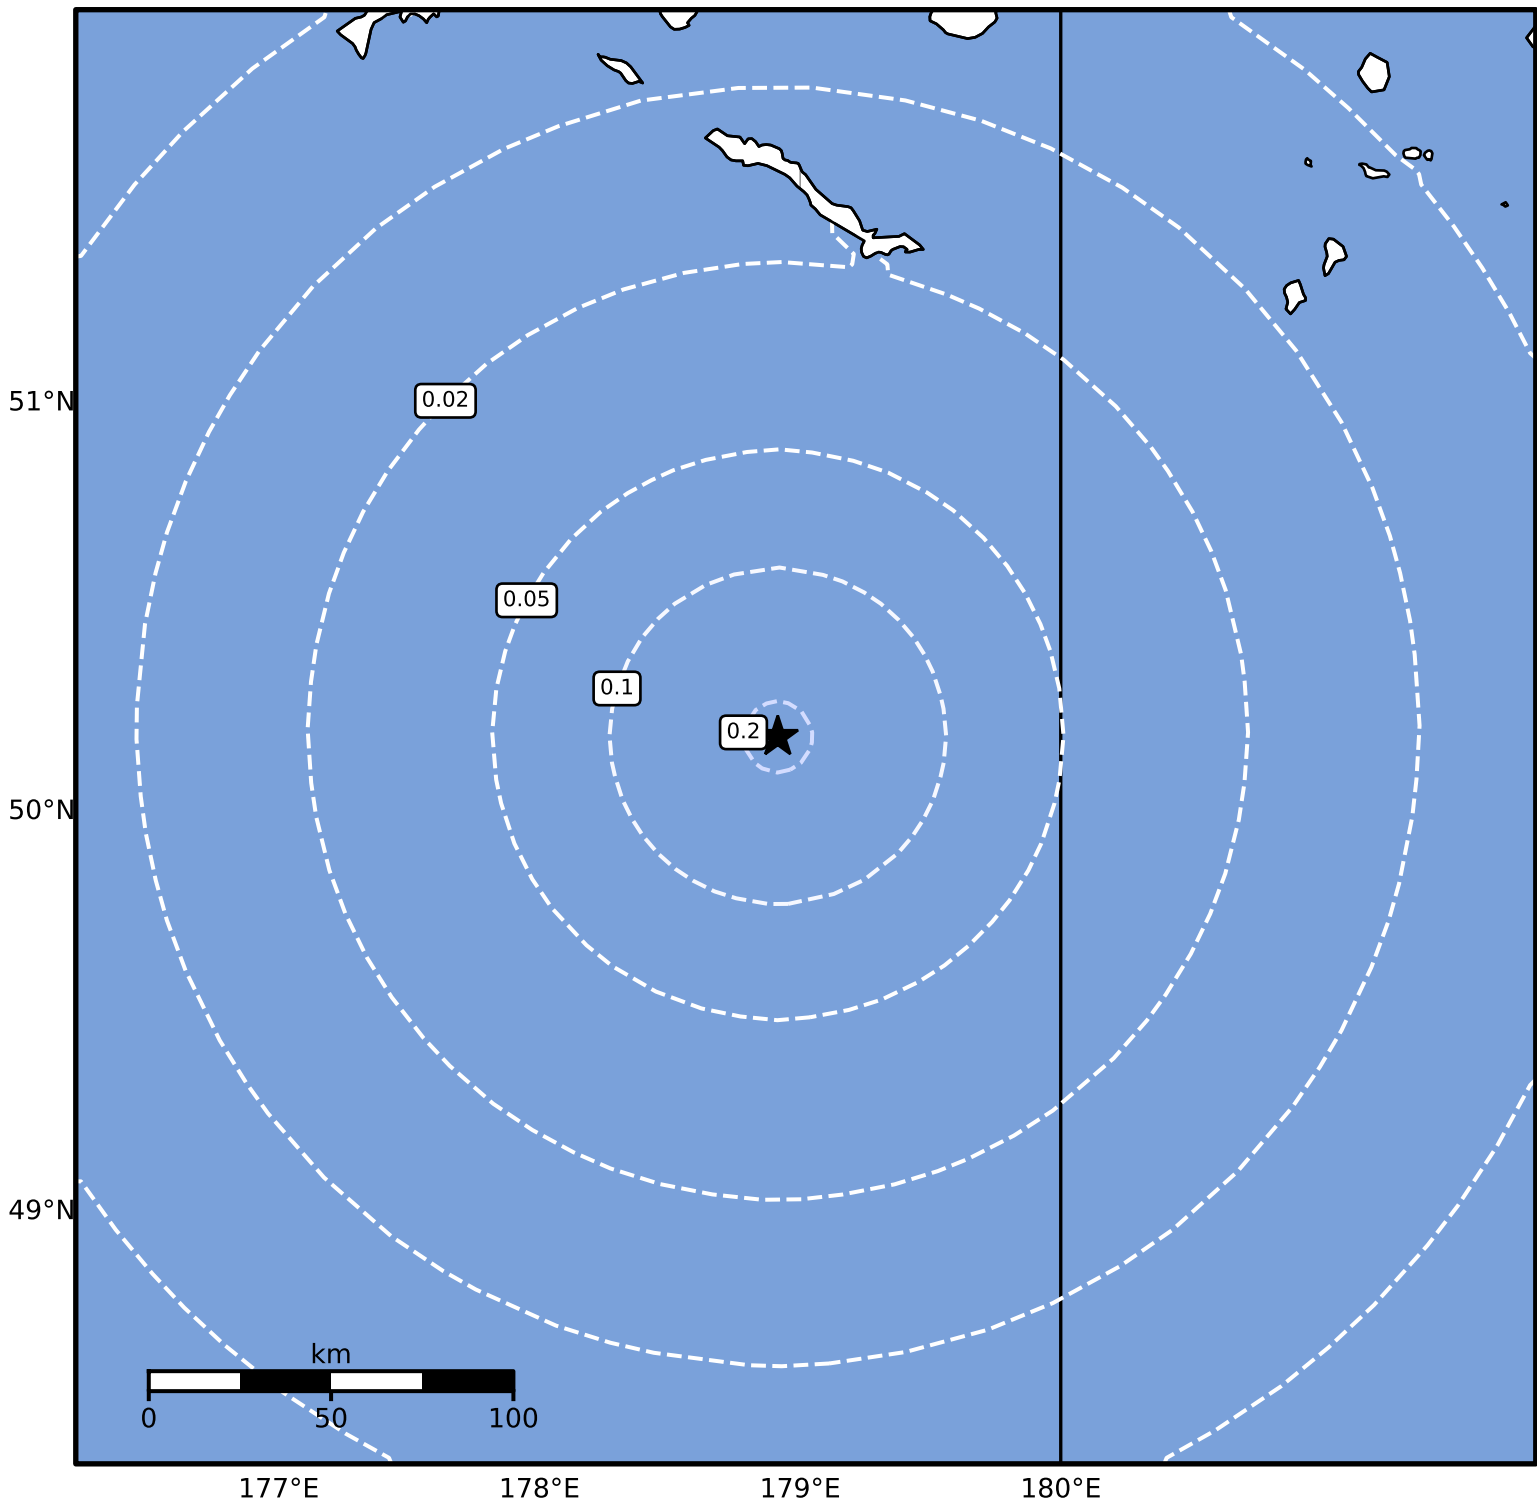

0.3 Second Peak Spectral Acceleration Map Alaska Earthquake Center
ShakeMap: 150 km (93 miles) S of Amchitka
Oct 09, 2024 15:10:39 UTC M3.6 N50.18 E178.91 Depth: 41.5km ID:ak024d0a2xiq

Scale based on Worden et al. (2012)

△ Seismic Instrument ○ Reported Intensity

★ Epicenter

Version 2: Processed 2024-10-09T16:21:27Z