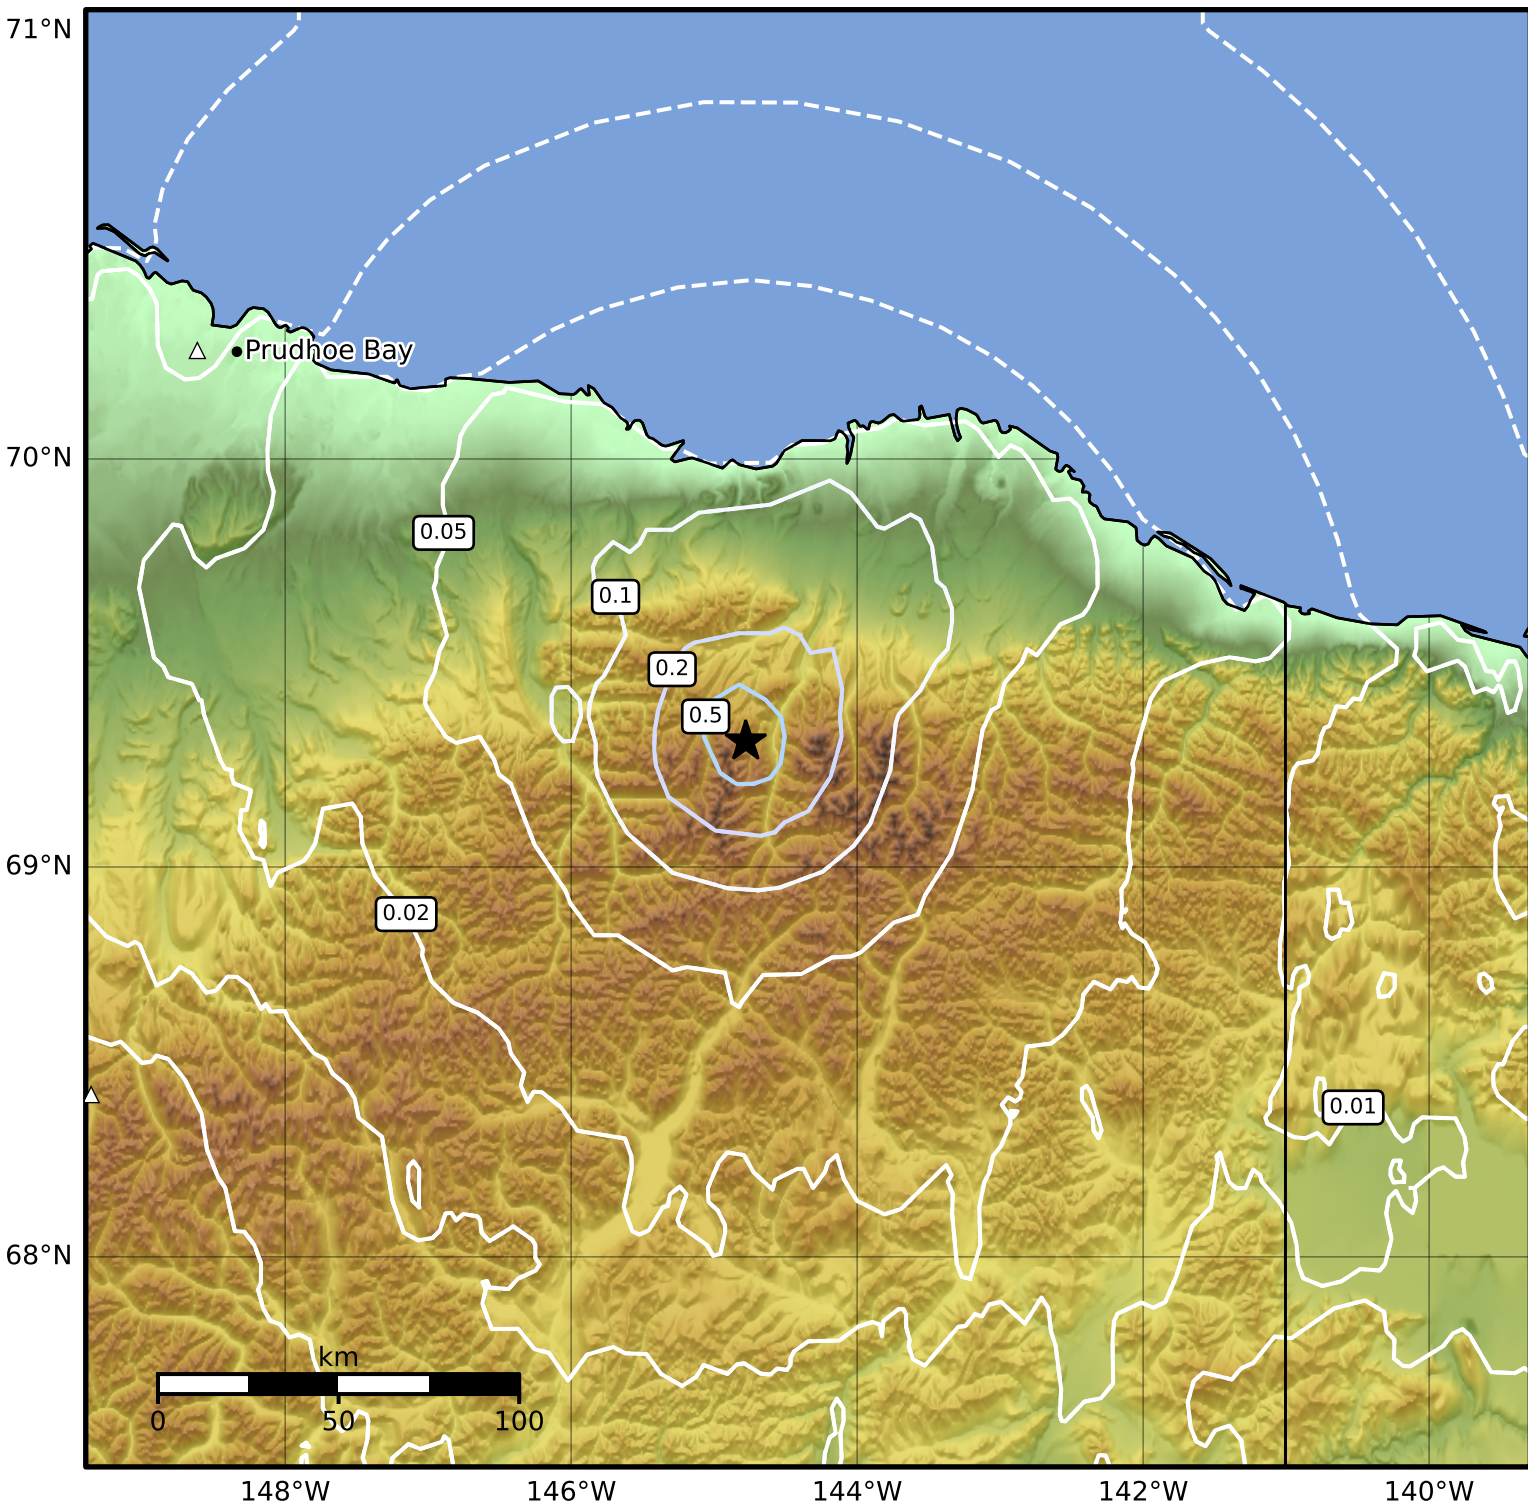

0.3 Second Peak Spectral Acceleration Map Alaska Earthquake Center
 ShakeMap: 101 km (63 miles) SSW of Kaktovik
 Oct 09, 2024 19:07:45 UTC M3.6 N69.31 W144.78 Depth: 10.6km ID:ak024d0cg203

SA(0.3) (%g)	0.1	0.2	0.5	1	2	5	10	20	50	100	200
--------------	-----	-----	-----	---	---	---	----	----	----	-----	-----

Scale based on Worden et al. (2012)

Version 1: Processed 2024-10-09T19:19:04Z

△ Seismic Instrument ○ Reported Intensity

★ Epicenter