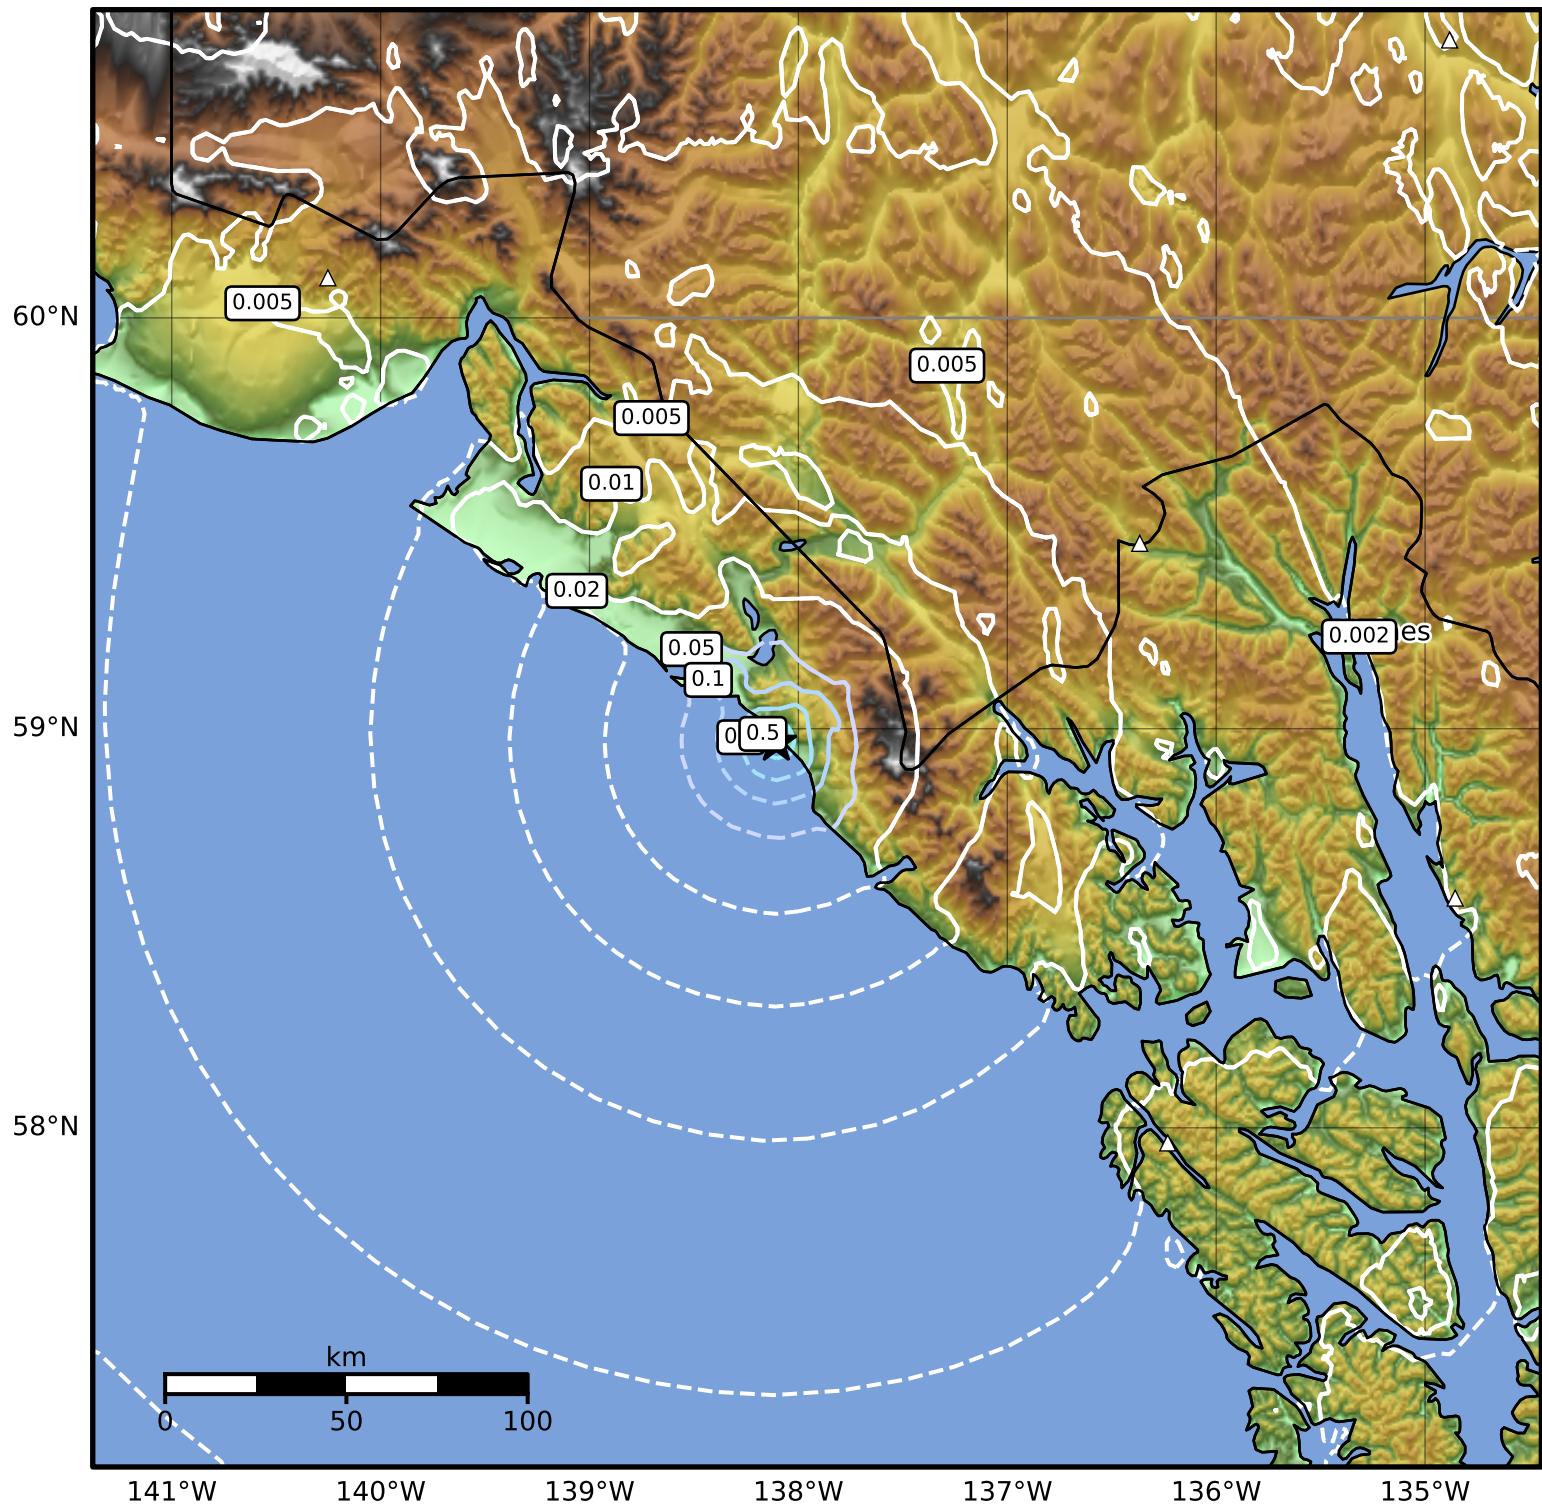

Peak Ground Velocity Map Alaska Earthquake Center
ShakeMap: 112 km (70 miles) SE of Yakutat
Oct 09, 2024 20:19:11 UTC M3.6 N58.97 W138.11 Depth: 0.1km ID:ak024d0d3zdg

PGV (cm/s)	0.1	0.2	0.5	1	2	5	10	20	50	100	200
------------	-----	-----	-----	---	---	---	----	----	----	-----	-----

Scale based on Worden et al. (2012)

Version 1: Processed 2024-10-09T20:25:16Z

△ Seismic Instrument ○ Reported Intensity

★ Epicenter