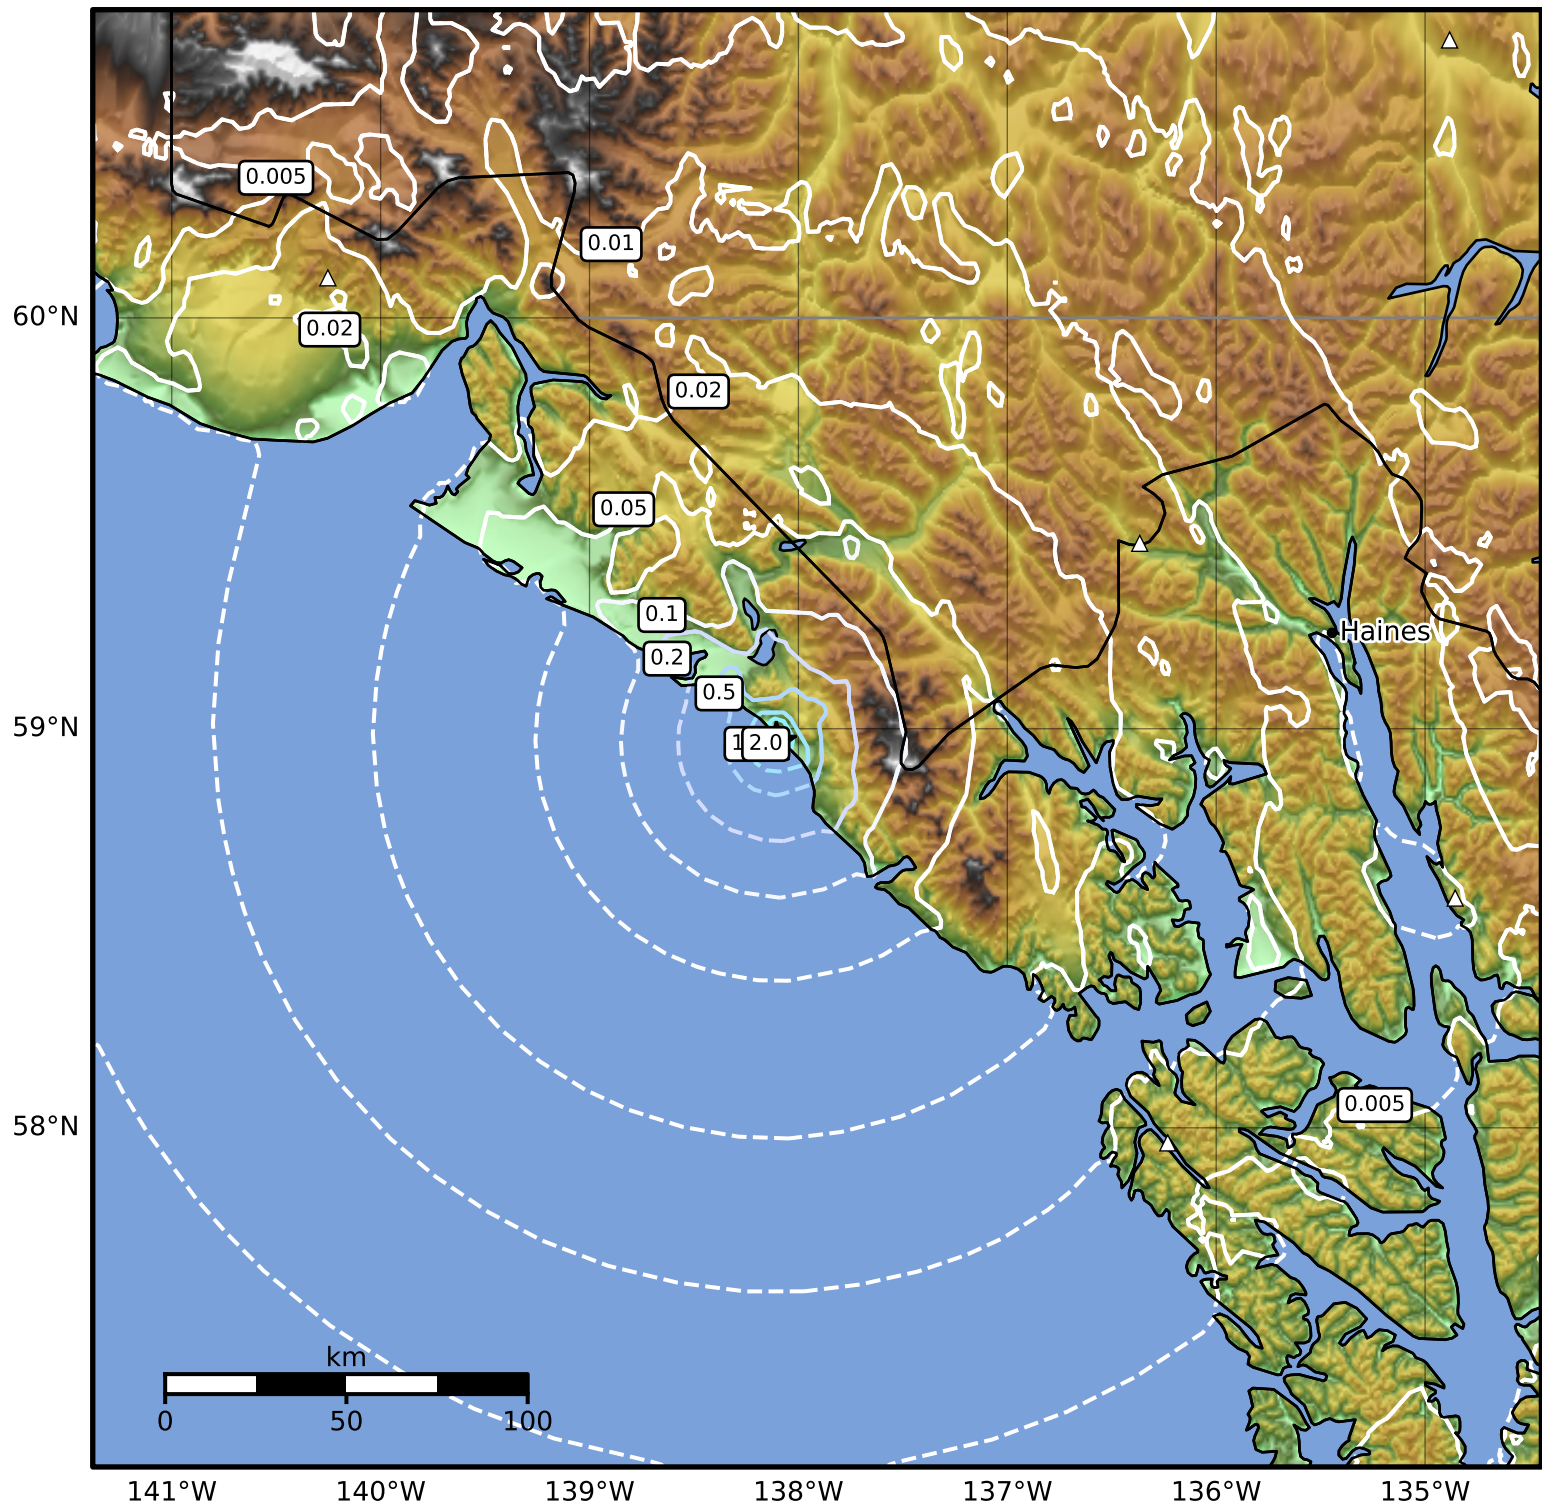

0.3 Second Peak Spectral Acceleration Map Alaska Earthquake Center
 ShakeMap: 112 km (70 miles) SE of Yakutat
 Oct 09, 2024 20:19:11 UTC M3.6 N58.97 W138.11 Depth: 0.1km ID:ak024d0d3zdq

SA(0.3) (%g)	0.1	0.2	0.5	1	2	5	10	20	50	100	200
--------------	-----	-----	-----	---	---	---	----	----	----	-----	-----

Scale based on Worden et al. (2012)

Version 1: Processed 2024-10-09T20:25:16Z

△ Seismic Instrument ○ Reported Intensity

★ Epicenter