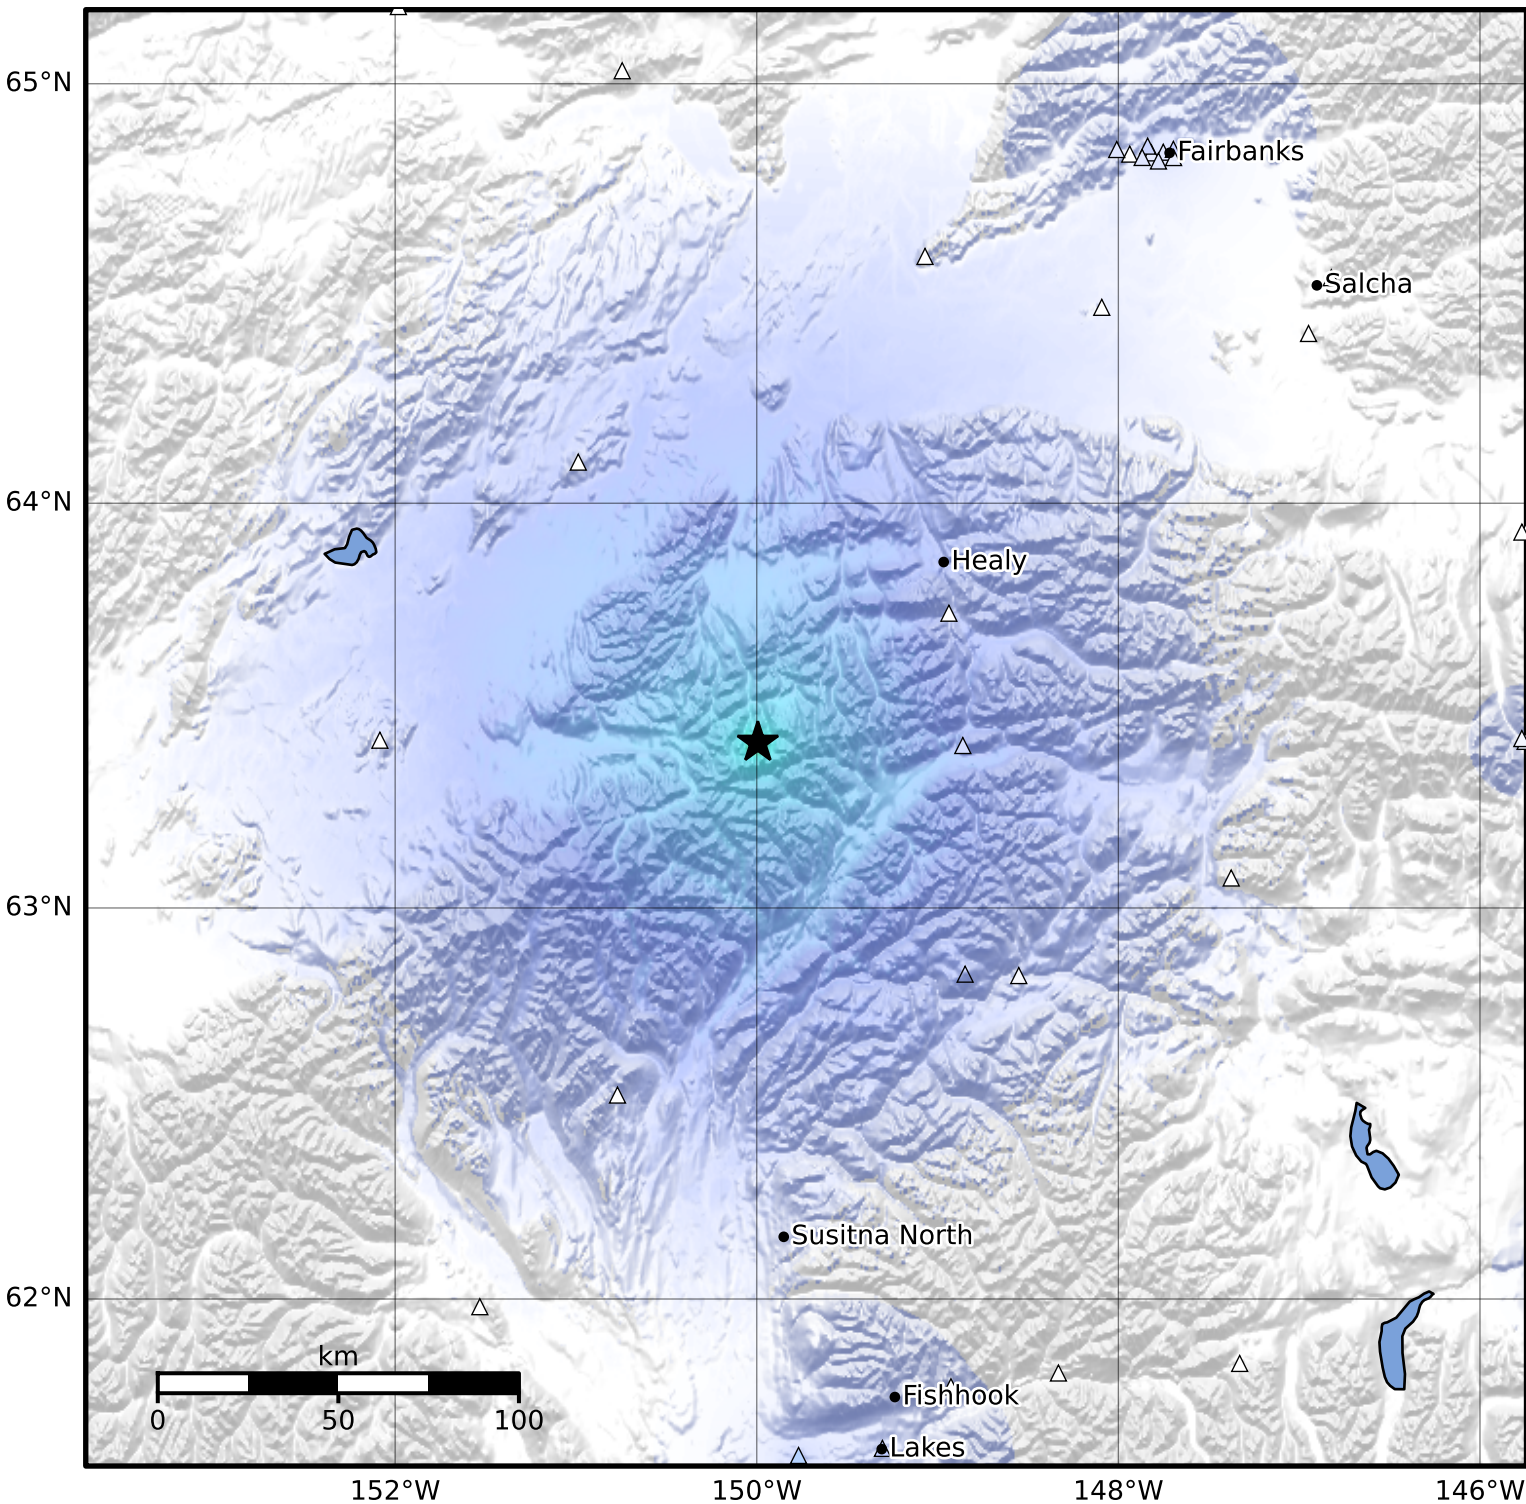

Macroseismic Intensity Map Alaska Earthquake Center
 ShakeMap: 49 km (30 miles) ESE of Kantishna
 Oct 10, 2024 00:26:09 UTC M4.3 N63.41 W149.99 Depth: 0.0km ID:ak024d1os5jt

SHAKING	Not felt	Weak	Light	Moderate	Strong	Very strong	Severe	Violent	Extreme
DAMAGE	None	None	None	Very light	Light	Moderate	Moderate/heavy	Heavy	Very heavy
PGA(%g)	<0.0464	0.297	2.76	6.2	11.5	21.5	40.1	74.7	>139
PGV(cm/s)	<0.0215	0.135	1.41	4.65	9.64	20	41.4	85.8	>178
INTENSITY	I	II-III	IV	V	VI	VII	VIII	IX	X+

Scale based on Worden et al. (2012)

△ Seismic Instrument ○ Reported Intensity

★ Epicenter

Version 1: Processed 2024-10-10T00:40:18Z