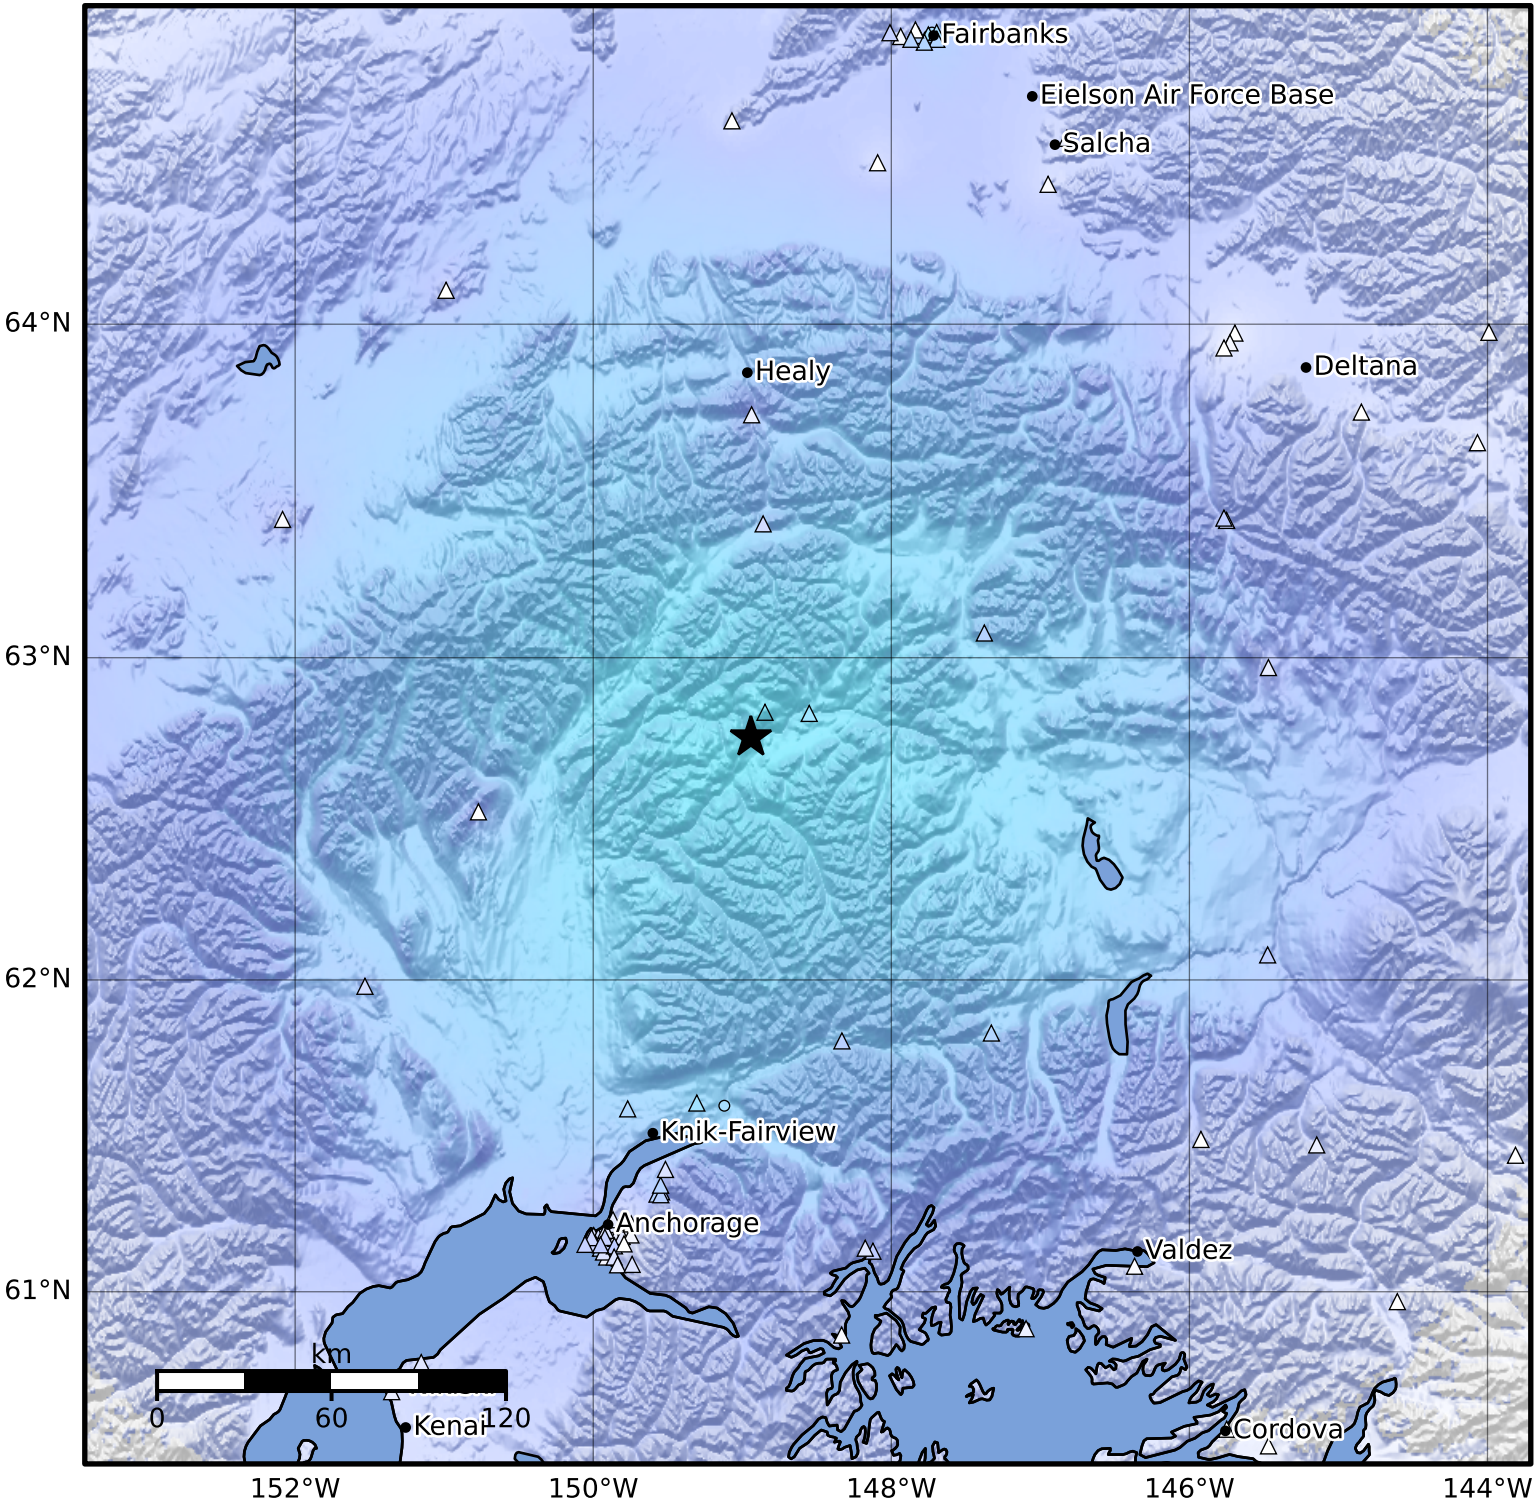

Macroseismic Intensity Map Alaska Earthquake Center
 ShakeMap: 70 km (43 miles) S of Cantwell
 Oct 11, 2024 19:17:33 UTC M4.5 N62.76 W148.94 Depth: 71.0km ID:ak024d3nkv0i

SHAKING	Not felt	Weak	Light	Moderate	Strong	Very strong	Severe	Violent	Extreme
DAMAGE	None	None	None	Very light	Light	Moderate	Moderate/heavy	Heavy	Very heavy
PGA(%g)	<0.0464	0.297	2.76	6.2	11.5	21.5	40.1	74.7	>139
PGV(cm/s)	<0.0215	0.135	1.41	4.65	9.64	20	41.4	85.8	>178
INTENSITY	I	II-III	IV	V	VI	VII	VIII	IX	X+

Scale based on Worden et al. (2012)

Version 2: Processed 2024-10-11T19:37:41Z

△ Seismic Instrument ○ Reported Intensity

★ Epicenter