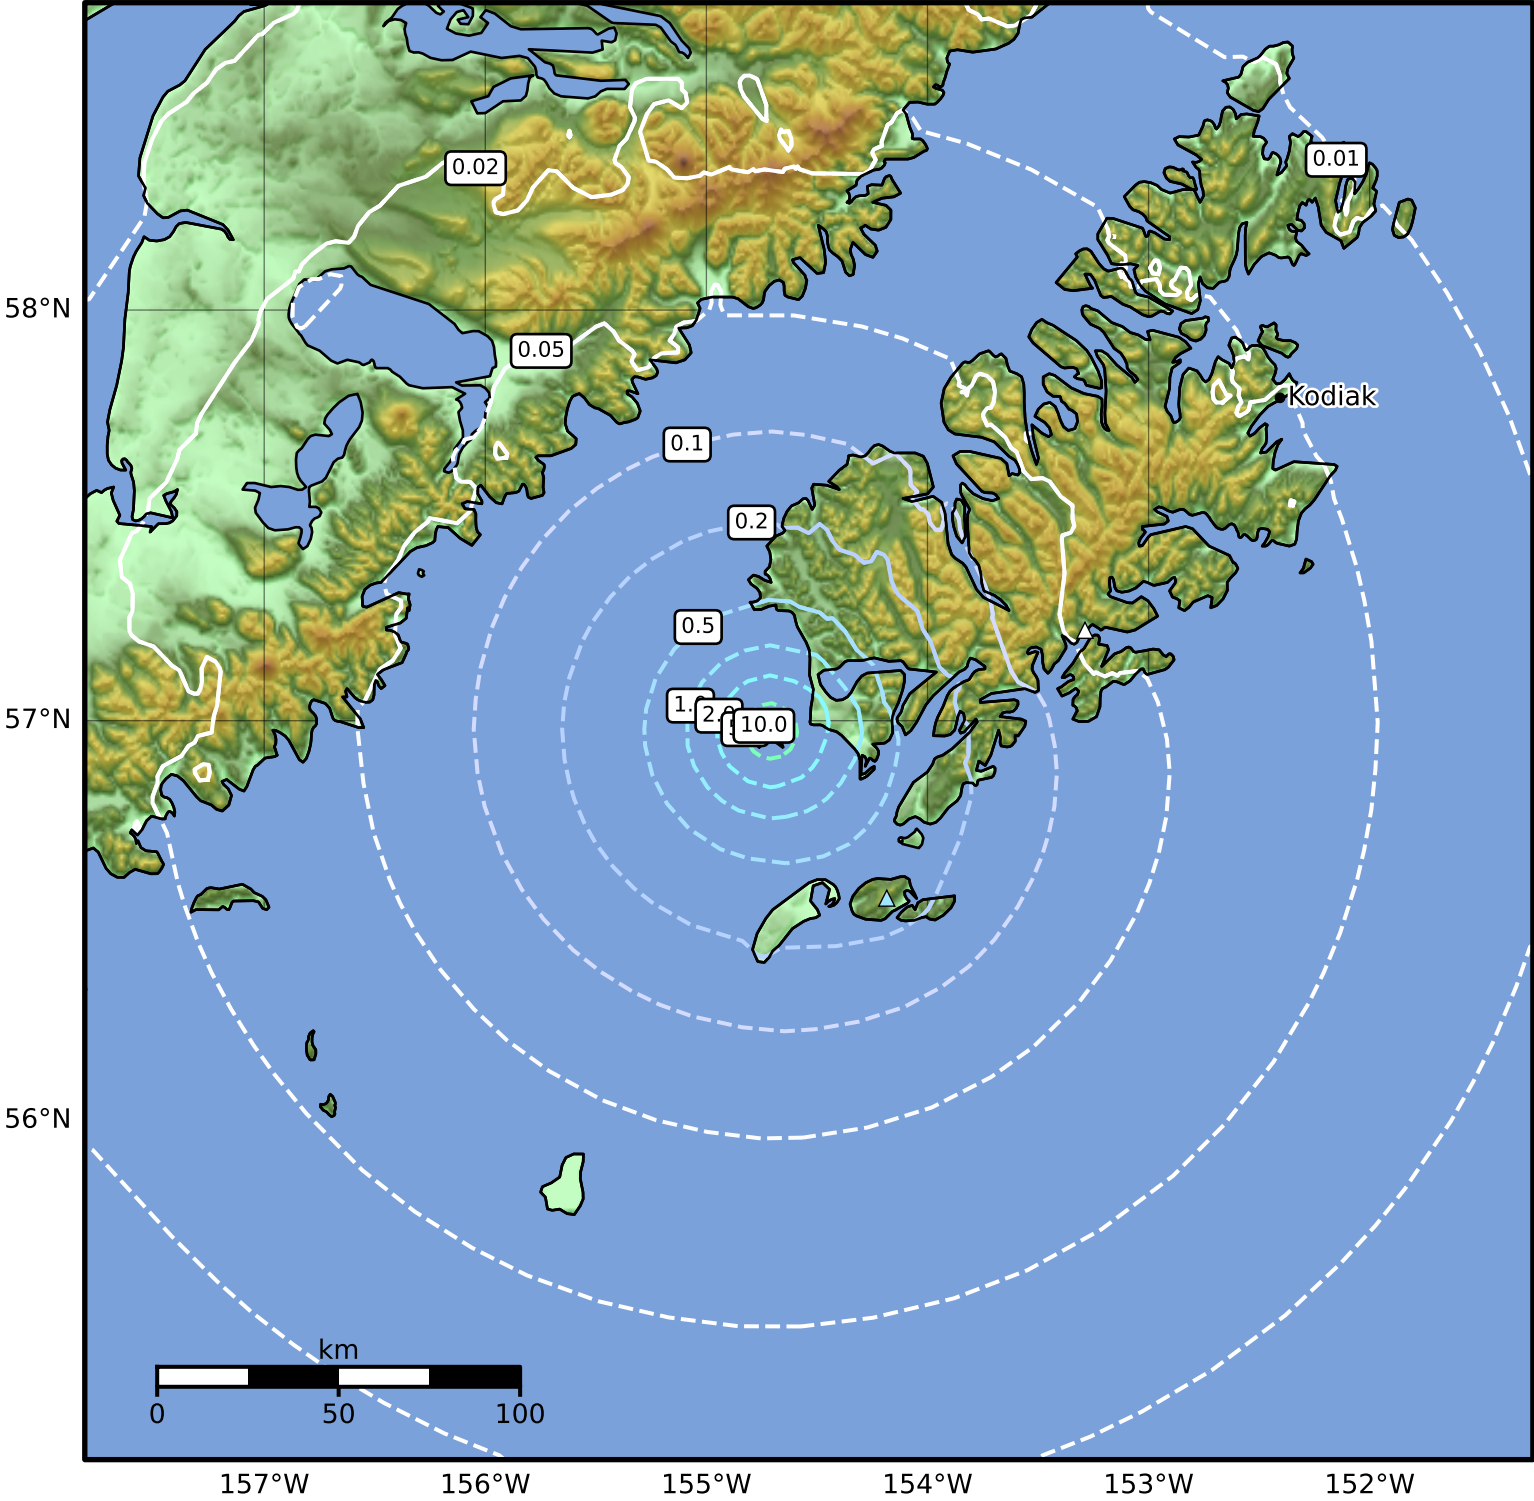

Peak Ground Acceleration Map Alaska Earthquake Center
 ShakeMap: 32 km (20 miles) W of Akhiok
 Oct 12, 2024 07:57:27 UTC M4.4 N56.98 W154.71 Depth: 2.9km ID:ak024d547kc3

PGA (%g)	0.1	0.2	0.5	1	2	5	10	20	50	100	200
----------	-----	-----	-----	---	---	---	----	----	----	-----	-----

Scale based on Worden et al. (2012)

Version 2: Processed 2024-10-12T08:09:39Z

△ Seismic Instrument ○ Reported Intensity

★ Epicenter