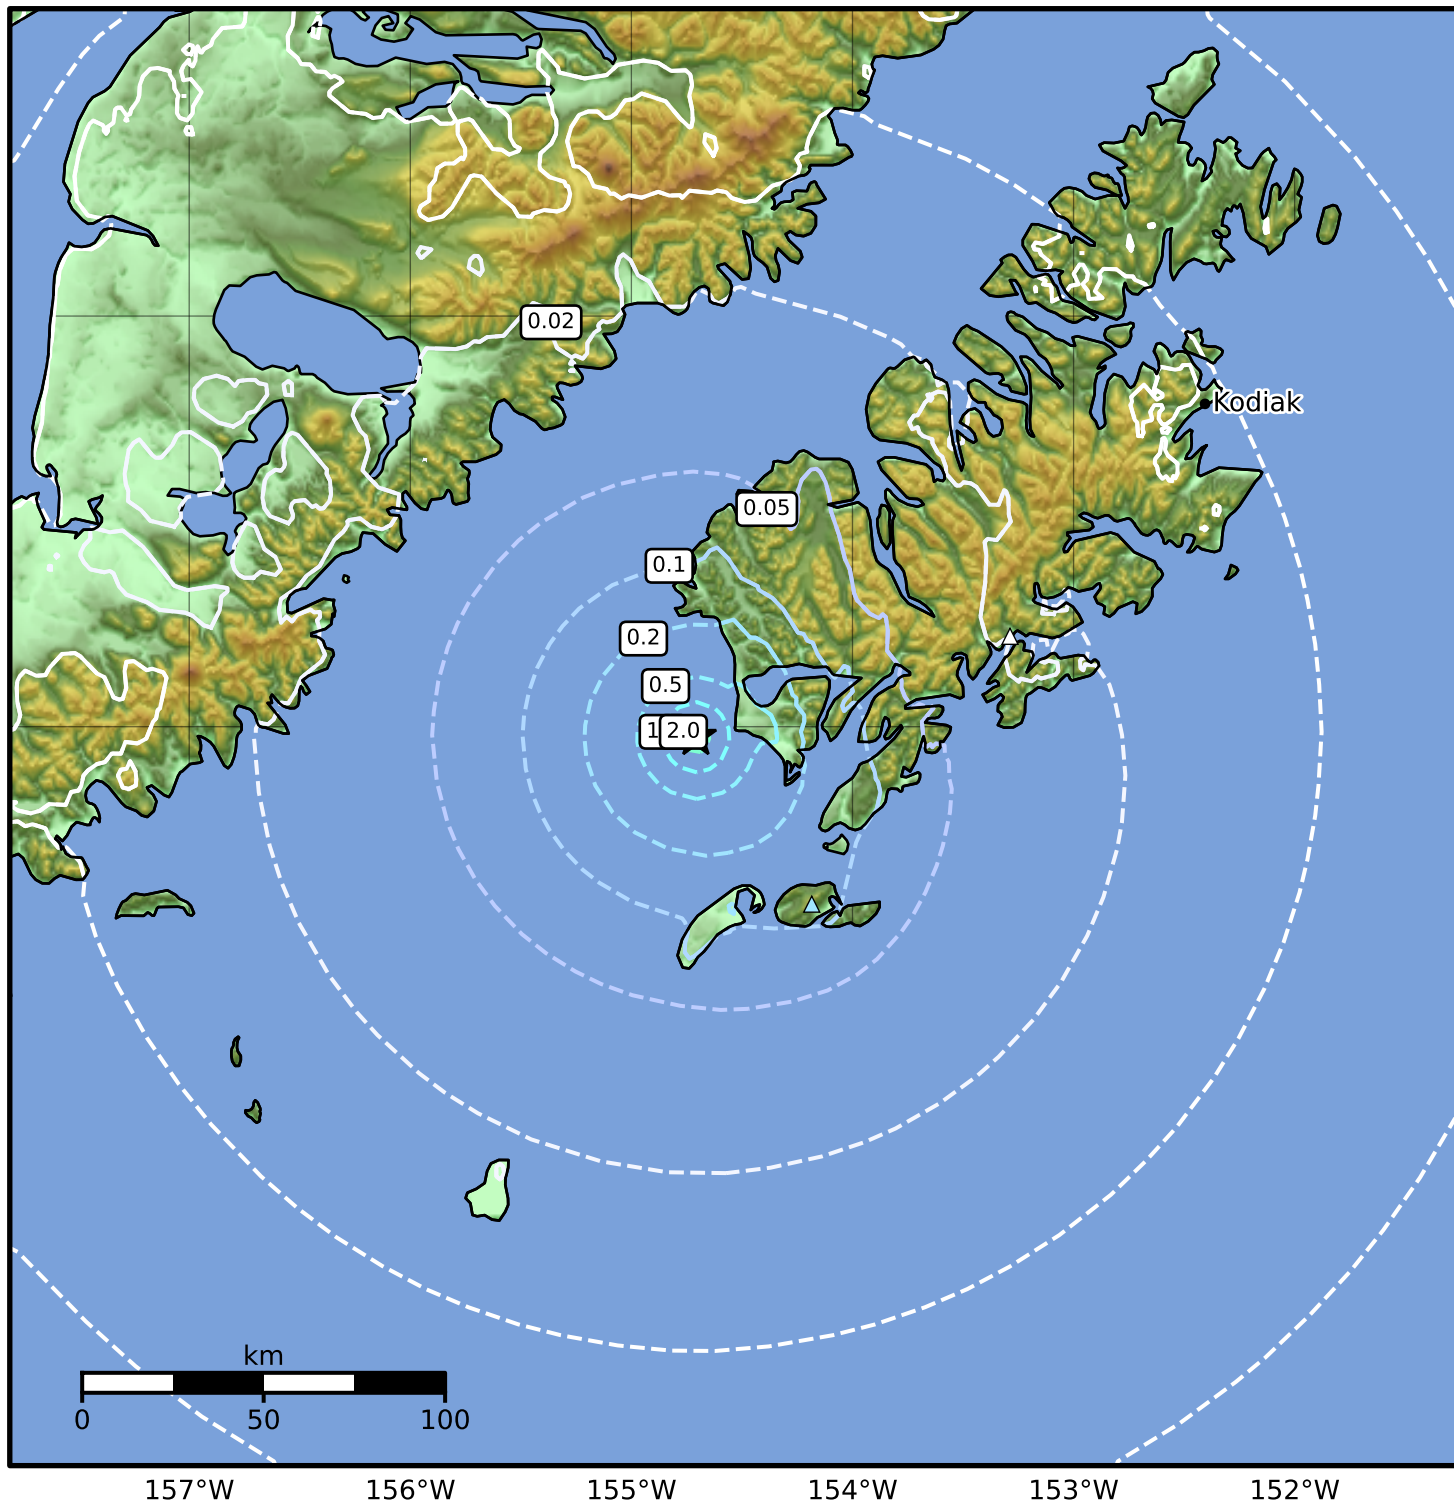

1.0 Second Peak Spectral Acceleration Map Alaska Earthquake Center
 ShakeMap: 32 km (20 miles) W of Akhiok
 Oct 12, 2024 07:57:27 UTC M4.4 N56.98 W154.71 Depth: 2.9km ID:ak024d547kc3

SA(1.0) (%g)	0.1	0.2	0.5	1	2	5	10	20	50	100	200
--------------	-----	-----	-----	---	---	---	----	----	----	-----	-----

Scale based on Worden et al. (2012)

Version 2: Processed 2024-10-12T08:09:39Z

△ Seismic Instrument ○ Reported Intensity

★ Epicenter