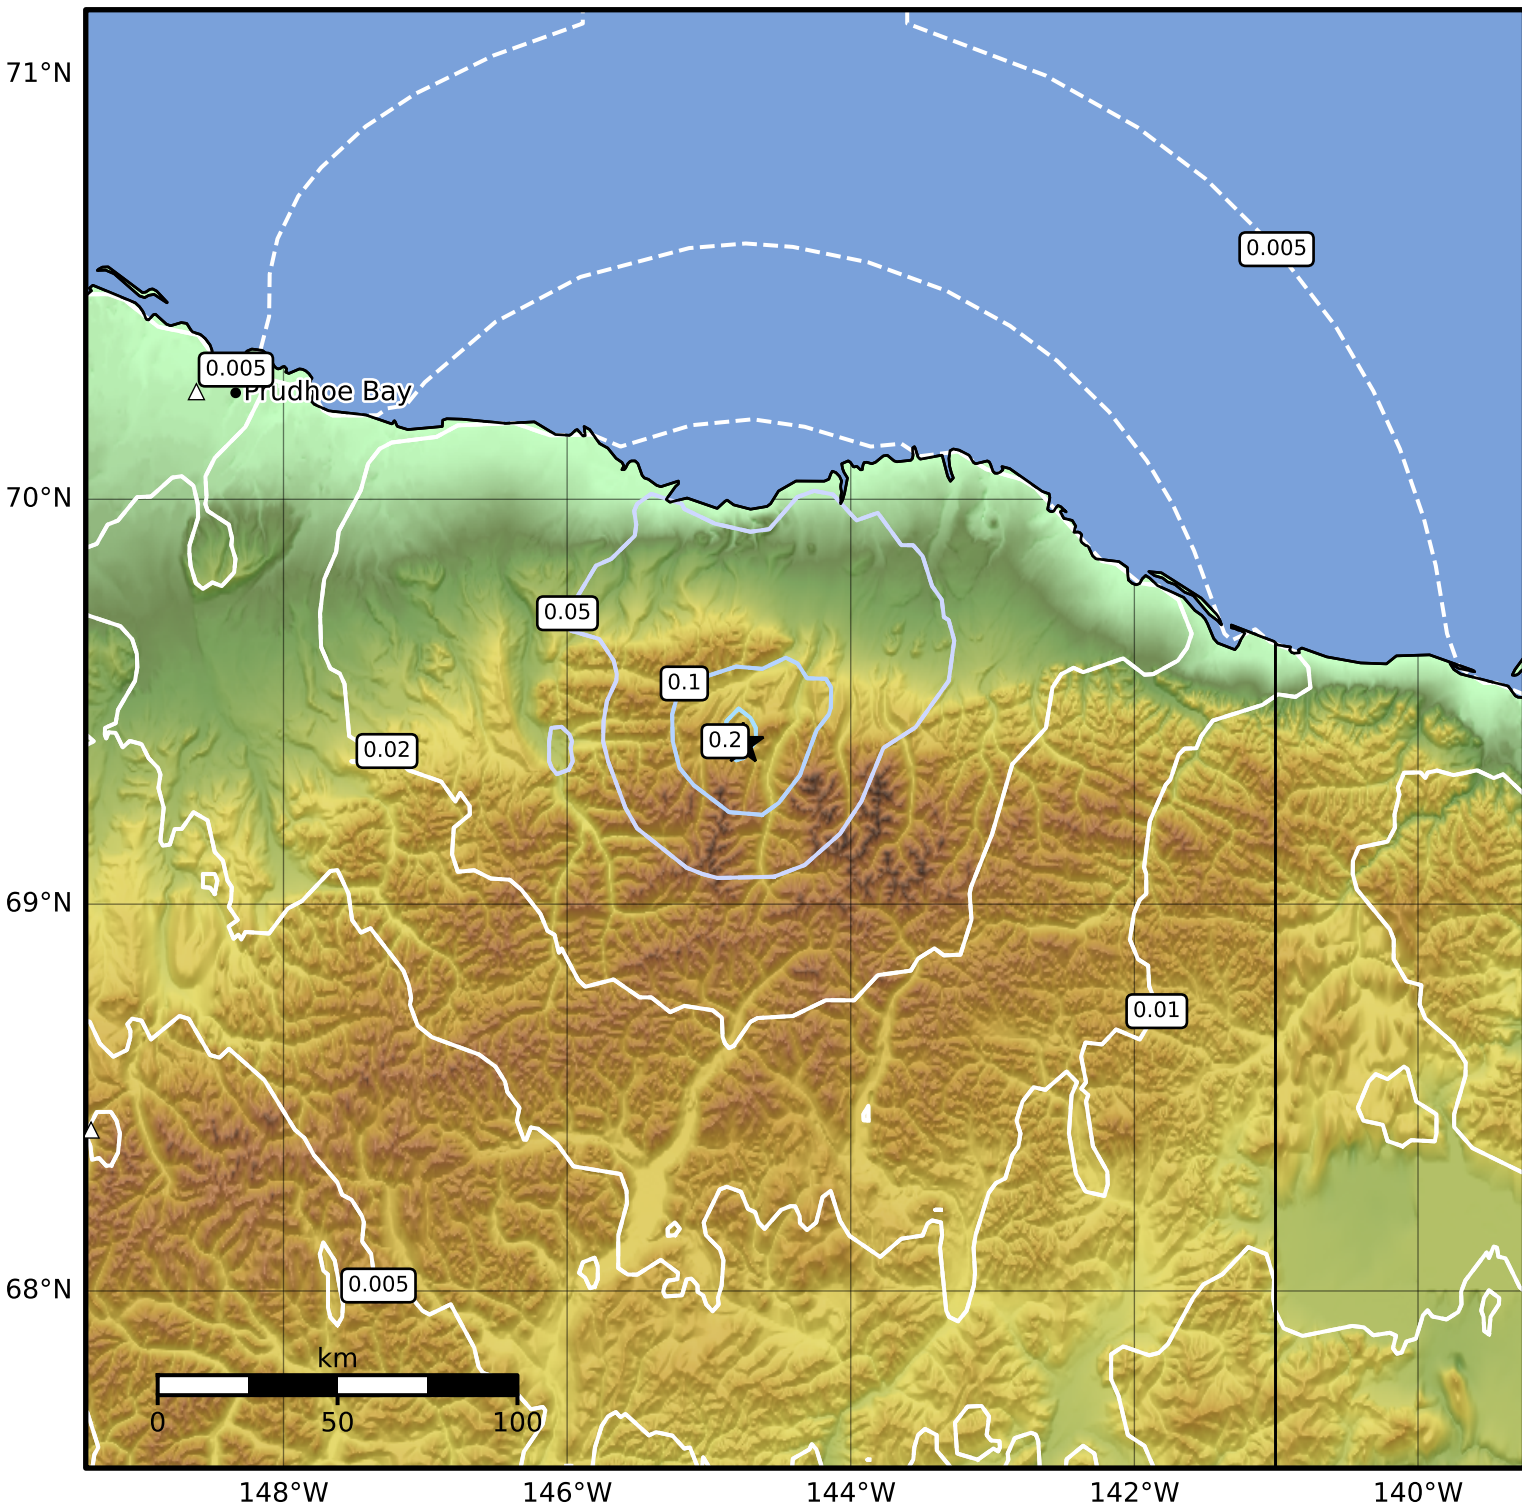

Peak Ground Velocity Map Alaska Earthquake Center  
 ShakeMap: 92 km (57 miles) SSW of Kaktovik  
 Oct 12, 2024 22:23:42 UTC M3.8 N69.40 W144.76 Depth: 24.8km ID:ak024d5cxt78

PGV (cm/s)	0.1	0.2	0.5	1	2	5	10	20	50	100	200
------------	-----	-----	-----	---	---	---	----	----	----	-----	-----

Scale based on Worden et al. (2012)

Version 2: Processed 2024-10-12T22:33:41Z

△ Seismic Instrument ○ Reported Intensity

★ Epicenter