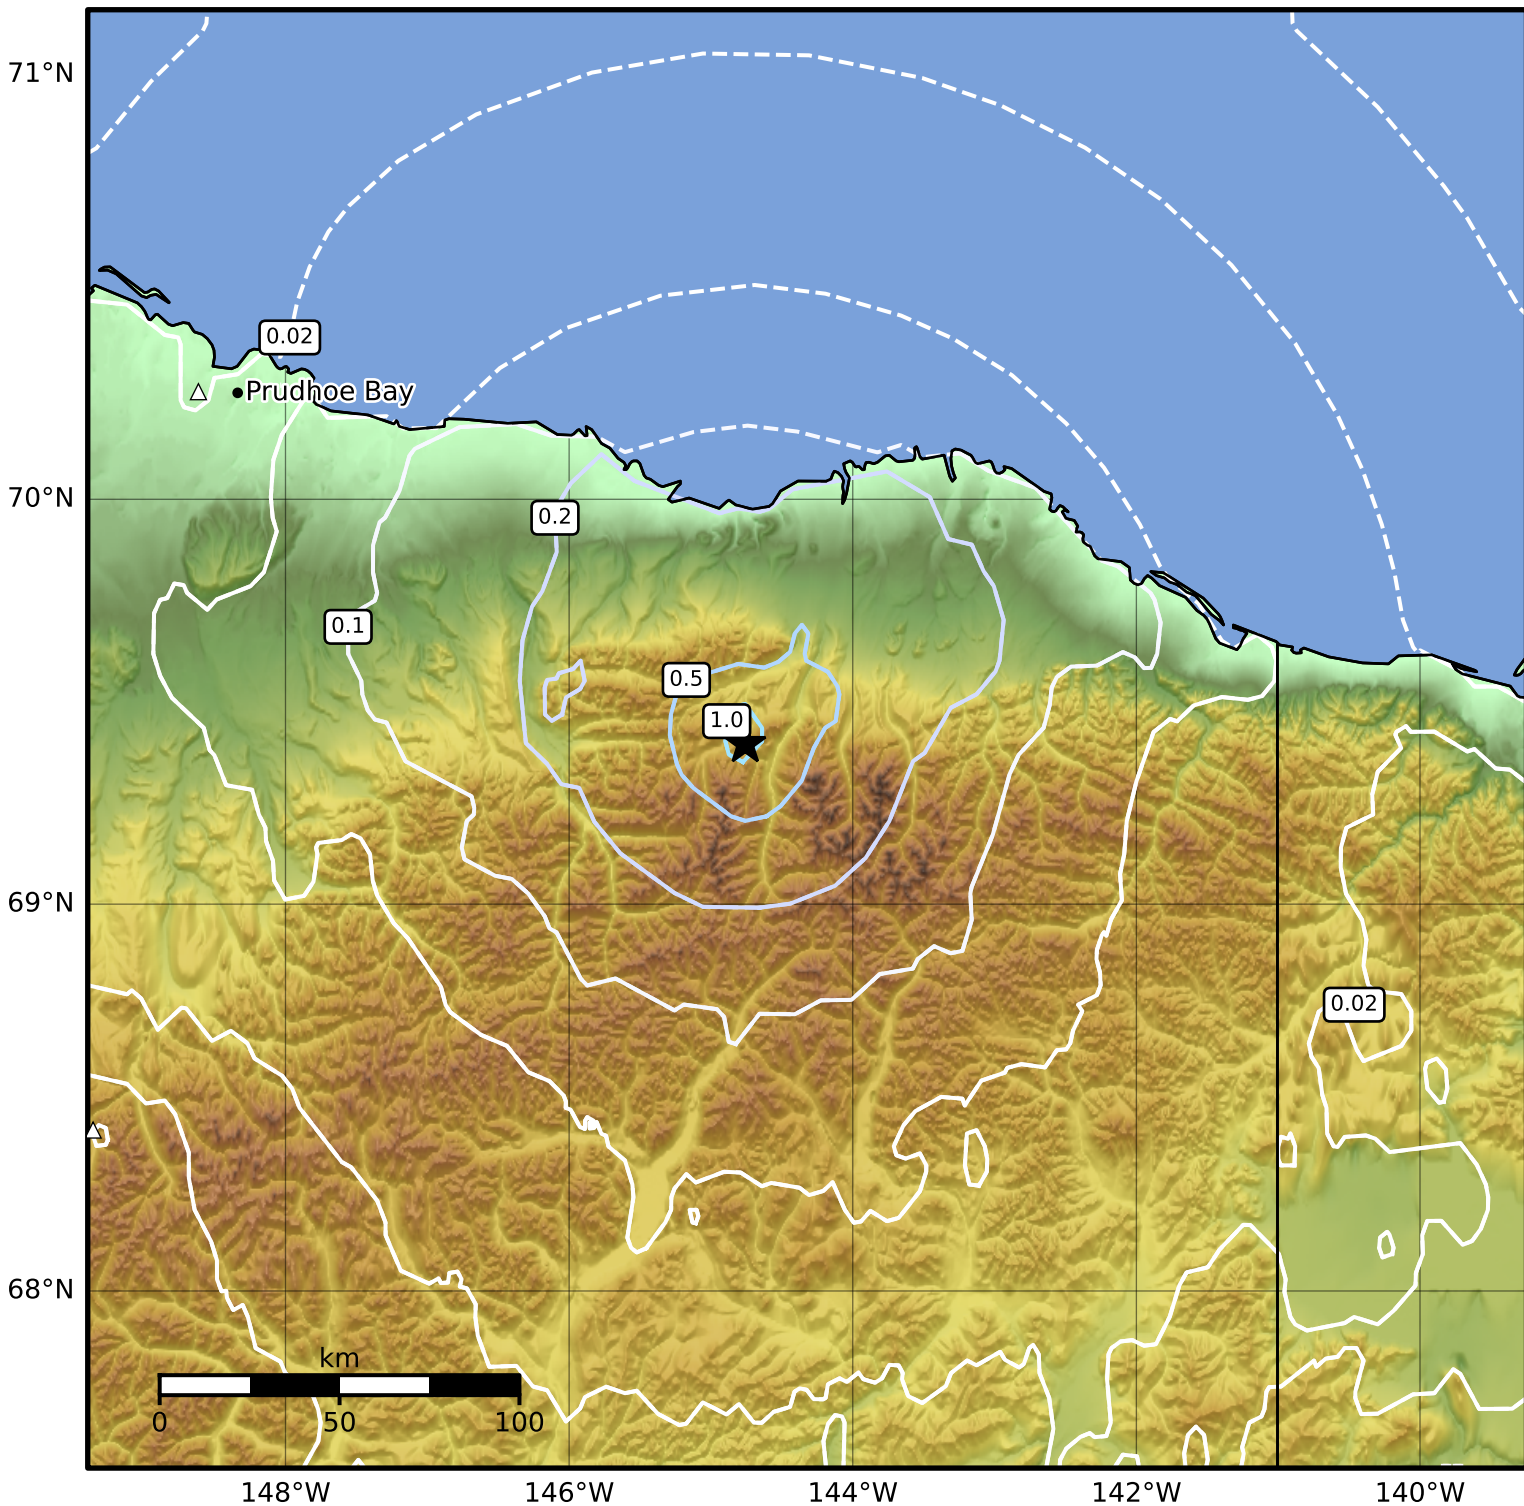

0.3 Second Peak Spectral Acceleration Map Alaska Earthquake Center  
ShakeMap: 92 km (57 miles) SSW of Kaktovik  
Oct 12, 2024 22:23:42 UTC M3.8 N69.40 W144.76 Depth: 24.8km ID:ak024d5cxt78

Scale based on Worden et al. (2012)

Version 2: Processed 2024-10-12T22:33:41Z

△ Seismic Instrument ○ Reported Intensity

★ Epicenter