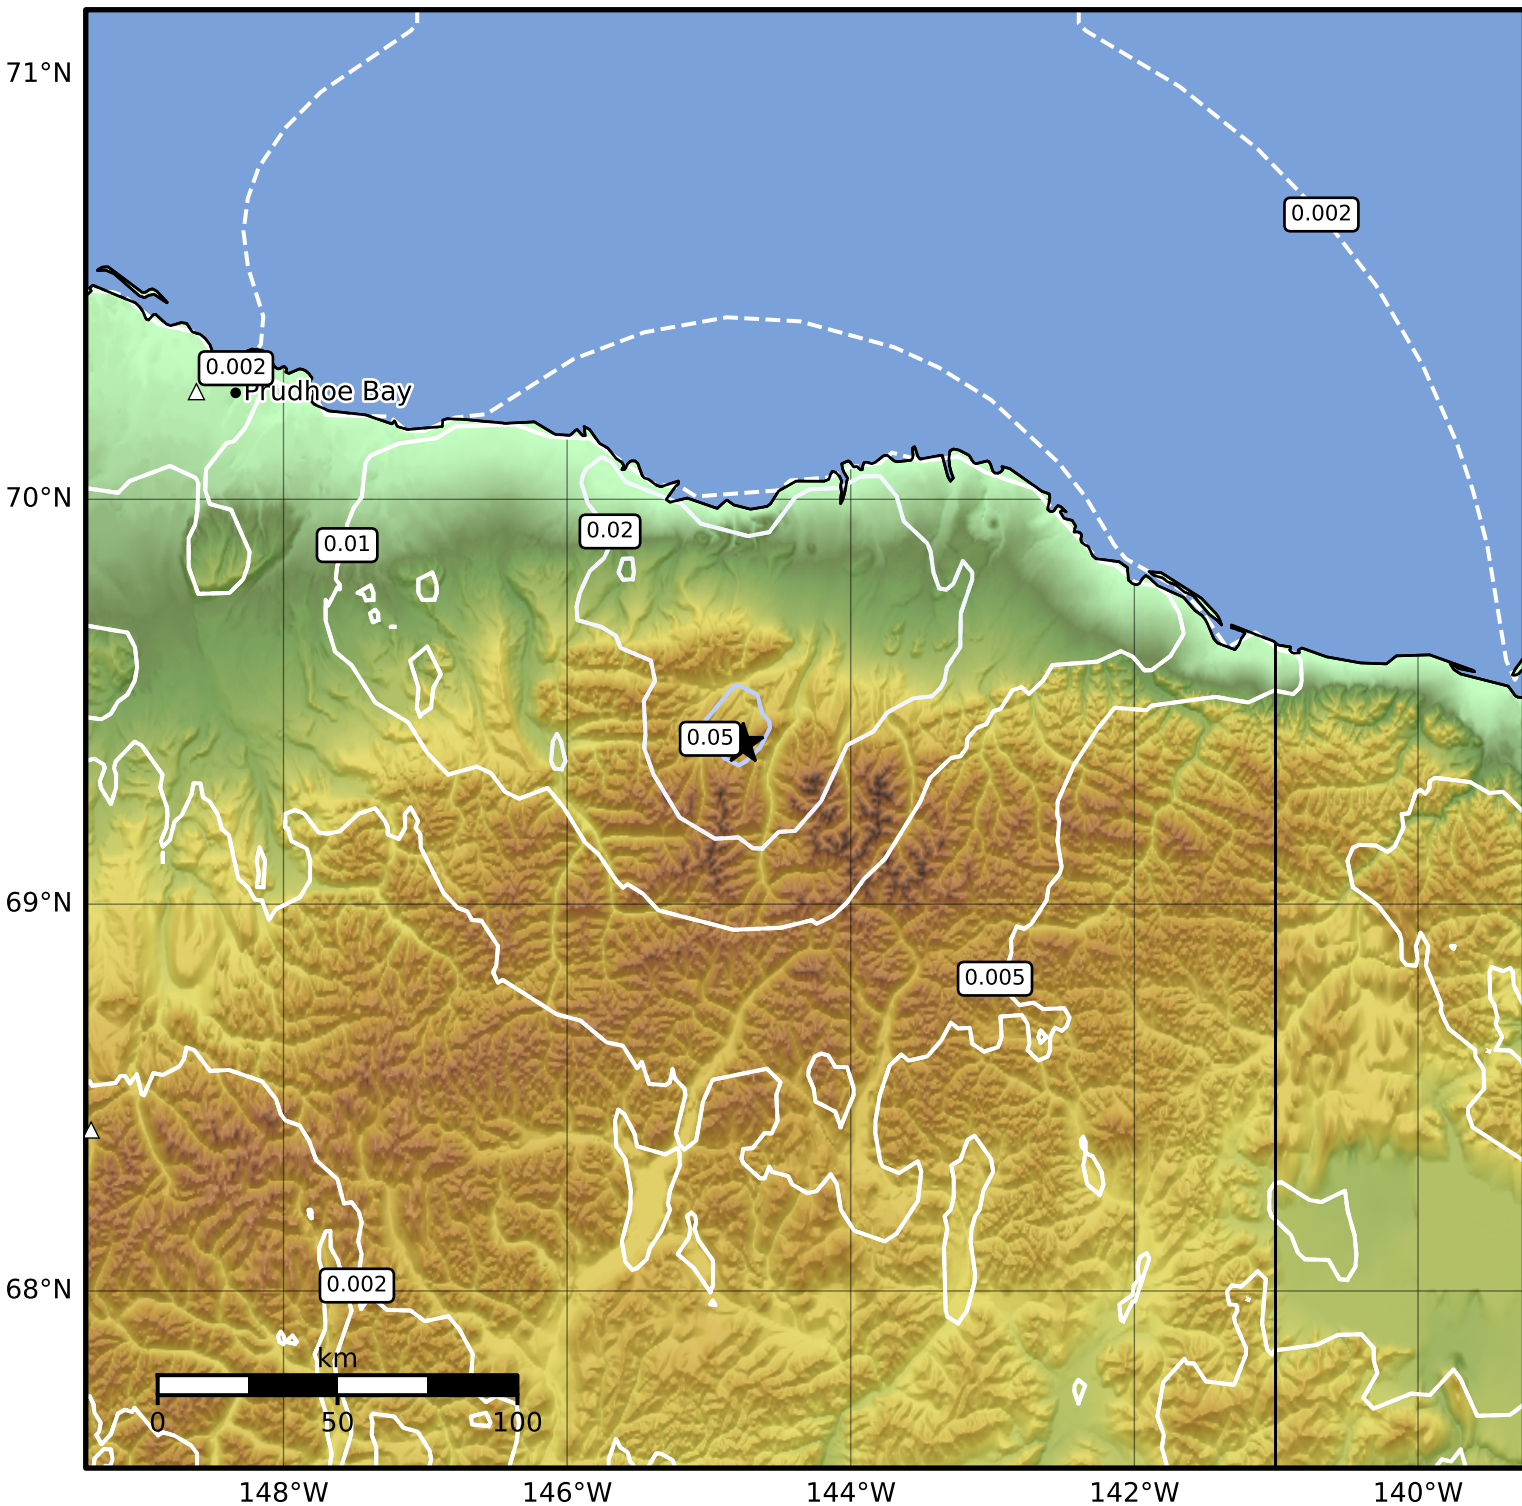

1.0 Second Peak Spectral Acceleration Map Alaska Earthquake Center
 ShakeMap: 92 km (57 miles) SSW of Kaktovik
 Oct 12, 2024 22:23:42 UTC M3.8 N69.40 W144.76 Depth: 24.8km ID:ak024d5cxt78

SA(1.0) (%g)	0.1	0.2	0.5	1	2	5	10	20	50	100	200
--------------	-----	-----	-----	---	---	---	----	----	----	-----	-----

Scale based on Worden et al. (2012)

Version 2: Processed 2024-10-12T22:33:41Z

△ Seismic Instrument ○ Reported Intensity

★ Epicenter