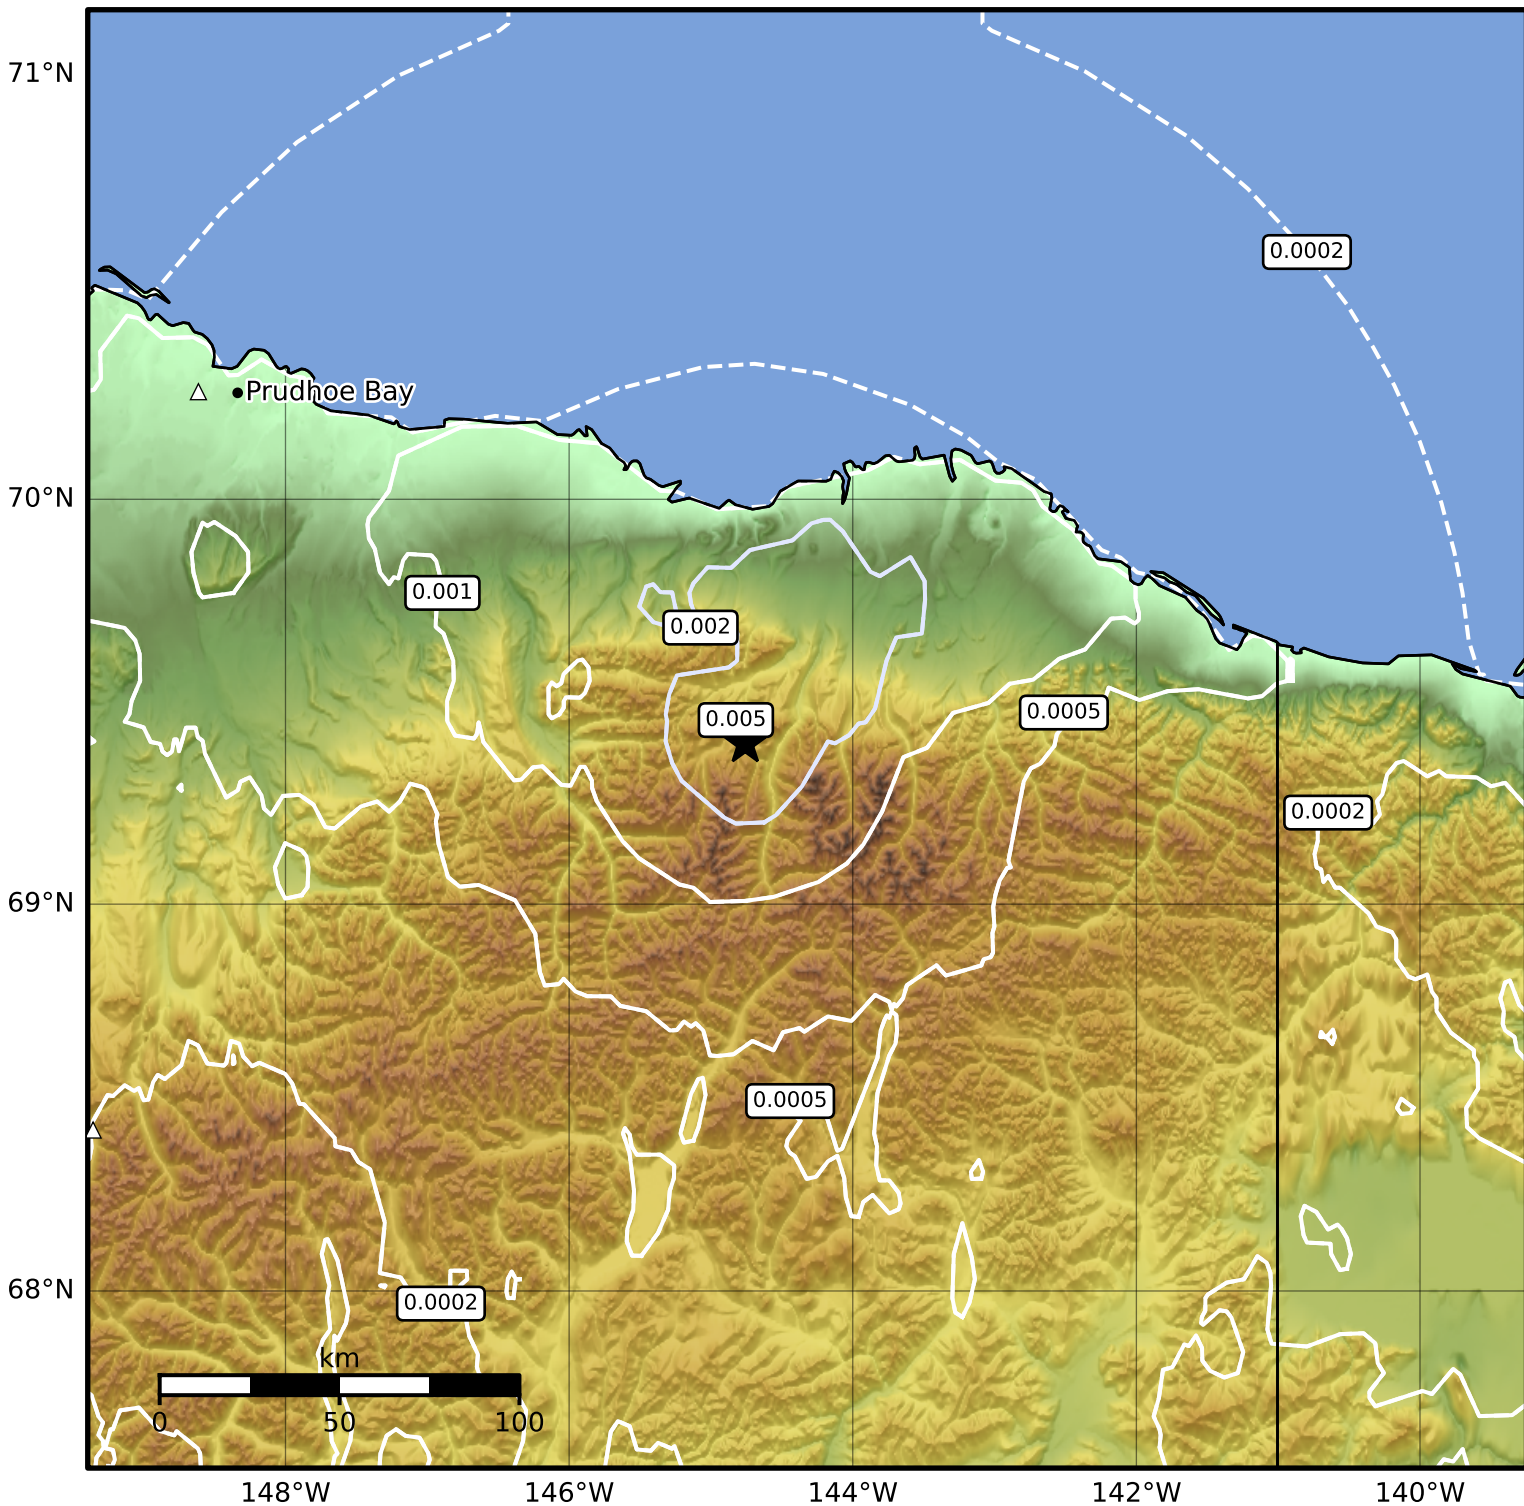

3.0 Second Peak Spectral Acceleration Map Alaska Earthquake Center
ShakeMap: 92 km (57 miles) SSW of Kaktovik
Oct 12, 2024 22:23:42 UTC M3.8 N69.40 W144.76 Depth: 24.8km ID:ak024d5cxt78

Scale based on Worden et al. (2012)

Version 2: Processed 2024-10-12T22:33:41Z

△ Seismic Instrument ○ Reported Intensity

★ Epicenter