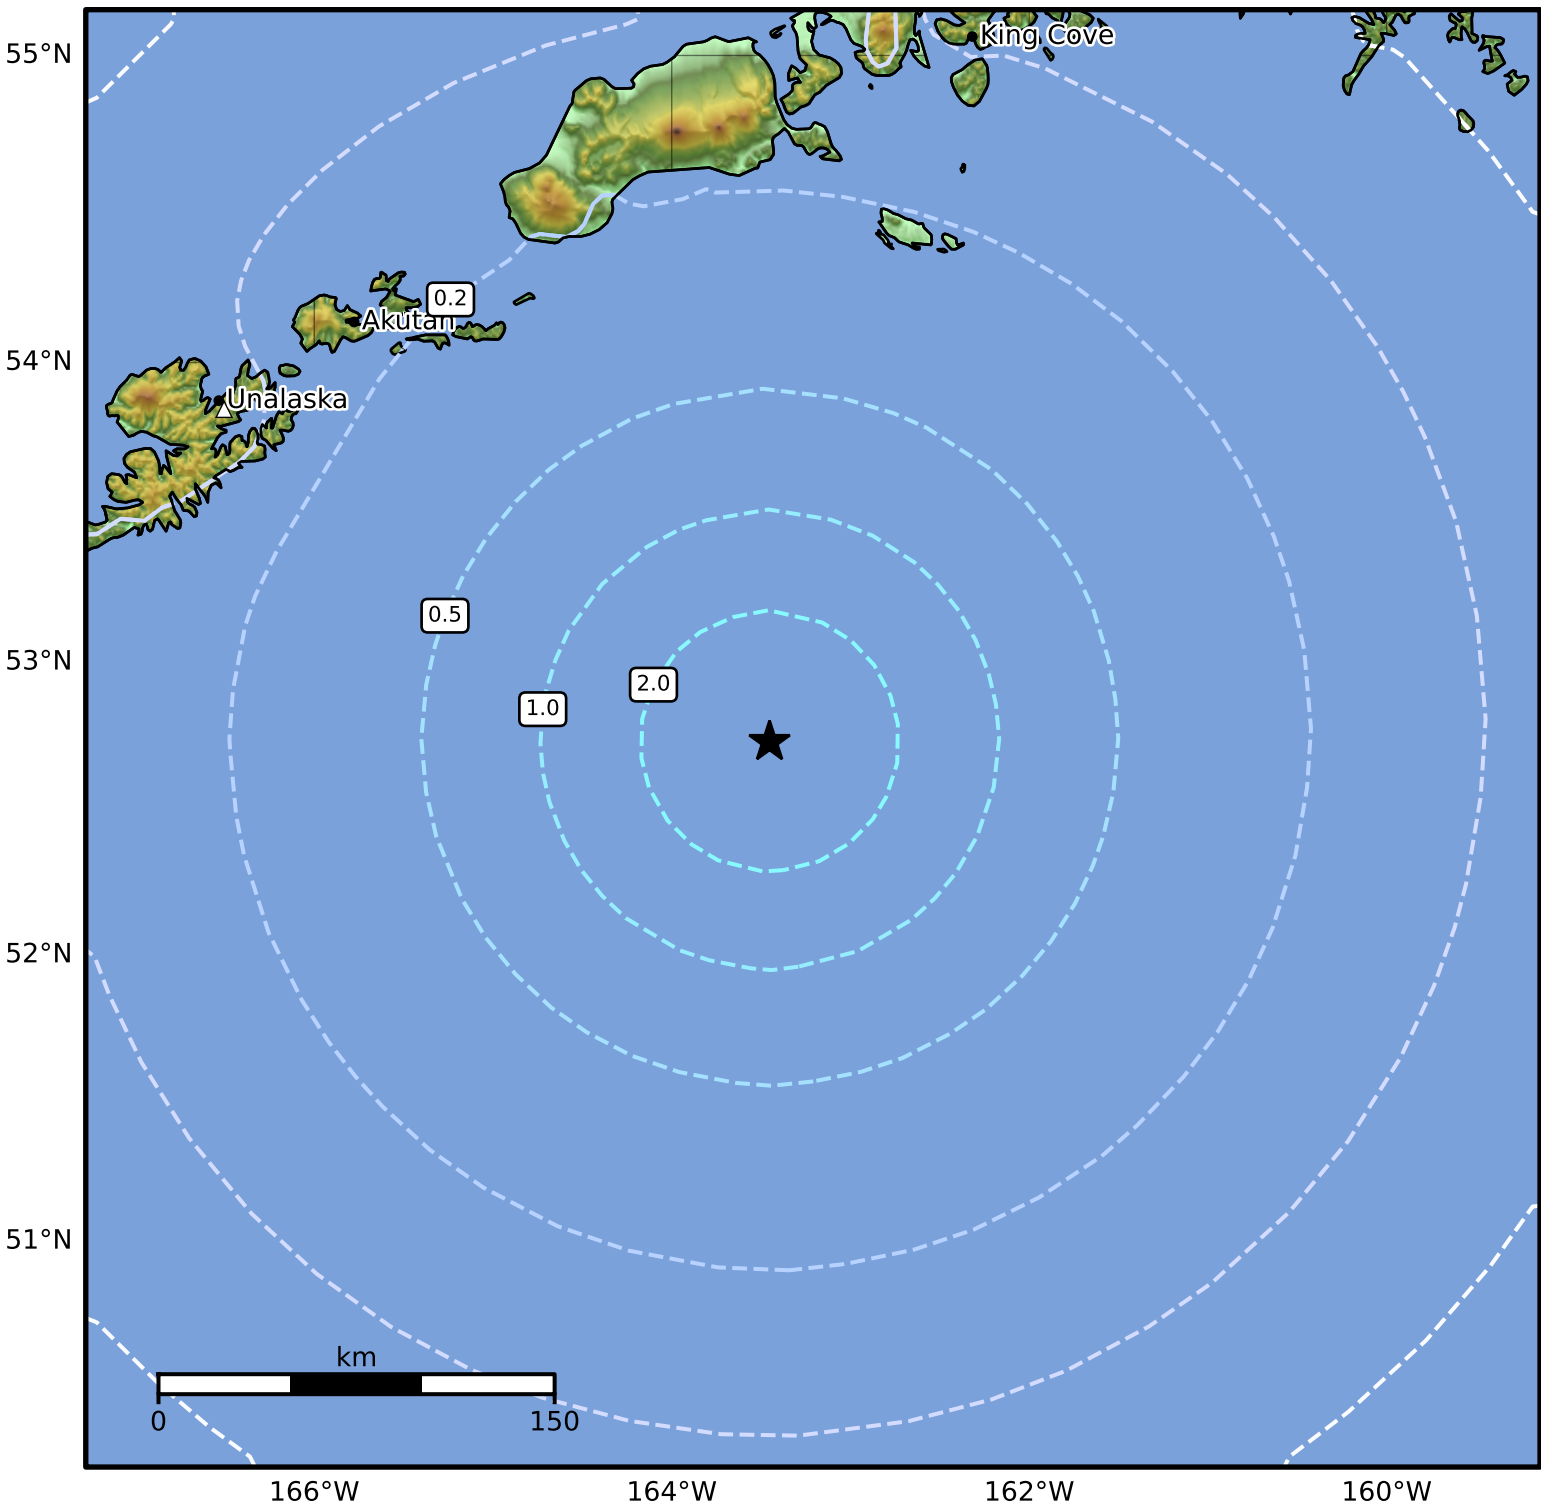

Peak Ground Acceleration Map Alaska Earthquake Center  
 ShakeMap: 219 km (136 miles) SE of Akutan  
 Oct 16, 2024 09:40:01 UTC M5.3 N52.73 W163.45 Depth: 41.5km ID:ak024dbrg4cm

PGA (%g)	0.1	0.2	0.5	1	2	5	10	20	50	100	200
----------	-----	-----	-----	---	---	---	----	----	----	-----	-----

Scale based on Worden et al. (2012)

Version 5: Processed 2024-10-16T10:05:11Z

△ Seismic Instrument ○ Reported Intensity

★ Epicenter