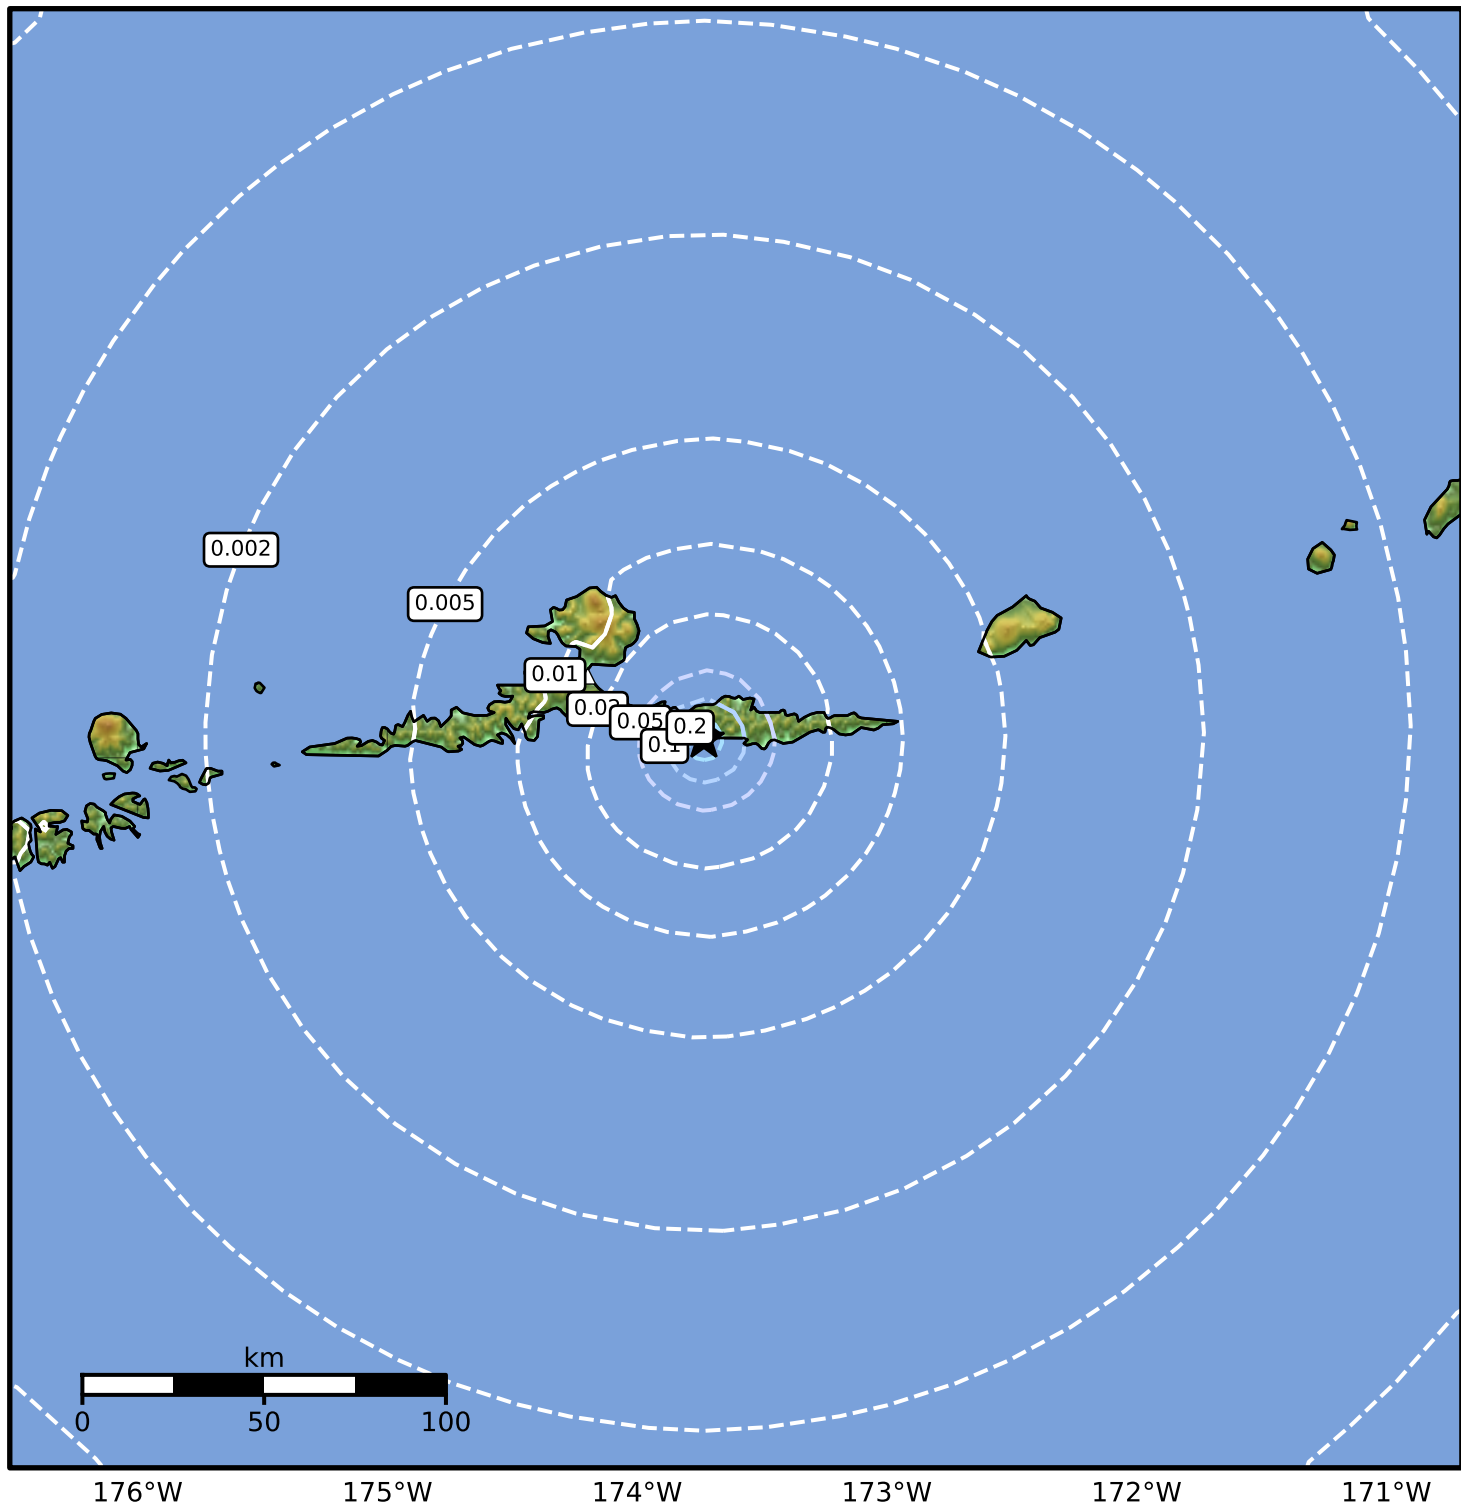

Peak Ground Velocity Map Alaska Earthquake Center
ShakeMap: 36 km (22 miles) ESE of Atka
Oct 16, 2024 11:10:22 UTC M3.5 N52.05 W173.73 Depth: 5.3km ID:ak024dbsglq6

PGV (cm/s)	0.1	0.2	0.5	1	2	5	10	20	50	100	200
------------	-----	-----	-----	---	---	---	----	----	----	-----	-----

Scale based on Worden et al. (2012)

Version 1: Processed 2024-10-16T16:07:43Z

△ Seismic Instrument ○ Reported Intensity

★ Epicenter