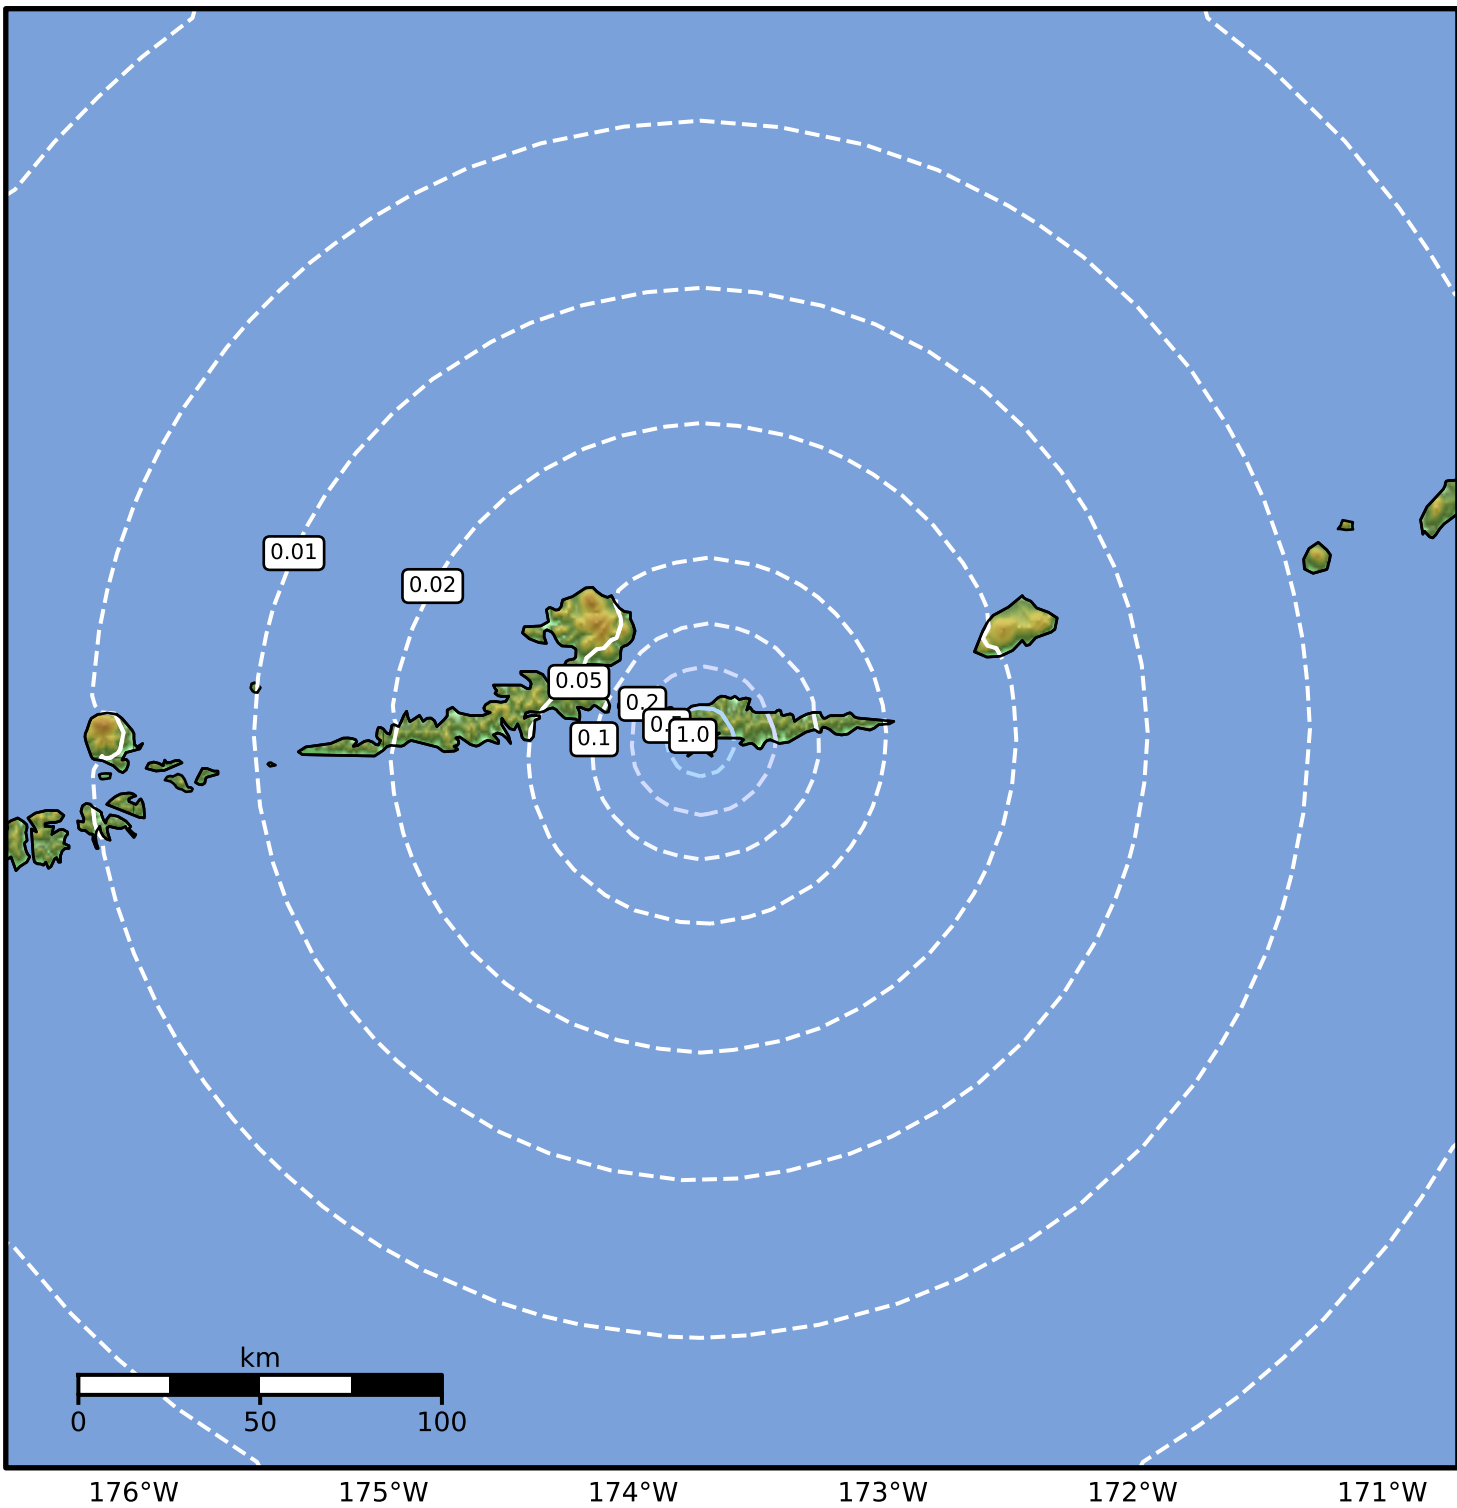

0.3 Second Peak Spectral Acceleration Map Alaska Earthquake Center
 ShakeMap: 36 km (22 miles) ESE of Atka
 Oct 16, 2024 11:10:22 UTC M3.5 N52.05 W173.73 Depth: 5.3km ID:ak024dbsglq6

SA(0.3) (%g)	0.1	0.2	0.5	1	2	5	10	20	50	100	200
---------------------	------------	------------	------------	----------	----------	----------	-----------	-----------	-----------	------------	------------

Scale based on Worden et al. (2012)

Version 1: Processed 2024-10-16T16:07:43Z

△ Seismic Instrument ○ Reported Intensity

★ Epicenter