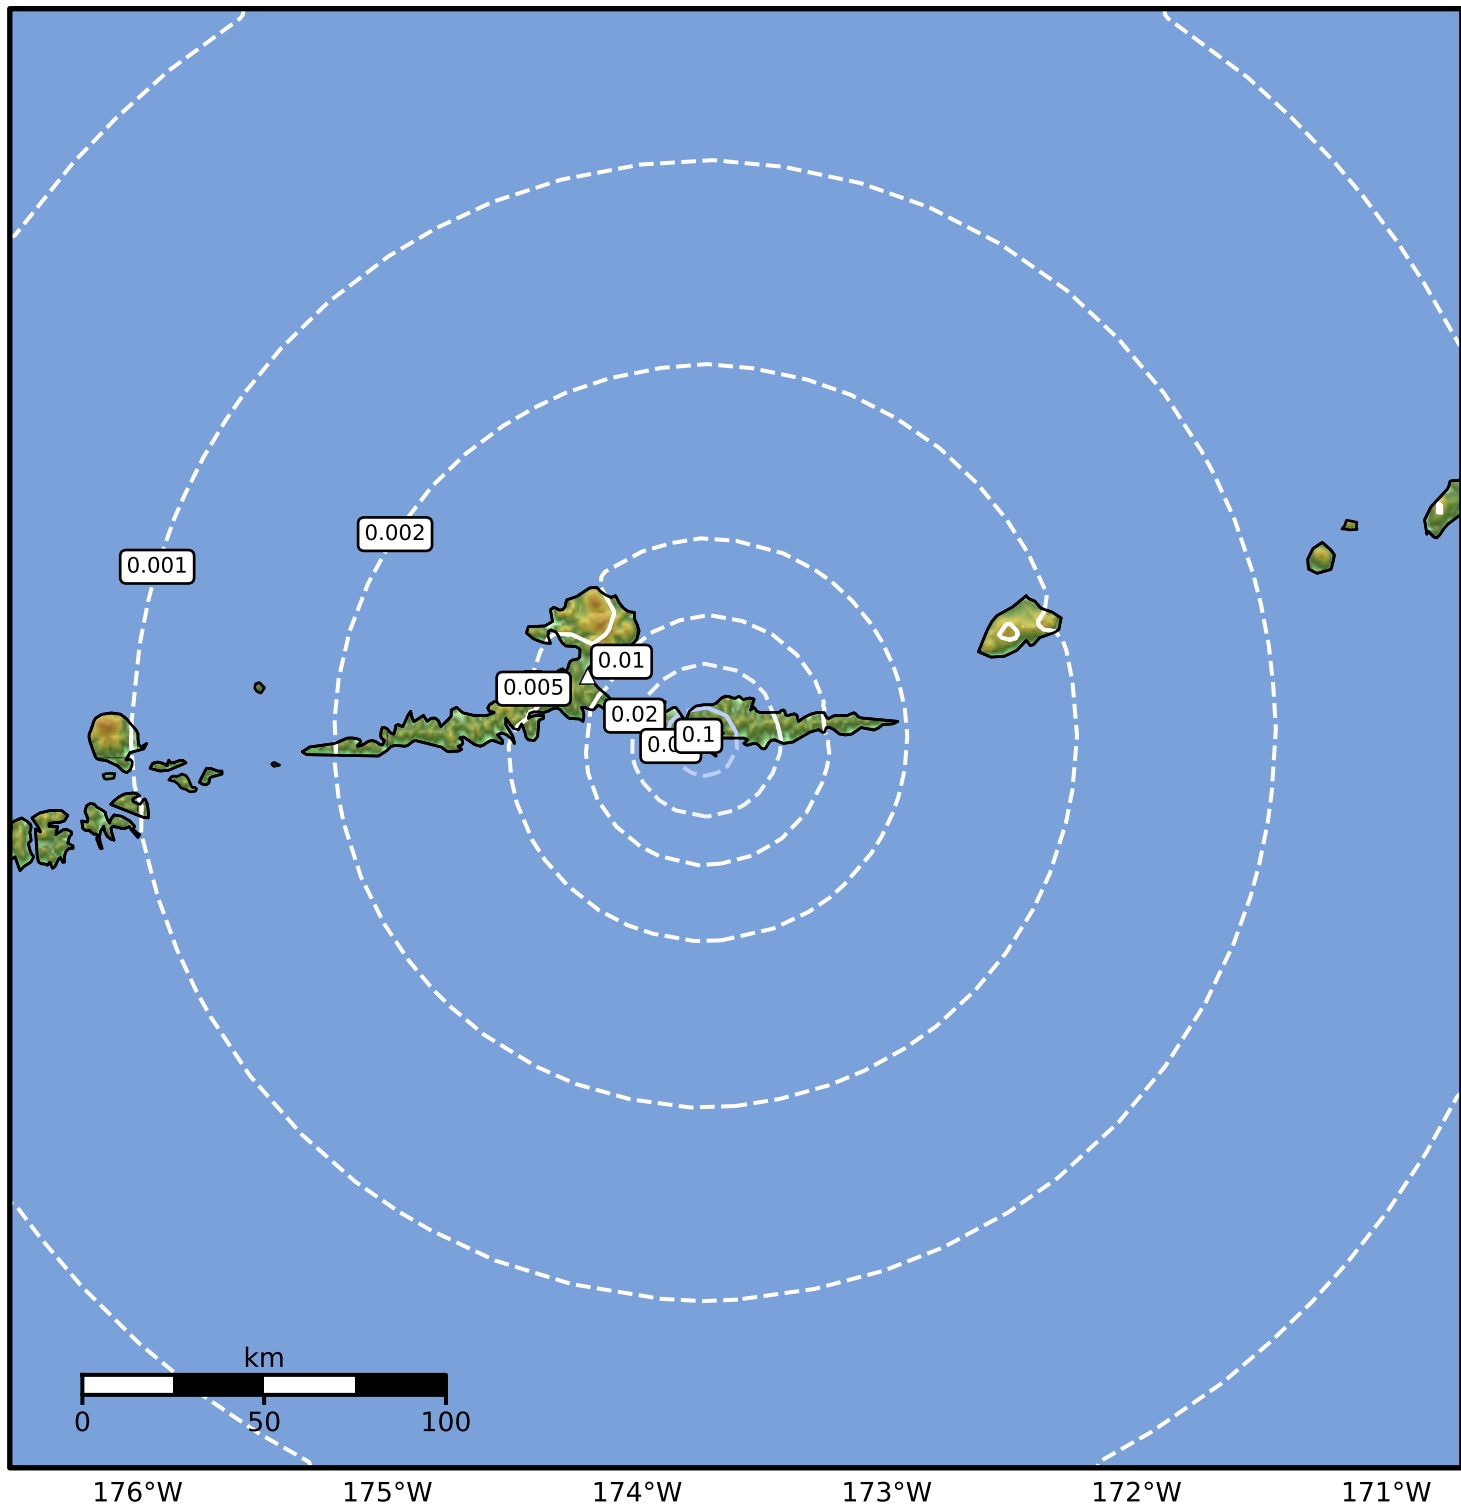

1.0 Second Peak Spectral Acceleration Map Alaska Earthquake Center
 ShakeMap: 36 km (22 miles) ESE of Atka
 Oct 16, 2024 11:10:22 UTC M3.5 N52.05 W173.73 Depth: 5.3km ID:ak024dbsglq6

SA(1.0) (%g)	0.1	0.2	0.5	1	2	5	10	20	50	100	200
--------------	-----	-----	-----	---	---	---	----	----	----	-----	-----

Scale based on Worden et al. (2012)

Version 1: Processed 2024-10-16T16:07:43Z

△ Seismic Instrument ○ Reported Intensity

★ Epicenter