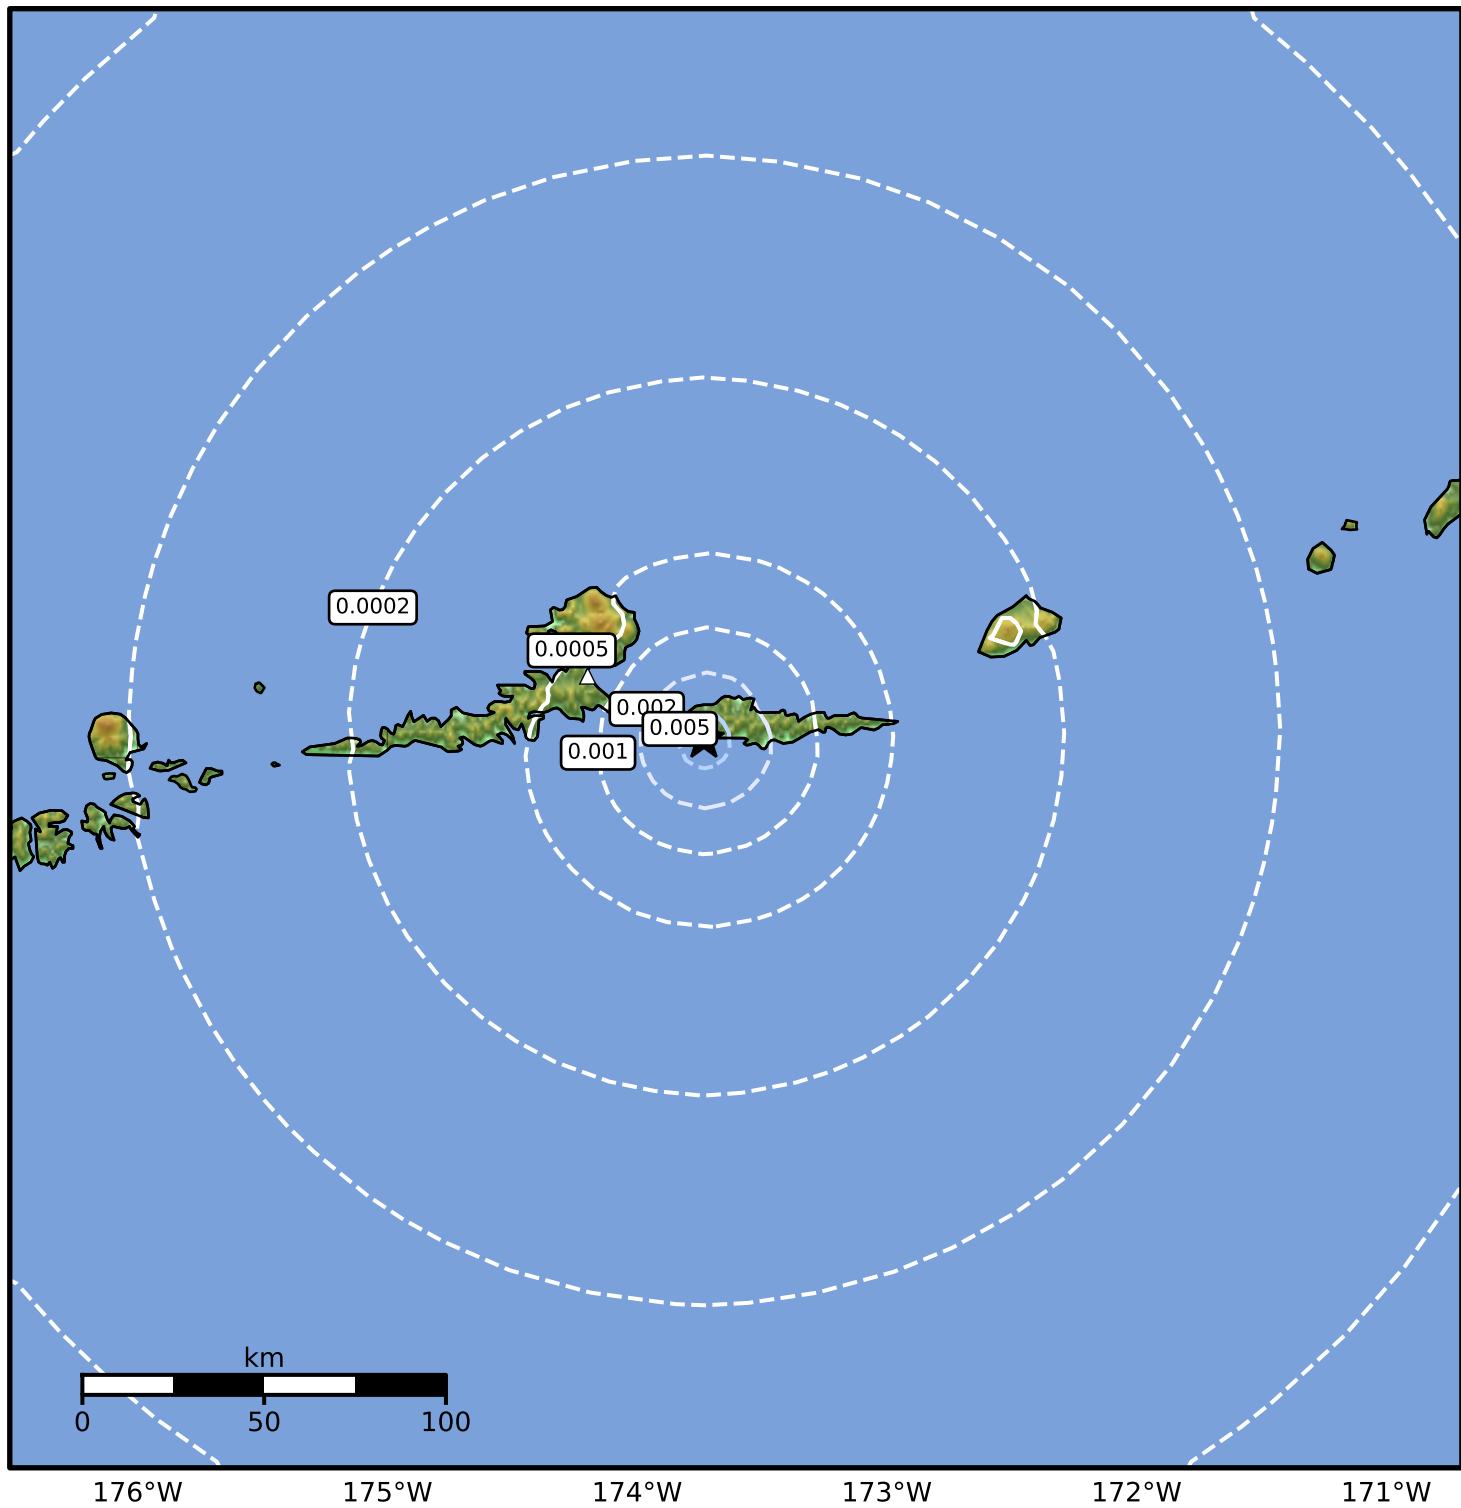

3.0 Second Peak Spectral Acceleration Map Alaska Earthquake Center
ShakeMap: 36 km (22 miles) ESE of Atka
Oct 16, 2024 11:10:22 UTC M3.5 N52.05 W173.73 Depth: 5.3km ID:ak024dbsglq6

SA(3.0) (%g)	0.1	0.2	0.5	1	2	5	10	20	50
--------------	-----	-----	-----	---	---	---	----	----	----

Scale based on Worden et al. (2012)

Version 1: Processed 2024-10-16T16:07:43Z

△ Seismic Instrument ○ Reported Intensity

★ Epicenter