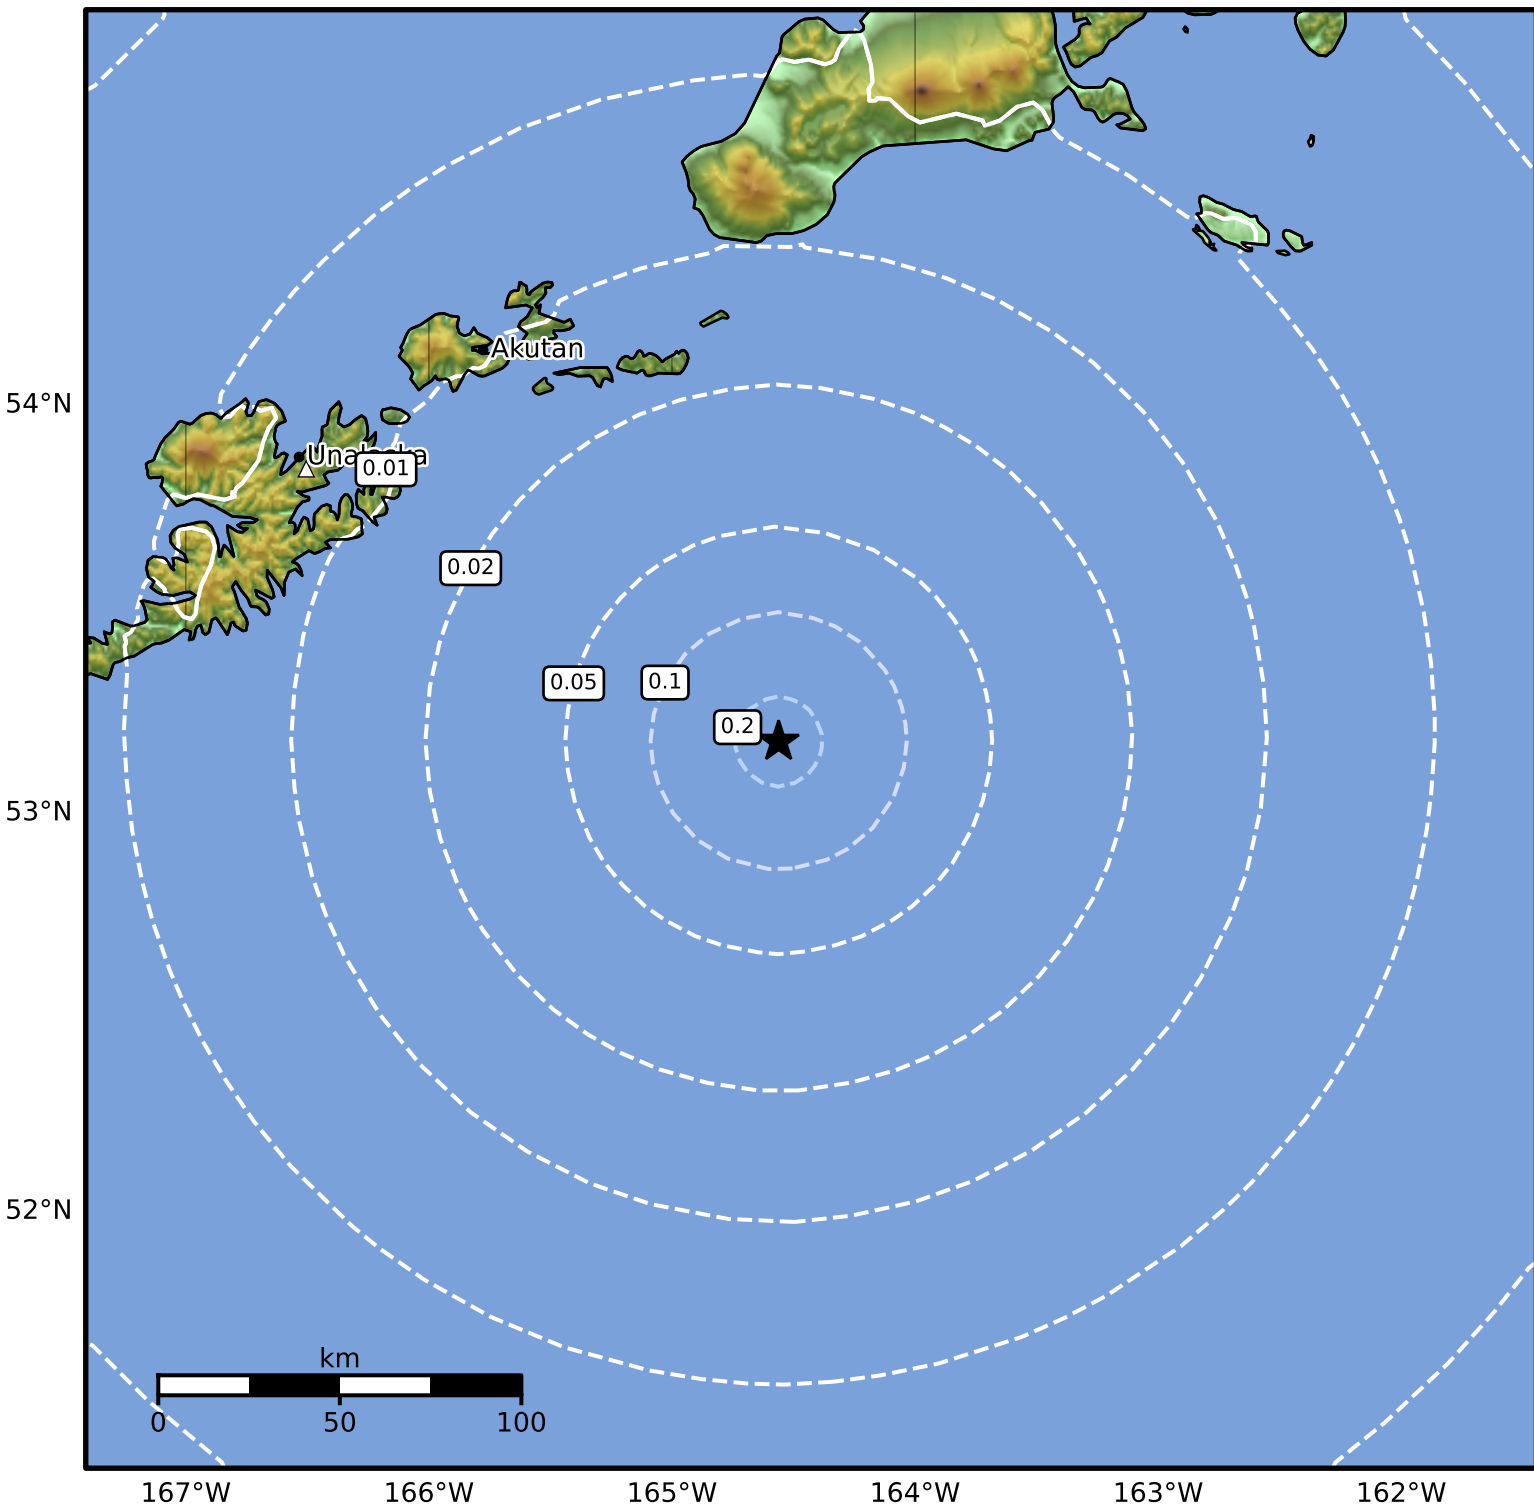

Peak Ground Acceleration Map Alaska Earthquake Center
ShakeMap: 133 km (83 miles) SE of Akutan
Oct 16, 2024 20:37:54 UTC M3.5 N53.18 W164.56 Depth: 31.5km ID:ak024dbxzd4v

PGA (%g)	0.1	0.2	0.5	1	2	5	10	20	50	100	200
----------	-----	-----	-----	---	---	---	----	----	----	-----	-----

Scale based on Worden et al. (2012)

Version 1: Processed 2024-10-17T03:16:07Z

△ Seismic Instrument ○ Reported Intensity

★ Epicenter