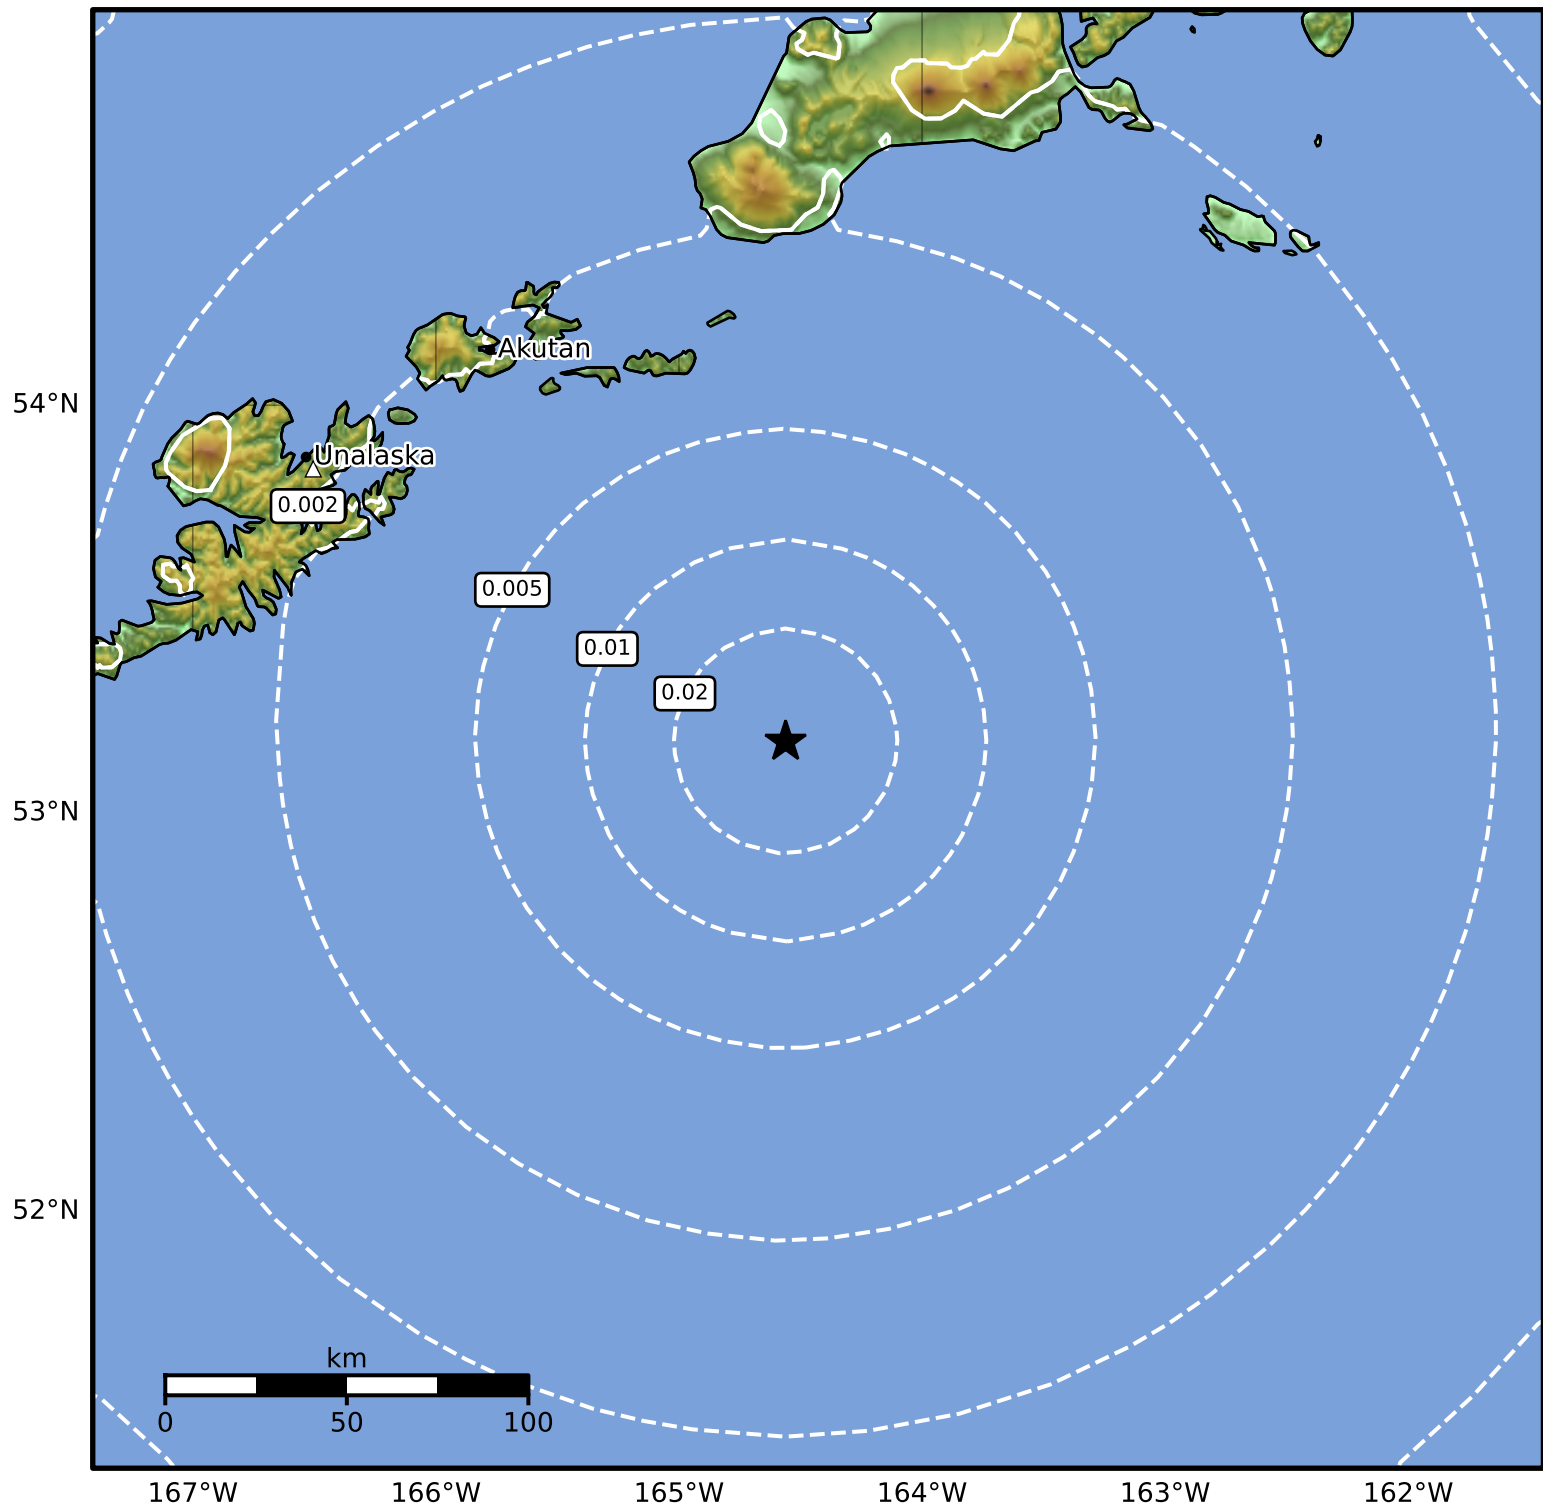

Peak Ground Velocity Map Alaska Earthquake Center
ShakeMap: 133 km (83 miles) SE of Akutan
Oct 16, 2024 20:37:54 UTC M3.5 N53.18 W164.56 Depth: 31.5km ID:ak024dbxzd4v

Scale based on Worden et al. (2012)

Version 1: Processed 2024-10-17T03:16:07Z

△ Seismic Instrument ○ Reported Intensity

★ Epicenter