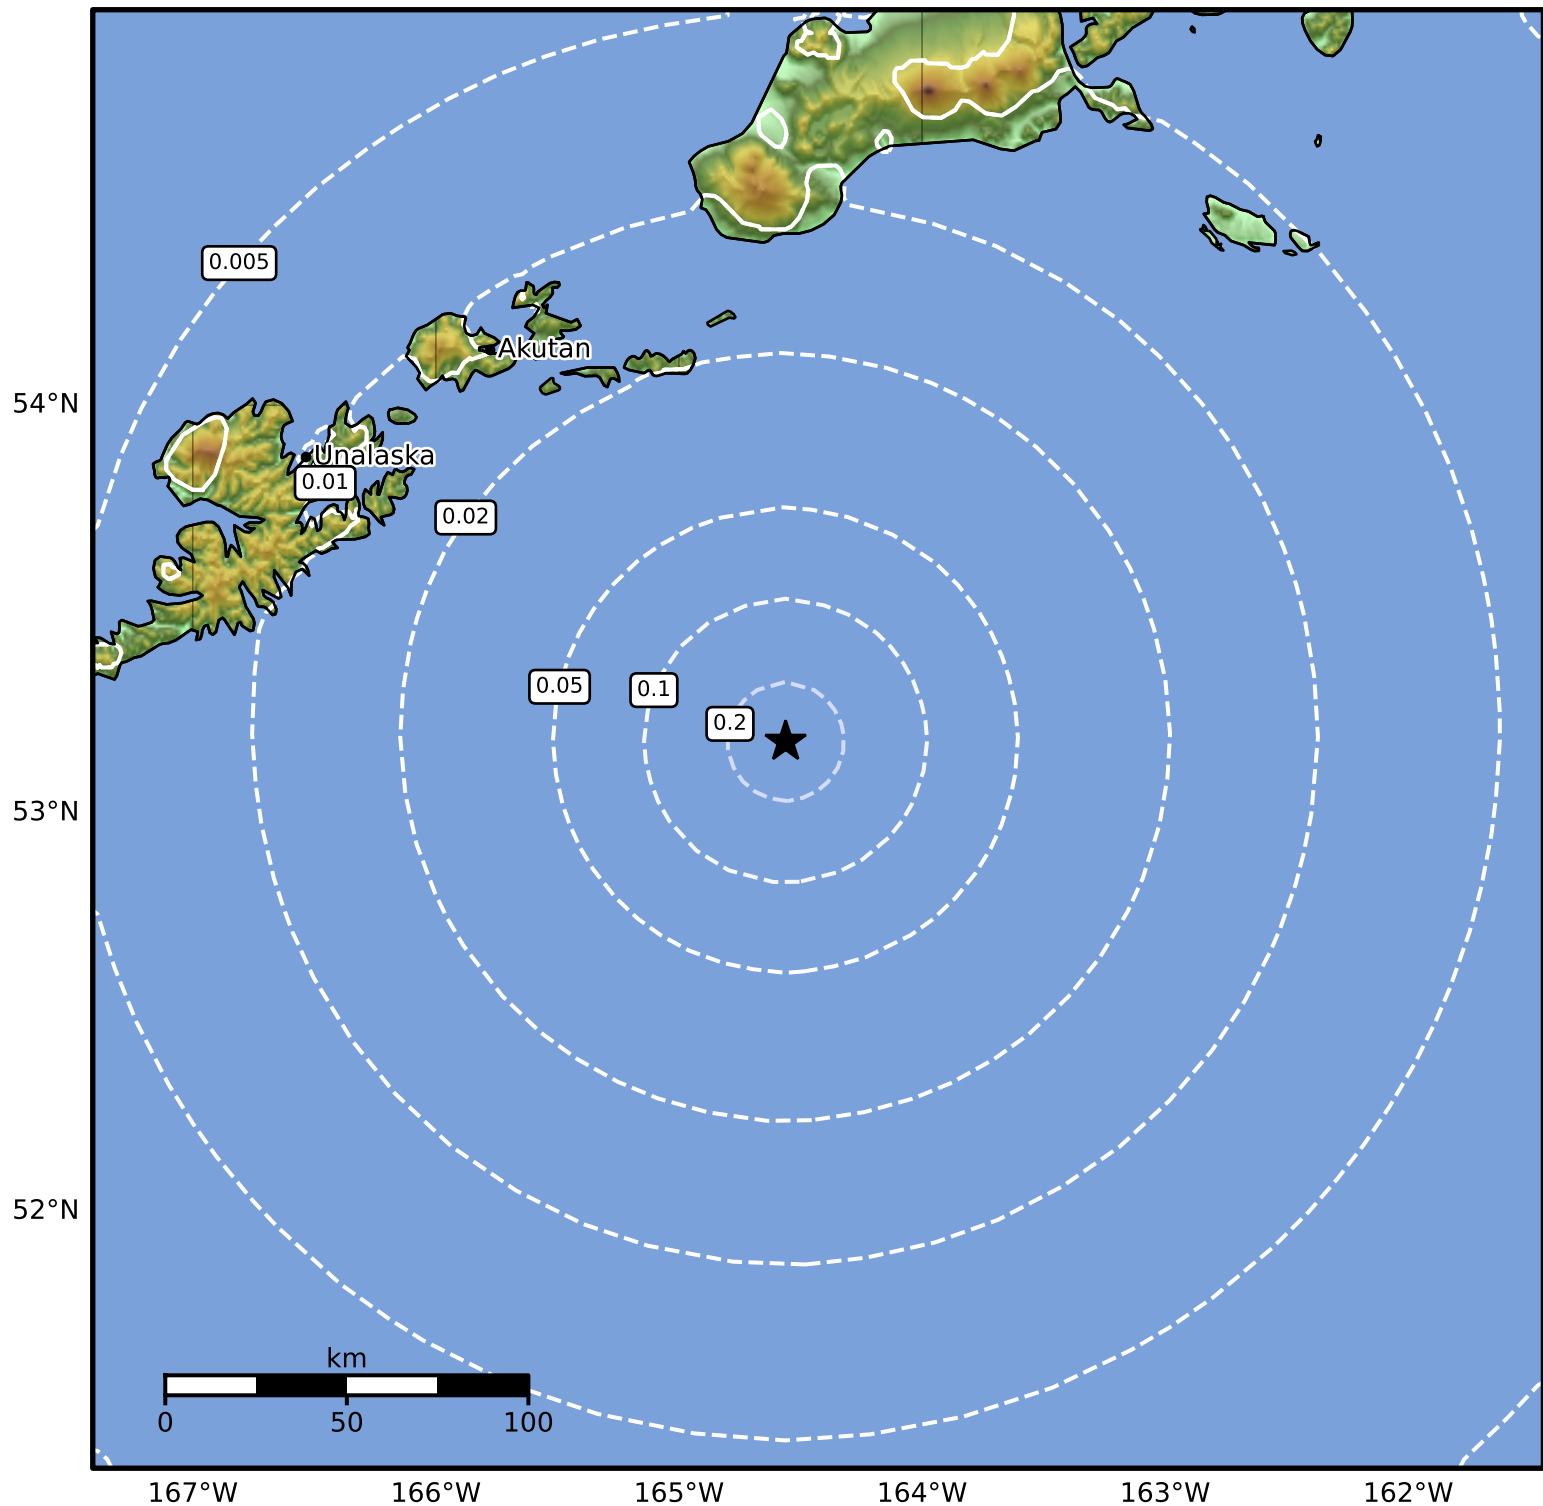

0.3 Second Peak Spectral Acceleration Map Alaska Earthquake Center
 ShakeMap: 133 km (83 miles) SE of Akutan
 Oct 16, 2024 20:37:54 UTC M3.5 N53.18 W164.56 Depth: 31.5km ID:ak024dbxzd4v

SA(0.3) (%g)	0.1	0.2	0.5	1	2	5	10	20	50	100	200
---------------------	------------	------------	------------	----------	----------	----------	-----------	-----------	-----------	------------	------------

Scale based on Worden et al. (2012)

Version 1: Processed 2024-10-17T03:16:07Z

△ Seismic Instrument ○ Reported Intensity

★ Epicenter