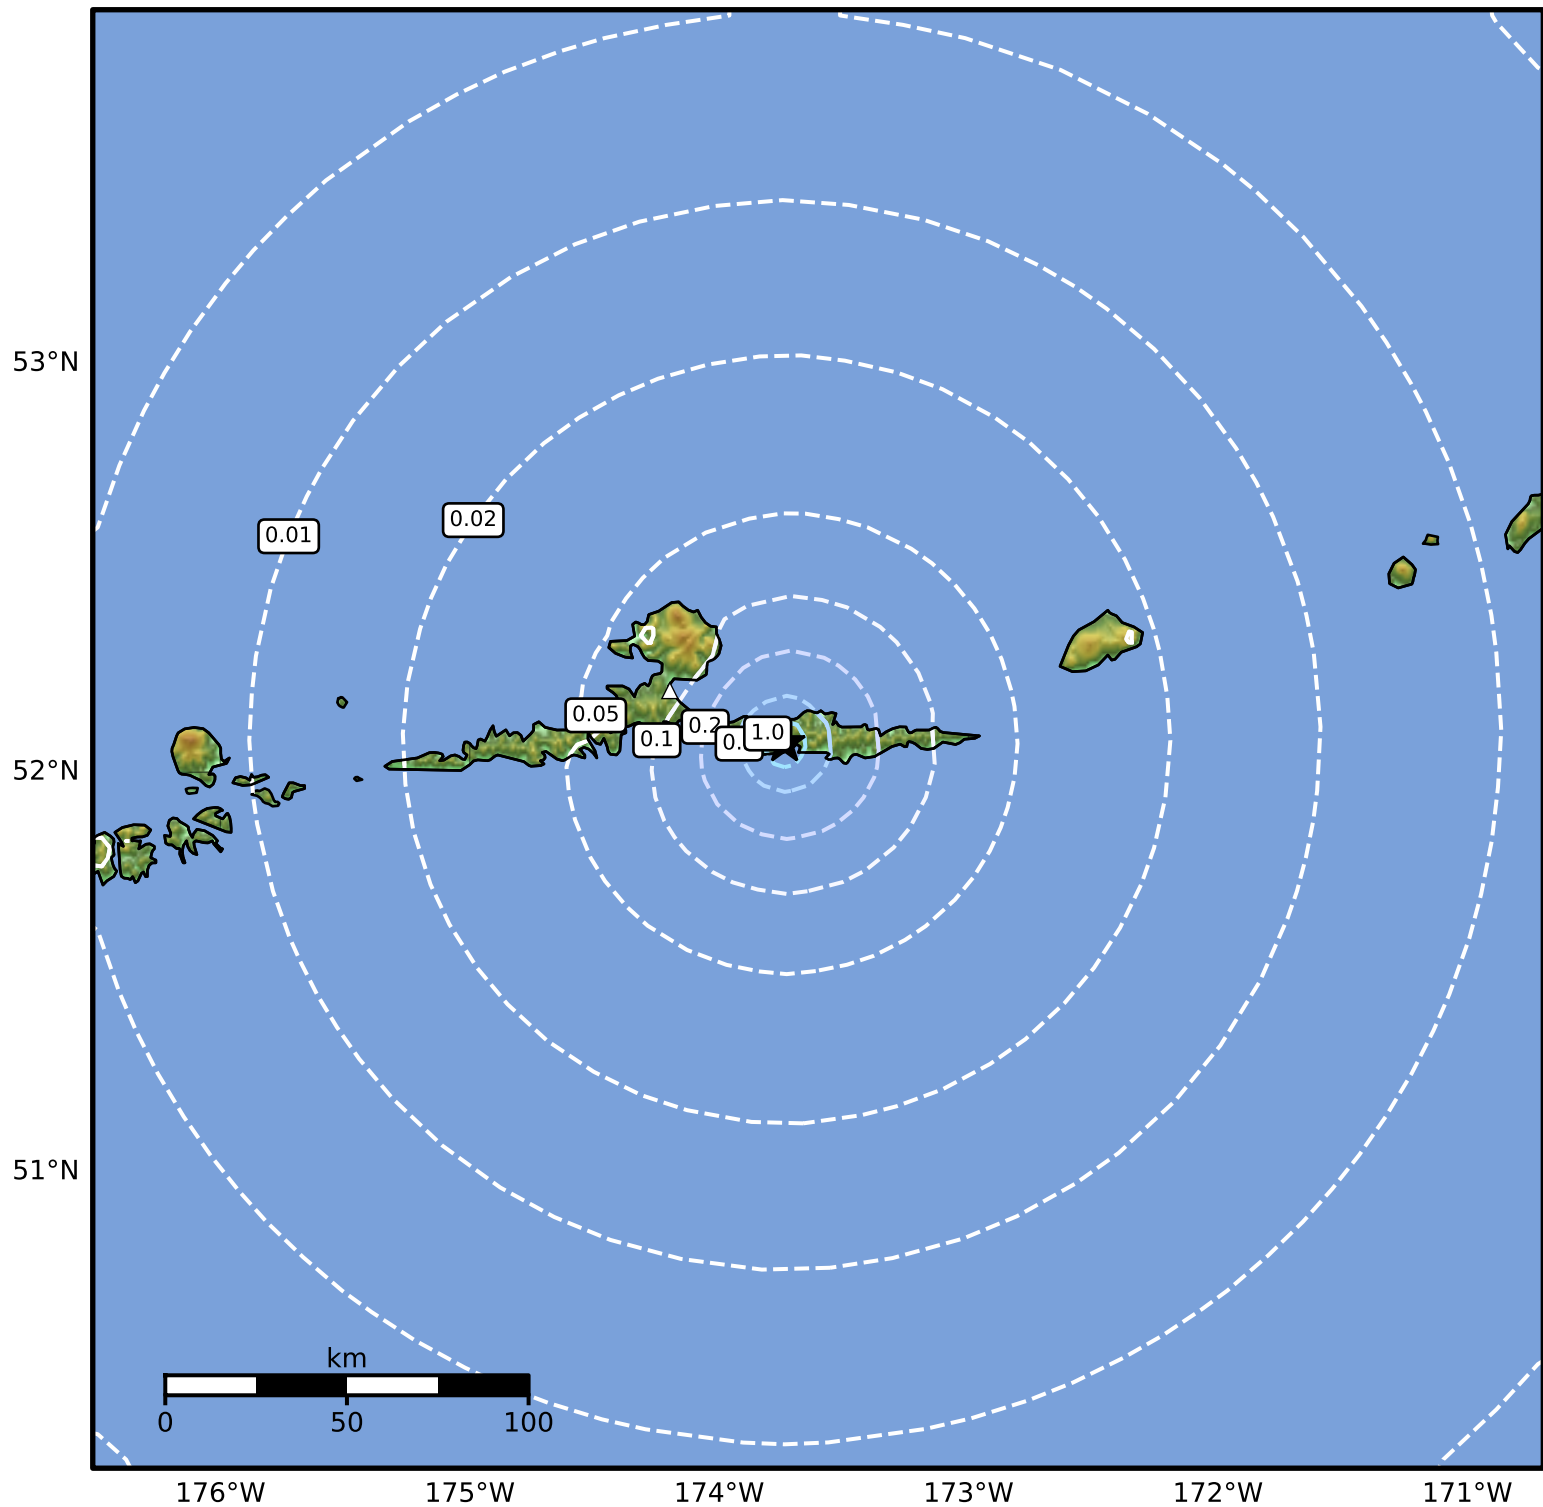

0.3 Second Peak Spectral Acceleration Map Alaska Earthquake Center  
 ShakeMap: 34 km (21 miles) ESE of Atka  
 Oct 17, 2024 17:02:47 UTC M3.7 N52.07 W173.74 Depth: 5.2km ID:ak024ddjiwed

<b>SA(0.3) (%g)</b>	<b>0.1</b>	<b>0.2</b>	<b>0.5</b>	<b>1</b>	<b>2</b>	<b>5</b>	<b>10</b>	<b>20</b>	<b>50</b>	<b>100</b>	<b>200</b>
---------------------	------------	------------	------------	----------	----------	----------	-----------	-----------	-----------	------------	------------

Scale based on Worden et al. (2012)

Version 1: Processed 2024-10-17T20:51:26Z

△ Seismic Instrument    ○ Reported Intensity

★ Epicenter