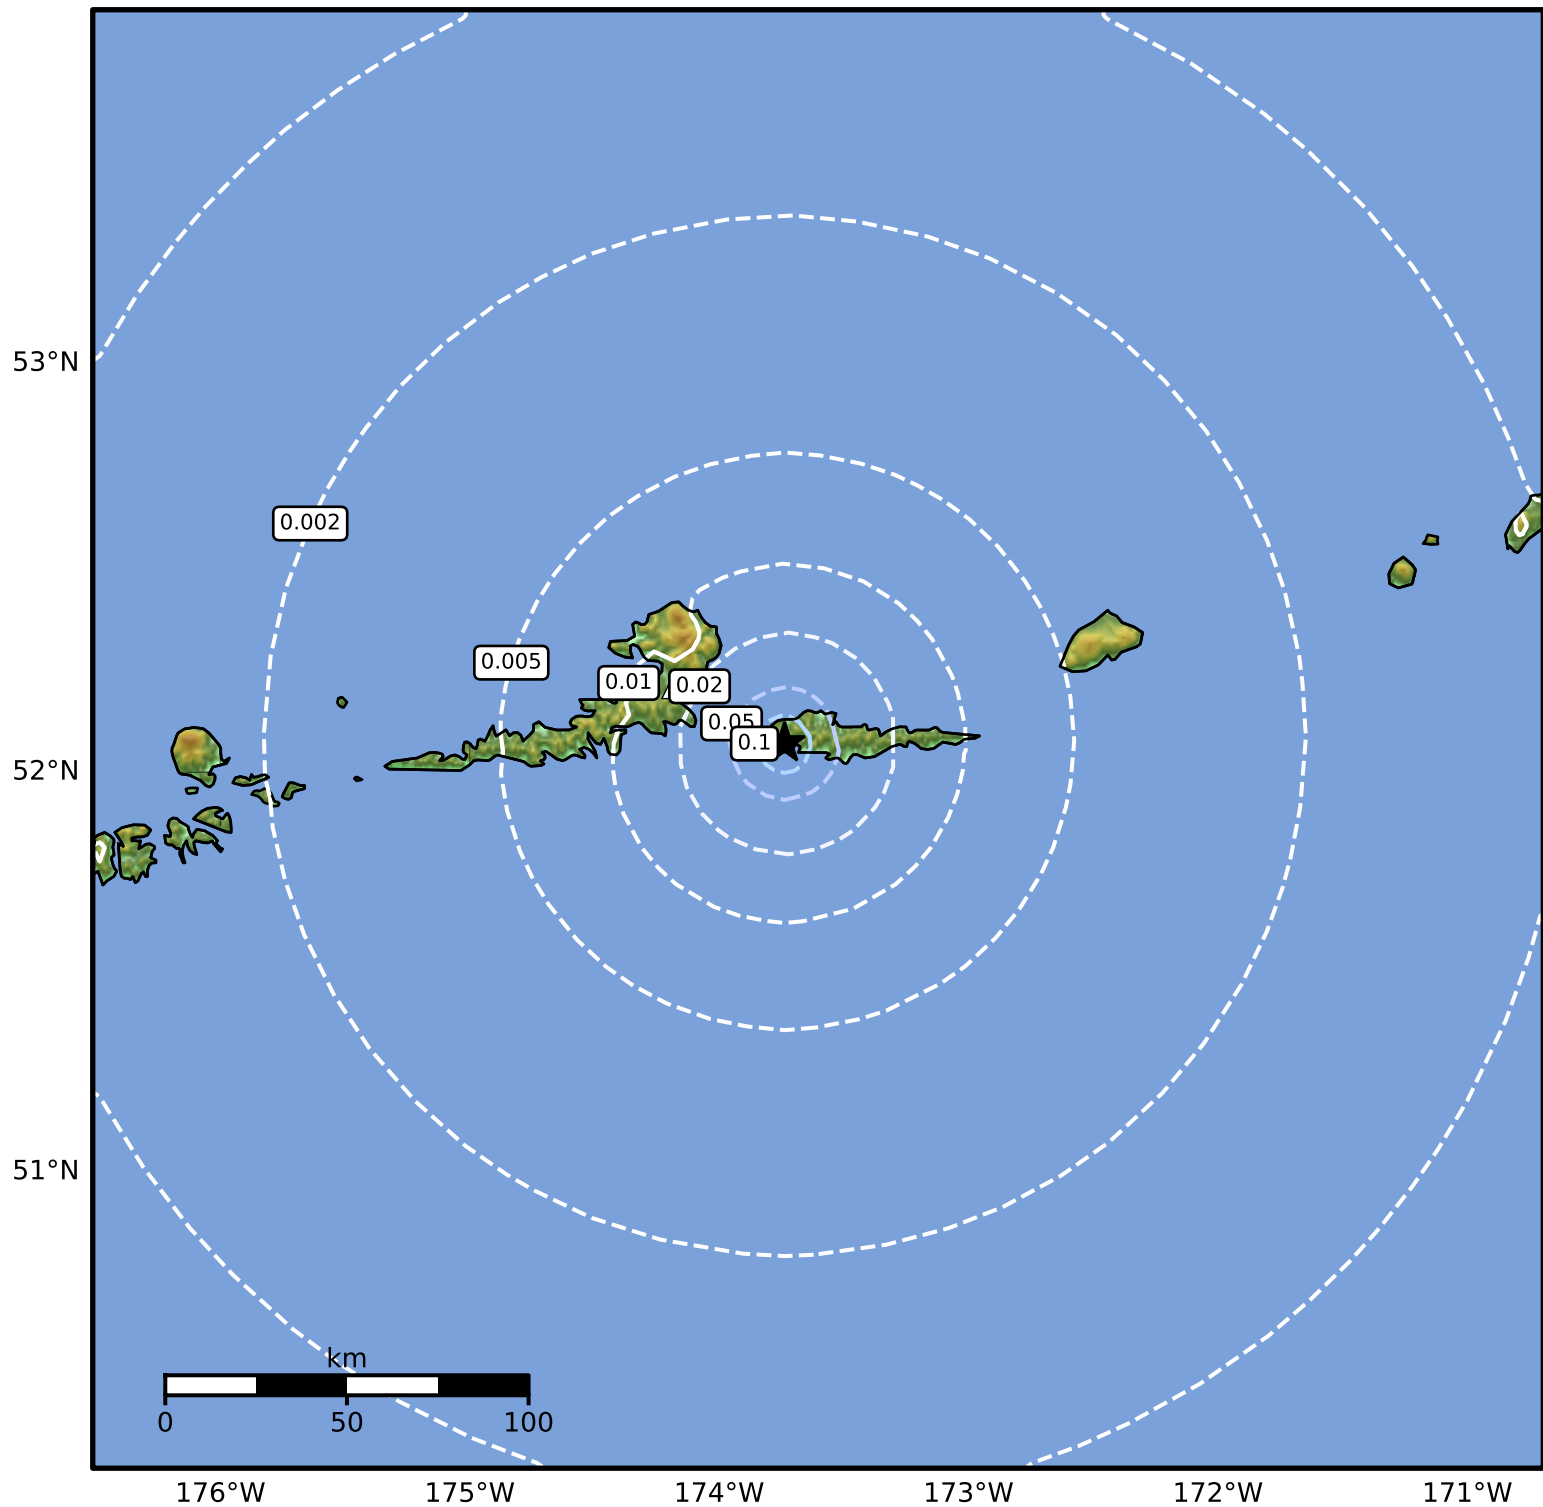

1.0 Second Peak Spectral Acceleration Map Alaska Earthquake Center
ShakeMap: 34 km (21 miles) ESE of Atka
Oct 17, 2024 17:02:47 UTC M3.7 N52.07 W173.74 Depth: 5.2km ID:ak024ddjiwed

SA(1.0) (%g)	0.1	0.2	0.5	1	2	5	10	20	50	100	200
--------------	-----	-----	-----	---	---	---	----	----	----	-----	-----

Scale based on Worden et al. (2012)

Version 1: Processed 2024-10-17T20:51:26Z

△ Seismic Instrument ○ Reported Intensity

★ Epicenter