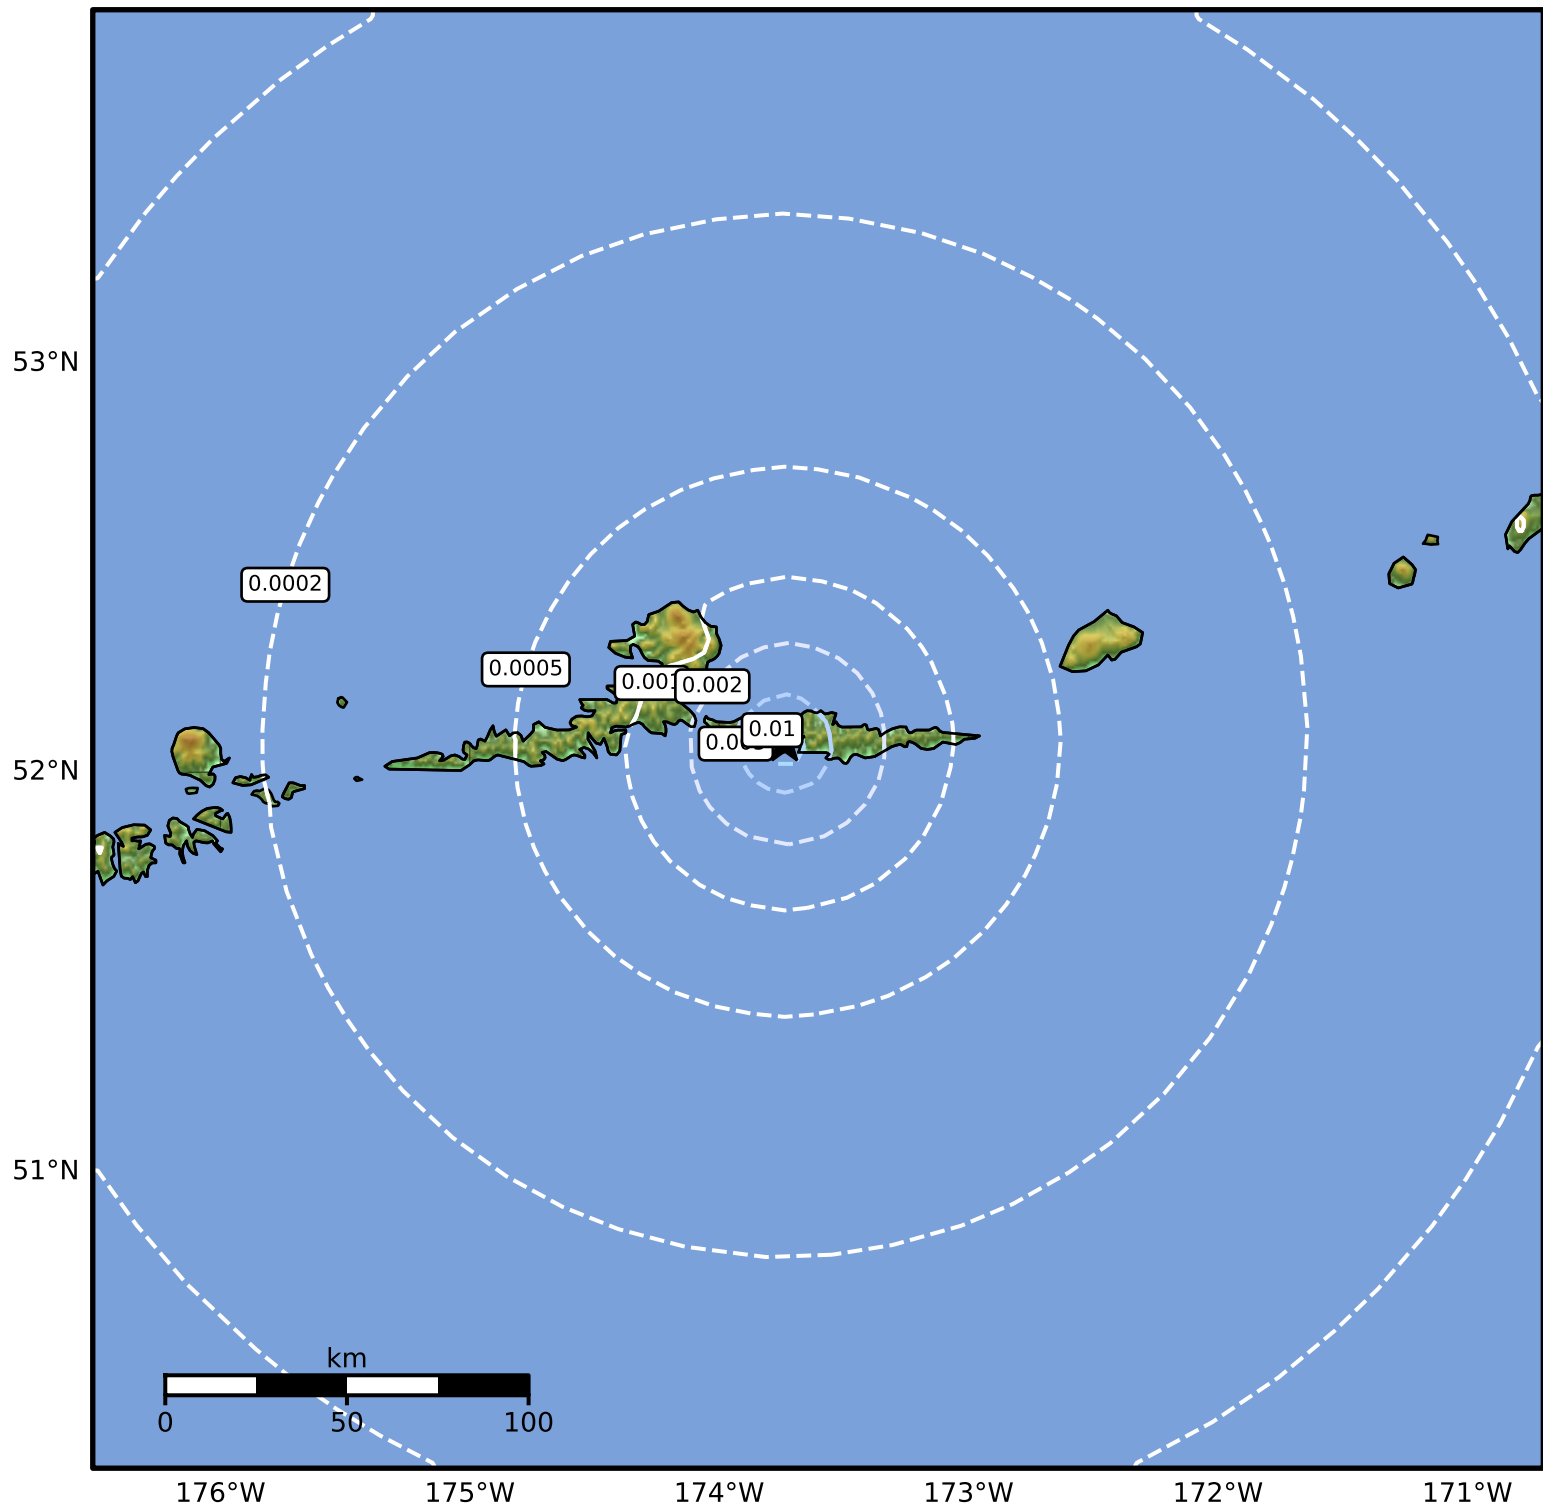

3.0 Second Peak Spectral Acceleration Map Alaska Earthquake Center  
 ShakeMap: 34 km (21 miles) ESE of Atka  
 Oct 17, 2024 17:02:47 UTC M3.7 N52.07 W173.74 Depth: 5.2km ID:ak024ddjiwed

Scale based on Worden et al. (2012) Version 1: Processed 2024-10-17T20:51:26Z  
 △ Seismic Instrument ○ Reported Intensity ★ Epicenter