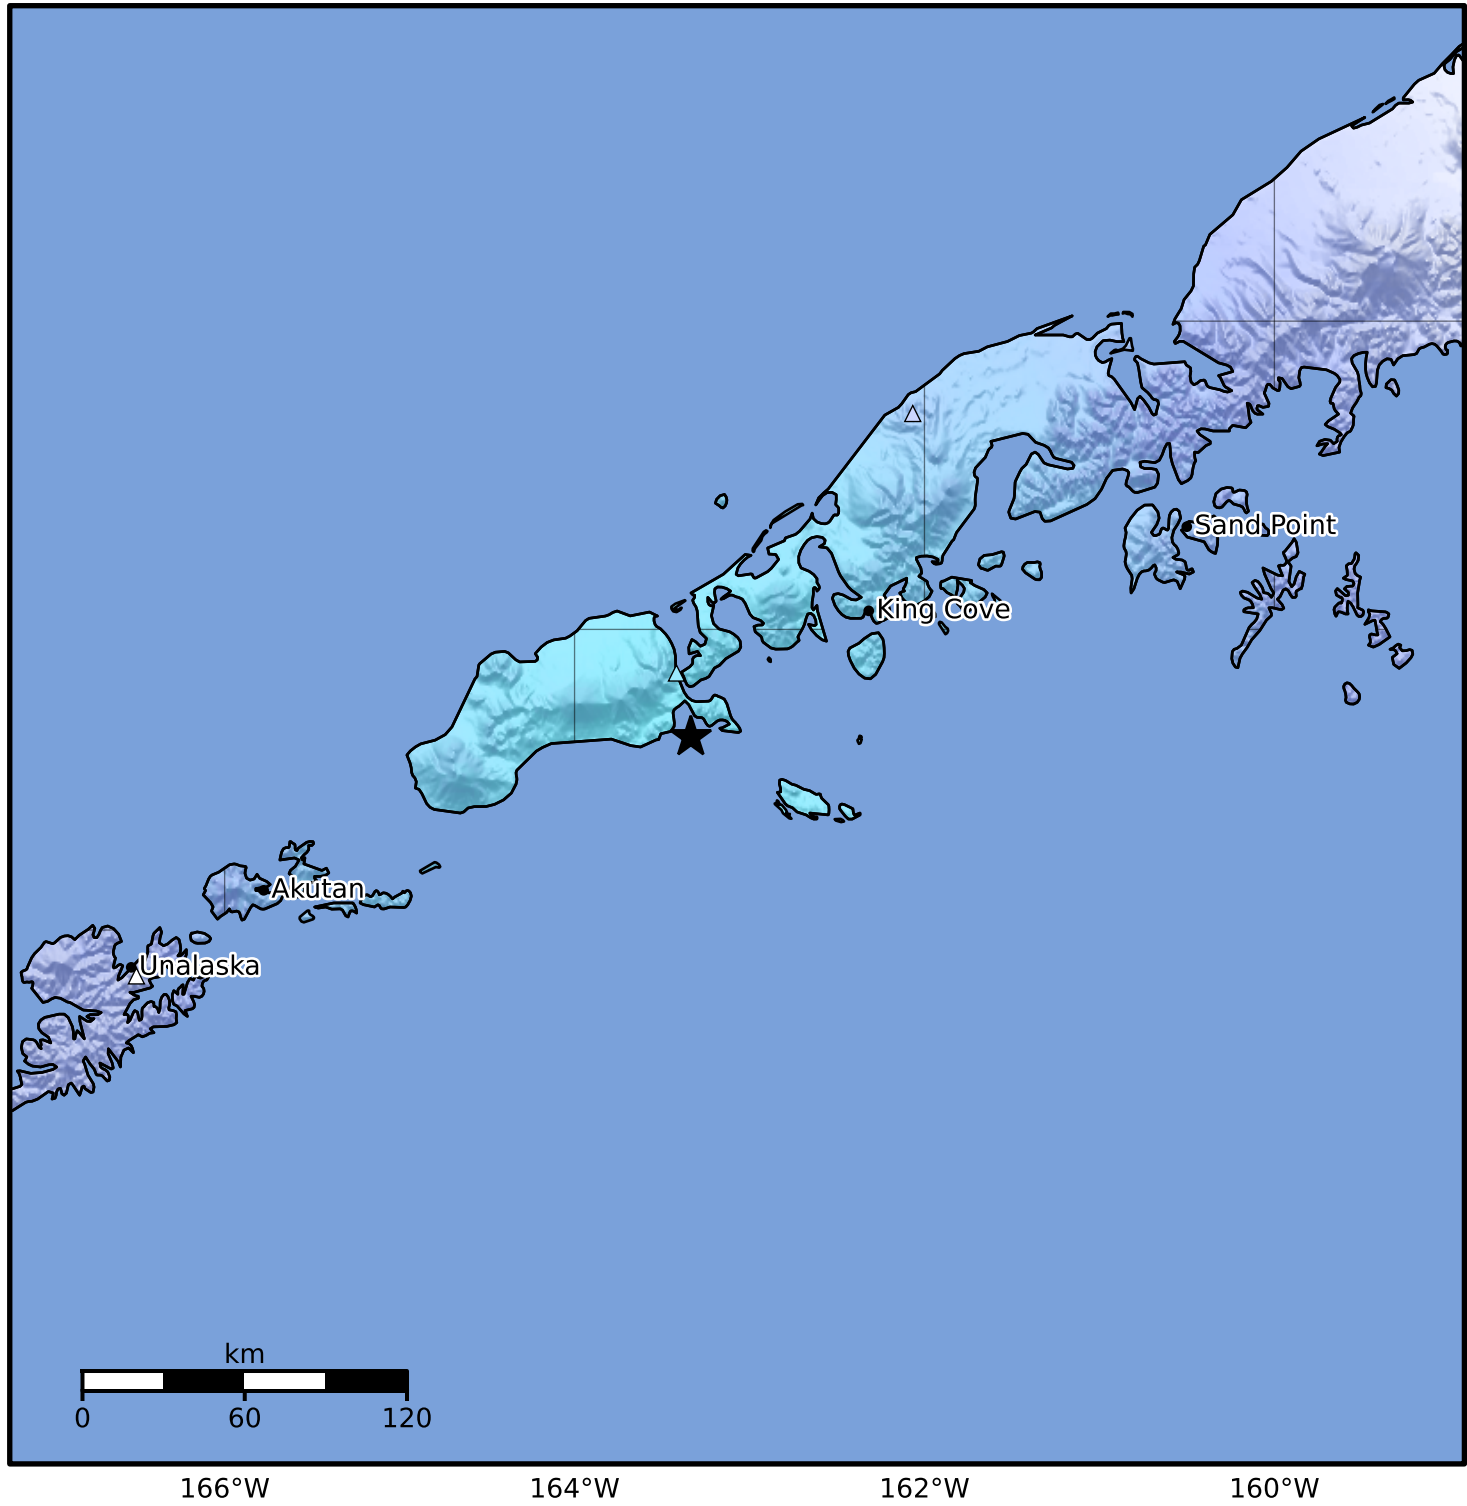

Macroseismic Intensity Map Alaska Earthquake Center
 ShakeMap: 23 km (14 miles) SSE of False Pass
 Oct 18, 2024 19:59:40 UTC M4.4 N54.65 W163.34 Depth: 91.6km ID:ak024df8lawl

SHAKING	Not felt	Weak	Light	Moderate	Strong	Very strong	Severe	Violent	Extreme
DAMAGE	None	None	None	Very light	Light	Moderate	Moderate/heavy	Heavy	Very heavy
PGA(%g)	<0.0464	0.297	2.76	6.2	11.5	21.5	40.1	74.7	>139
PGV(cm/s)	<0.0215	0.135	1.41	4.65	9.64	20	41.4	85.8	>178
INTENSITY	I	II-III	IV	V	VI	VII	VIII	IX	X+

Scale based on Worden et al. (2012)

Version 2: Processed 2024-10-18T20:58:22Z

△ Seismic Instrument ○ Reported Intensity

★ Epicenter