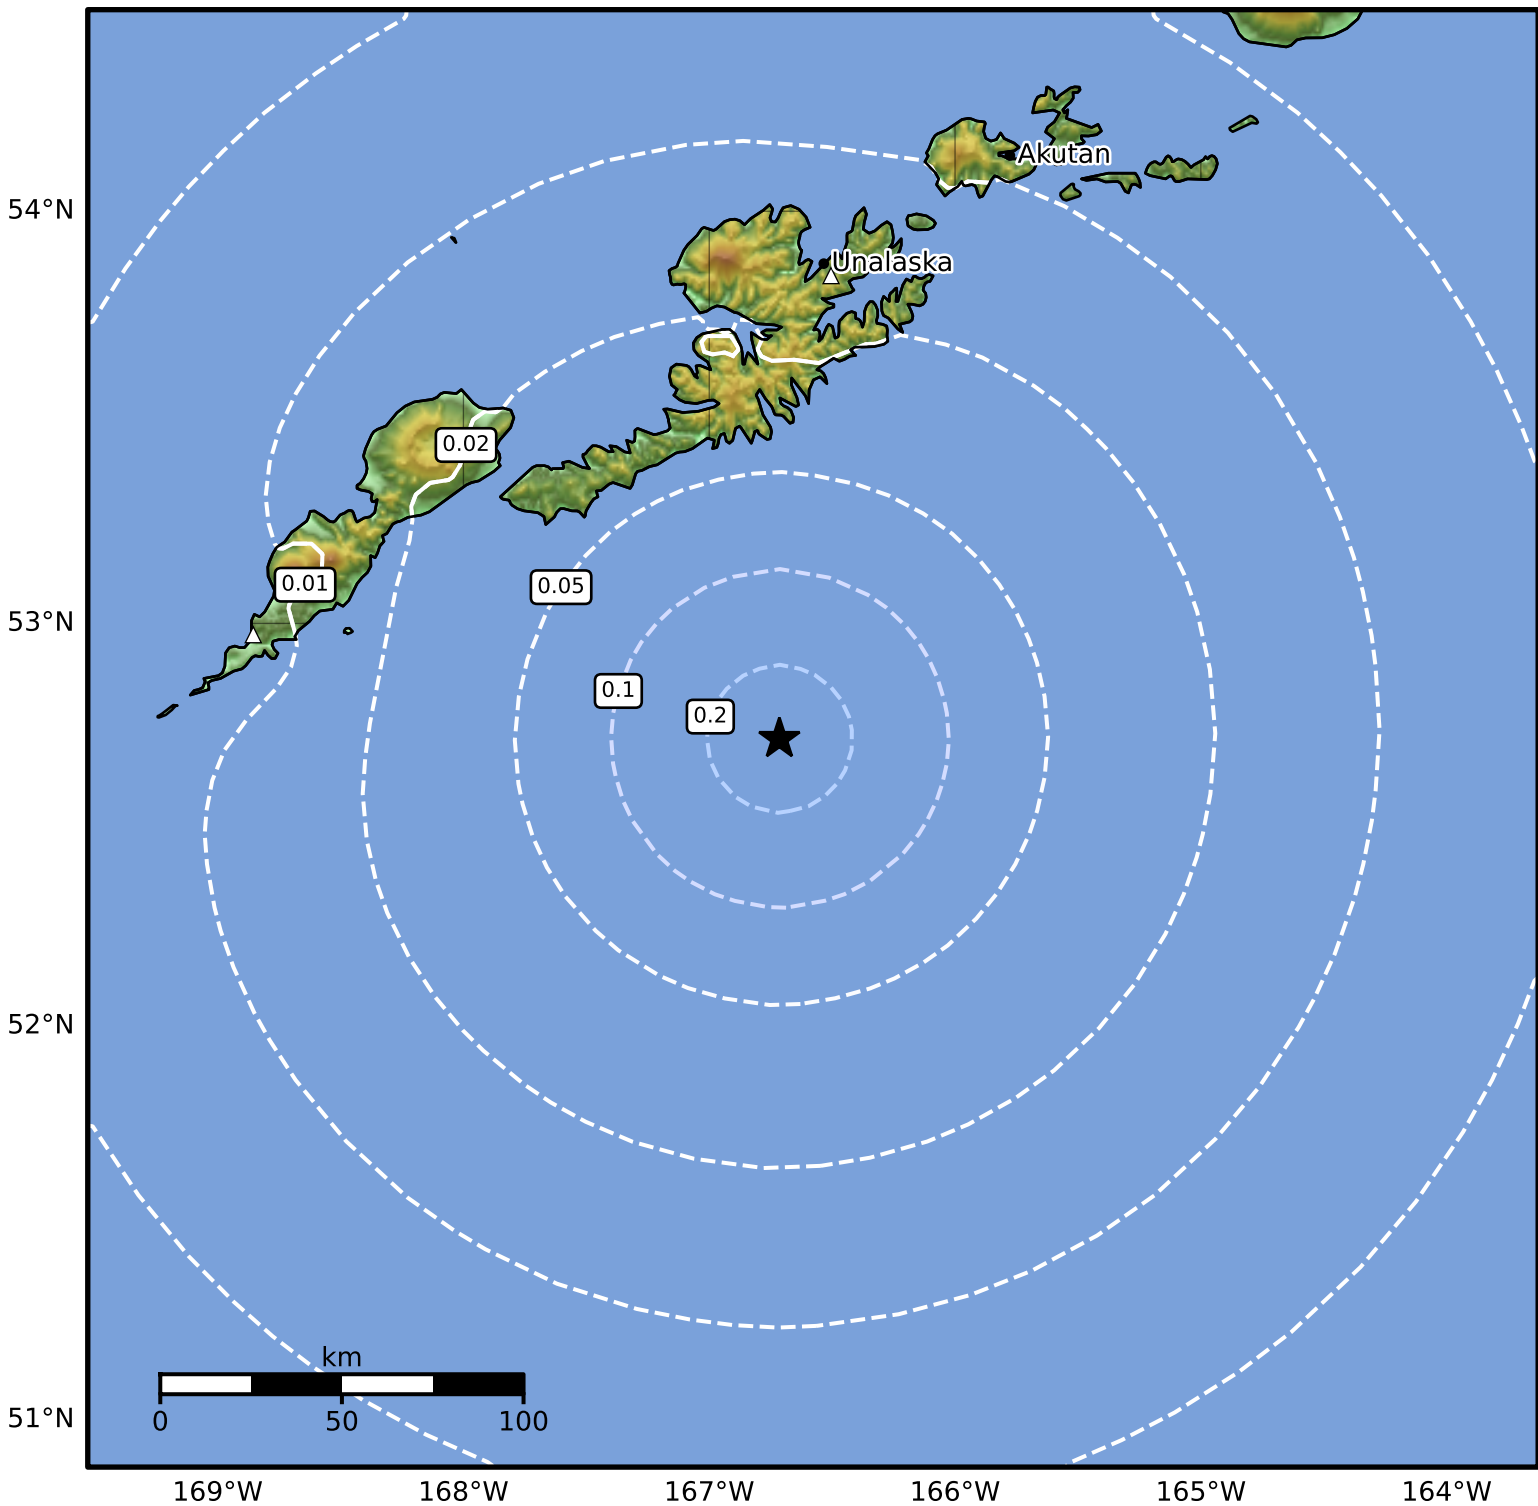

Peak Ground Acceleration Map Alaska Earthquake Center
ShakeMap: 129 km (80 miles) S of Unalaska
Oct 21, 2024 03:04:16 UTC M3.8 N52.72 W166.71 Depth: 35.7km ID:ak024djxckmb

PGA (%g)	0.1	0.2	0.5	1	2	5	10	20	50	100	200
----------	-----	-----	-----	---	---	---	----	----	----	-----	-----

Scale based on Worden et al. (2012)

Version 2: Processed 2024-10-21T05:42:15Z

△ Seismic Instrument ○ Reported Intensity

★ Epicenter