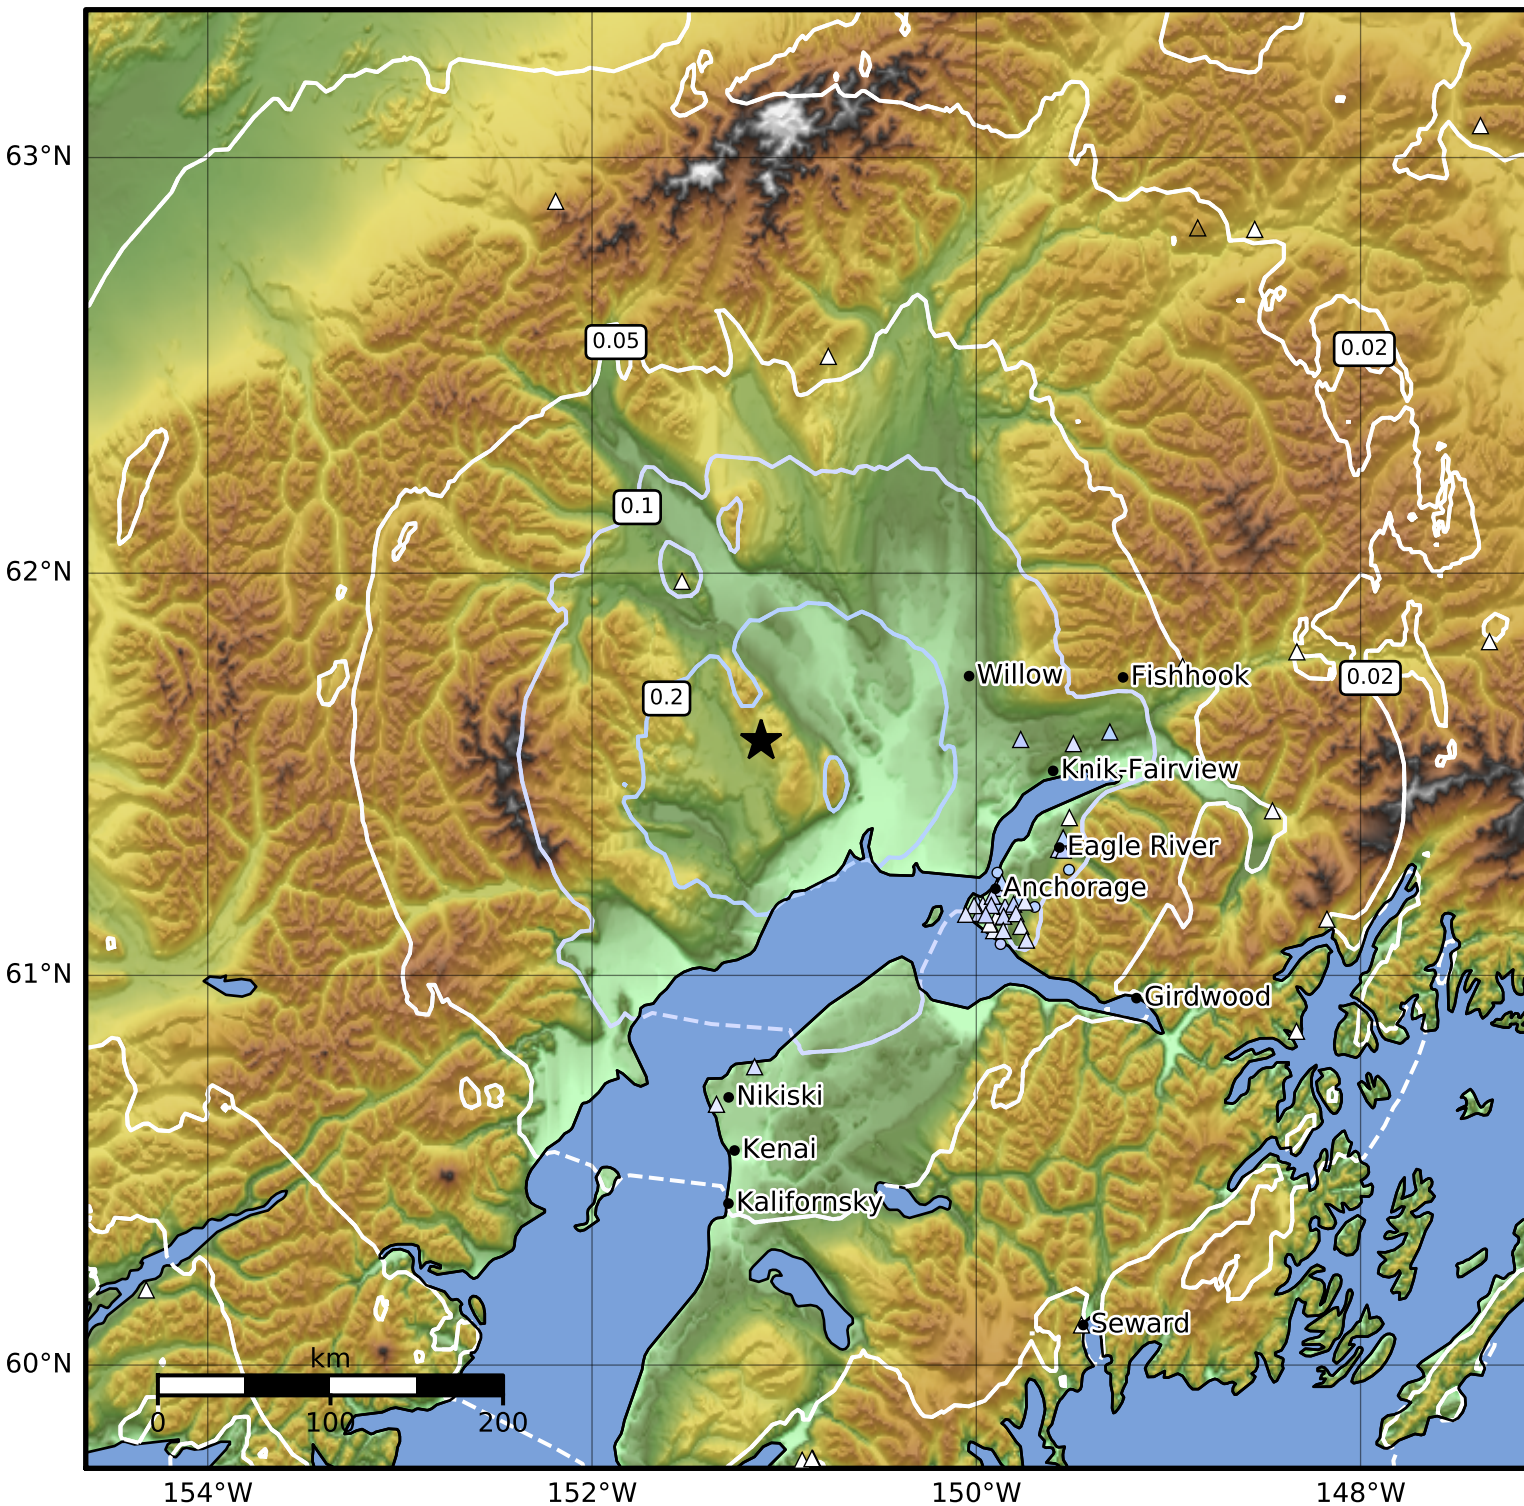

Peak Ground Acceleration Map Alaska Earthquake Center
 ShakeMap: 41 km (25 miles) S of Skwentna
 Jan 11, 2024 18:25:40 UTC M3.7 N61.59 W151.12 Depth: 65.0km ID:ak024ihs2a8

PGA (%g)	0.1	0.2	0.5	1	2	5	10	20	50	100	200
----------	-----	-----	-----	---	---	---	----	----	----	-----	-----

Scale based on Worden et al. (2012)

△ Seismic Instrument ○ Reported Intensity

★ Epicenter

Version 2: Processed 2024-01-11T18:55:05Z